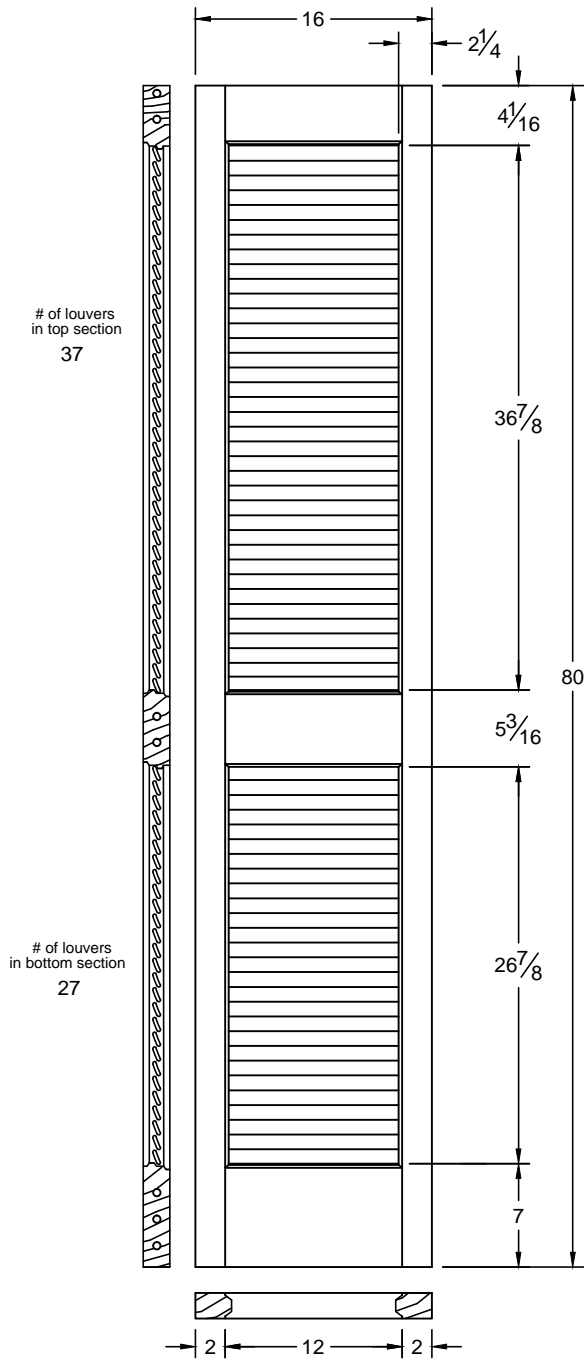

730

Draw #:	Taper 730_20_80_3
Date:	11 - 09 - 12
Drawn By:	T Doughty

woodgrain doors

Note: All rail and stile dimensions are a overall measurement.

This drawing contains information which is the property of Woodgrain Millwork, Inc. This drawing is received on confidence and contents may not be disclosed without the prior written consent of Woodgrain Millwork, Inc.

730

Draw #:	Taper 730_18_80_3
Date:	11 - 09 - 12
Drawn By:	T Doughty

 woodgrain doors

Note: All rail and stile dimensions are a overall measurement.

This drawing contains information which is the property of Woodgrain Millwork, Inc. This drawing is received on confidence and contents may not be disclosed without the prior written consent of Woodgrain Millwork, Inc.

730

Draw #:	Taper 730_18_80_2
Date:	11 - 09 - 12
Drawn By:	T Doughty

 woodgrain doors

Note: All rail and stile dimensions are an overall measurement.

This drawing contains information which is the property of Woodgrain Millwork, Inc. This drawing is received on confidence and contents may not be disclosed without the prior written consent of Woodgrain Millwork, Inc.

730

Draw #:	Taper 730_18_80_3
Date:	11 - 09 - 12
Drawn By:	T Doughty

 woodgrain doors

Note: All rail and stile dimensions are an overall measurement.

This drawing contains information which is the property of Woodgrain Millwork, Inc. This drawing is received on confidence and contents may not be disclosed without the prior written consent of Woodgrain Millwork, Inc.