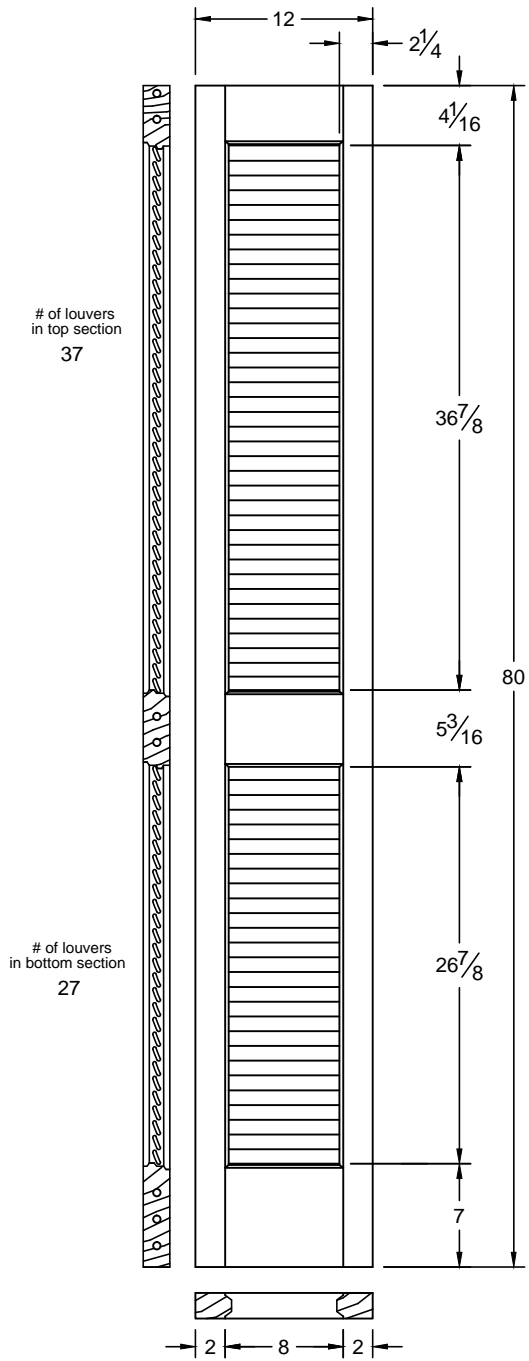

730

Draw #:	Taper 730_18_80_3
Date:	11 - 09 - 12
Drawn By:	T Doughty

 woodgrain doors

Note: All rail and stile dimensions are an overall measurement.

This drawing contains information which is the property of Woodgrain Millwork, Inc. This drawing is received on confidence and contents may not be disclosed without the prior written consent of Woodgrain Millwork, Inc.

730

Draw #:	Taper 730_16_80_2
Date:	11 - 09 - 12
Drawn By:	T Doughty

woodgrain doors

Note: All rail and stile dimensions are an overall measurement.

This drawing contains information which is the property of Woodgrain Millwork, Inc. This drawing is received on confidence and contents may not be disclosed without the prior written consent of Woodgrain Millwork, Inc.

730

Draw #:	Taper 730_15_80_2
Date:	11 - 09 - 12
Drawn By:	T Doughty

 woodgrain doors

Note: All rail and stile dimensions are an overall measurement.

This drawing contains information which is the property of Woodgrain Millwork, Inc. This drawing is received on confidence and contents may not be disclosed without the prior written consent of Woodgrain Millwork, Inc.

730

Draw #:	Taper 730_14_80_2
Date:	11 - 09 - 12
Drawn By:	T Doughty

 woodgrain doors

Note: All rail and stile dimensions are a overall measurement.

This drawing contains information which is the property of Woodgrain Millwork, Inc. This drawing is received on confidence and contents may not be disclosed without the prior written consent of Woodgrain Millwork, Inc.