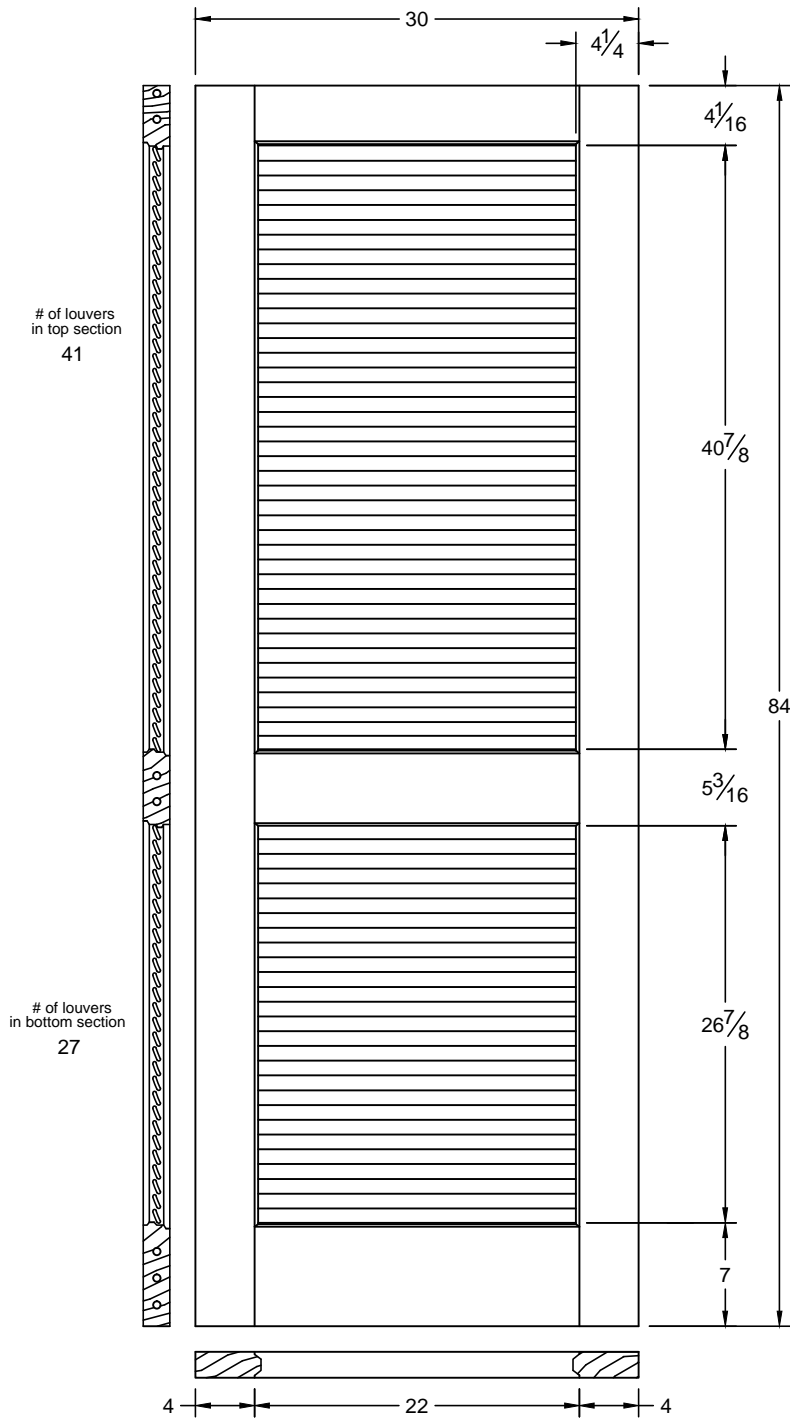

Note: All rail and stile dimensions are an overall measurement.

This drawing contains information which is the property of Woodgrain Millwork, Inc. This drawing is received on confidence and contents may not be disclosed without the prior written consent of Woodgrain Millwork, Inc.

730

Draw #:	Taper 730_30_84_4
Date:	11 - 09 - 12
Drawn By:	T Doughty

woodgrain doors