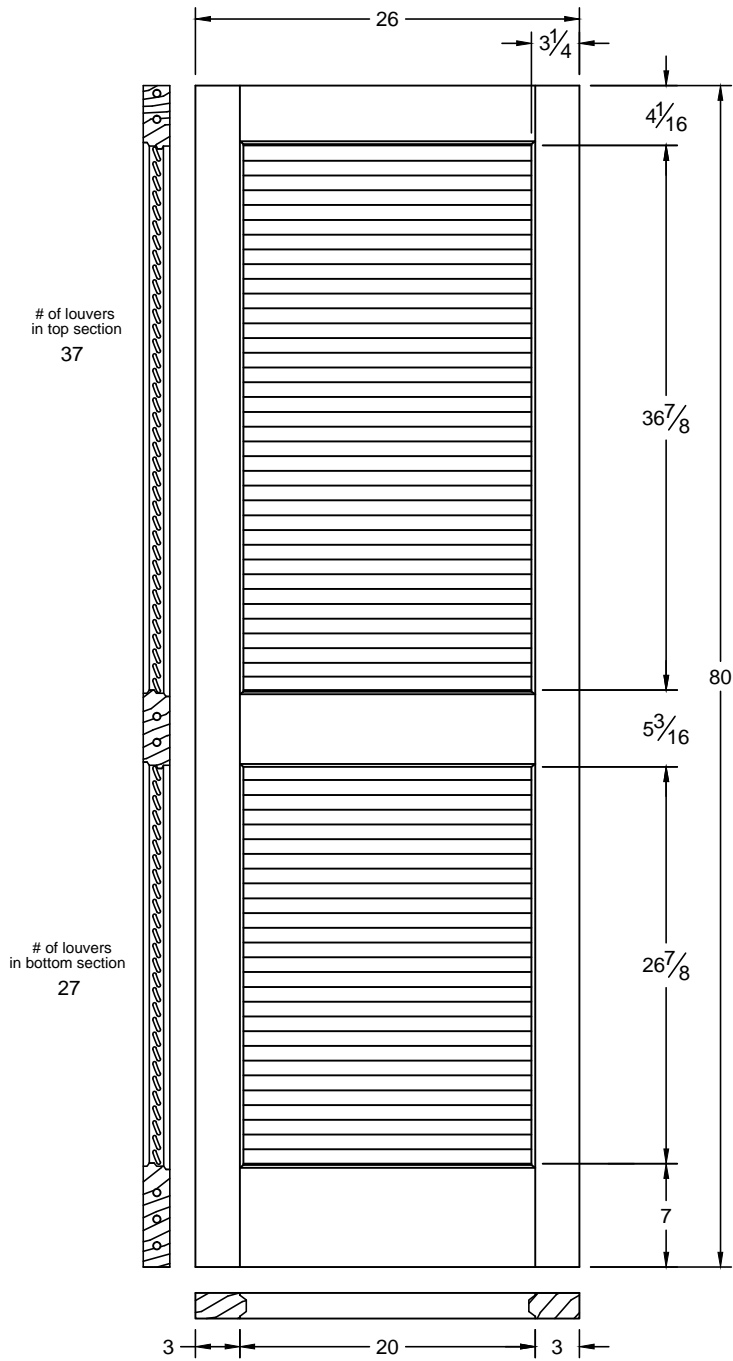

Note: All rail and stile dimensions are an overall measurement.

This drawing contains information which is the property of Woodgrain Millwork, Inc. This drawing is received on confidence and contents may not be disclosed without the prior written consent of Woodgrain Millwork, Inc.

730

Draw #:	Taper 730_26_80_3
Date:	11 - 09 - 12
Drawn By:	T Doughty

woodgrain doors