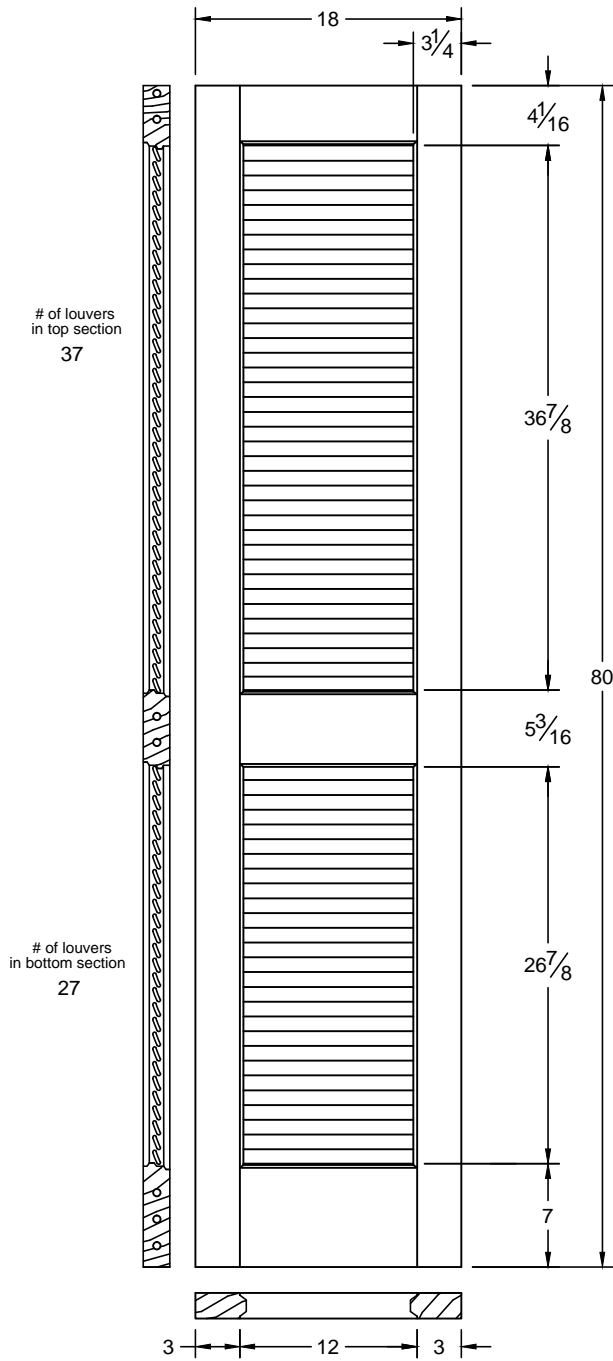

730

Draw #:	Taper 730_20_80_3
Date:	11 - 09 - 12
Drawn By:	T Doughty

woodgrain doors

Note: All rail and stile dimensions are a overall measurement.

This drawing contains information which is the property of Woodgrain Millwork, Inc. This drawing is received on confidence and contents may not be disclosed without the prior written consent of Woodgrain Millwork, Inc.

730

Draw #:	Taper 730_18_80_3
Date:	11 - 09 - 12
Drawn By:	T Doughty

 woodgrain doors

Note: All rail and stile dimensions are a overall measurement.

This drawing contains information which is the property of Woodgrain Millwork, Inc. This drawing is received on confidence and contents may not be disclosed without the prior written consent of Woodgrain Millwork, Inc.

730

Draw #:	Taper 730_18_80_2
Date:	11 - 09 - 12
Drawn By:	T Doughty

 woodgrain doors

Note: All rail and stile dimensions are an overall measurement.

This drawing contains information which is the property of Woodgrain Millwork, Inc. This drawing is received on confidence and contents may not be disclosed without the prior written consent of Woodgrain Millwork, Inc.

730

Draw #:	Taper 730_18_80_3
Date:	11 - 09 - 12
Drawn By:	T Doughty

 woodgrain doors

Note: All rail and stile dimensions are an overall measurement.

This drawing contains information which is the property of Woodgrain Millwork, Inc. This drawing is received on confidence and contents may not be disclosed without the prior written consent of Woodgrain Millwork, Inc.