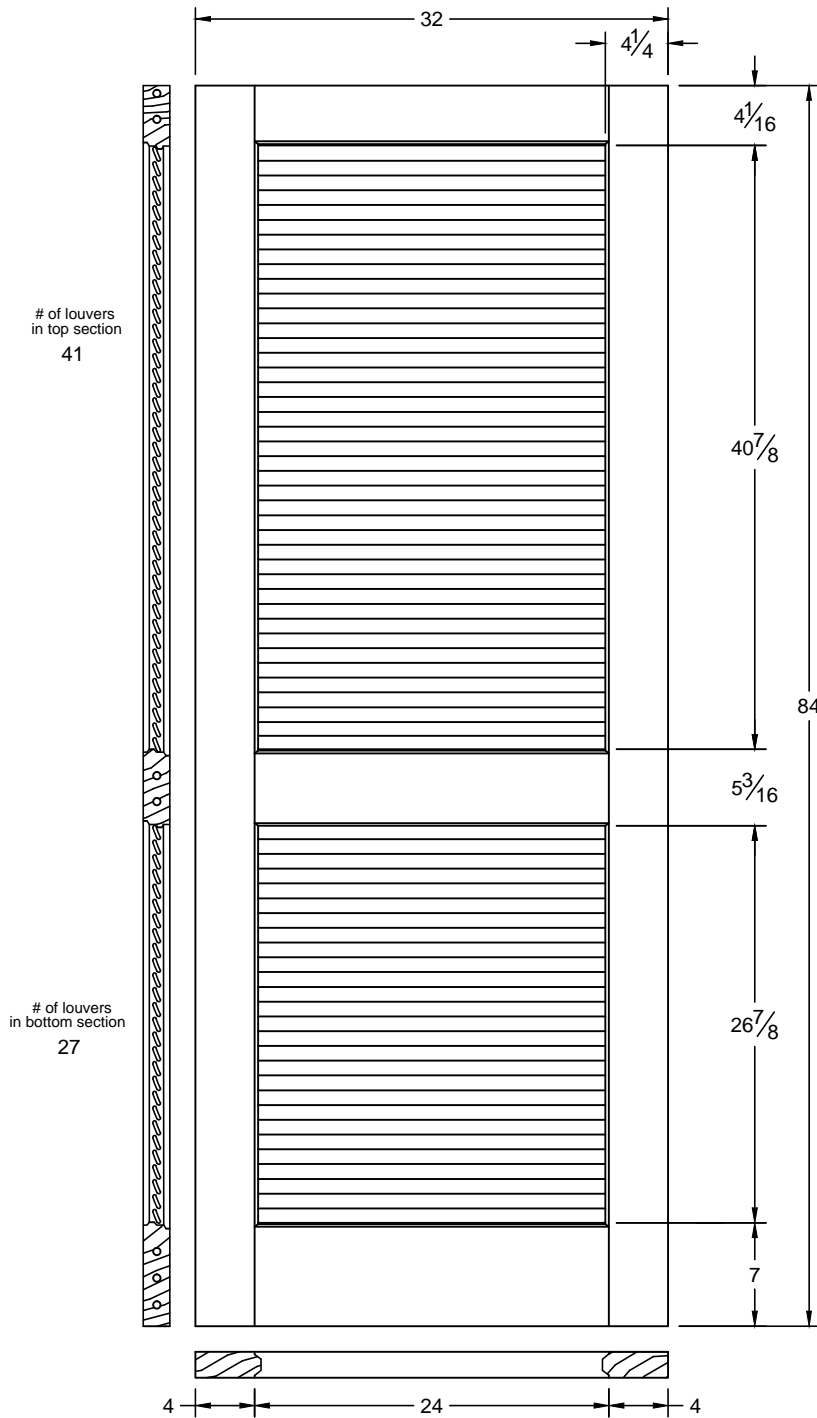

Note: All rail and stile dimensions are an overall measurement.

This drawing contains information which is the property of Woodgrain Millwork, Inc. This drawing is received on confidence and contents may not be disclosed without the prior written consent of Woodgrain Millwork, Inc.

730

Draw #:	Taper 730_32_84_4
Date:	11 - 09 - 12
Drawn By:	T Doughty

woodgrain doors