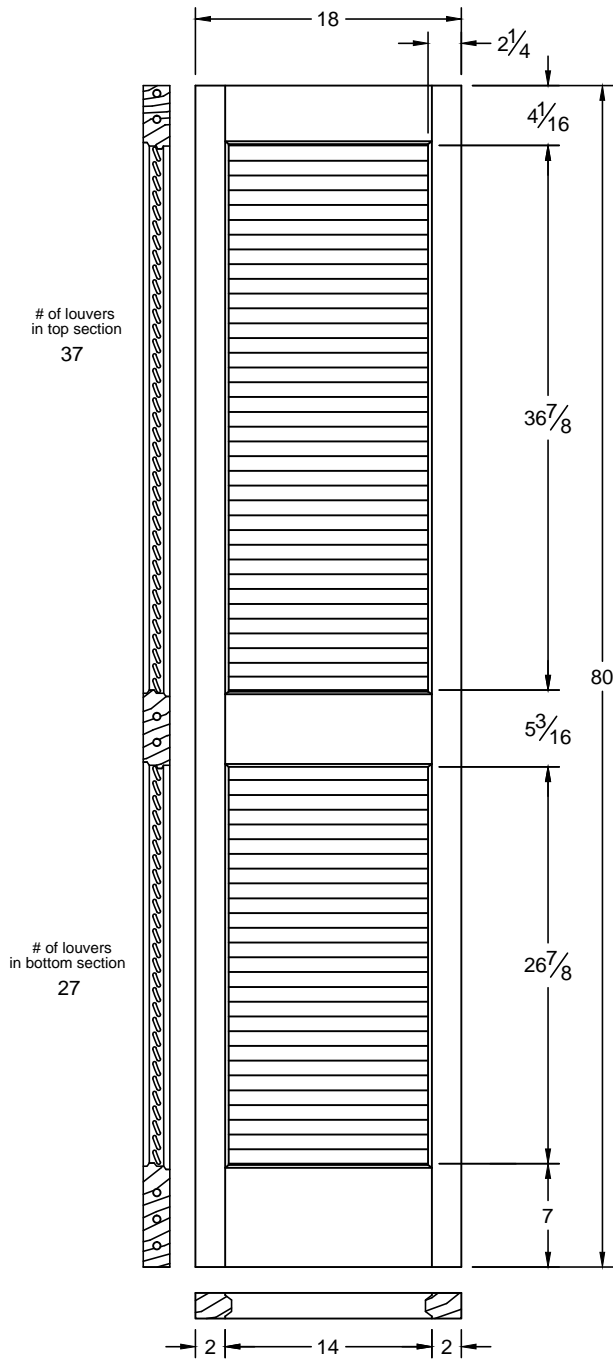

730

Draw #:	Taper 730_24_80_3
Date:	11 - 09 - 12
Drawn By:	T Doughty

woodgrain doors

Note: All rail and stile dimensions are an overall measurement.

This drawing contains information which is the property of Woodgrain Millwork, Inc. This drawing is received on confidence and contents may not be disclosed without the prior written consent of Woodgrain Millwork, Inc.

730

Draw #:	Taper 730_22_80_3
Date:	11 - 09 - 12
Drawn By:	T Doughty

 woodgrain doors

Note: All rail and stile dimensions are a overall measurement.

This drawing contains information which is the property of Woodgrain Millwork, Inc. This drawing is received on confidence and contents may not be disclosed without the prior written consent of Woodgrain Millwork, Inc.

730

Draw #:	Taper 730_20_80_3
Date:	11 - 09 - 12
Drawn By:	T Doughty

woodgrain doors

Note: All rail and stile dimensions are a overall measurement.

This drawing contains information which is the property of Woodgrain Millwork, Inc. This drawing is received on confidence and contents may not be disclosed without the prior written consent of Woodgrain Millwork, Inc.

730

Draw #:	Taper 730_18_80_3
Date:	11 - 09 - 12
Drawn By:	T Doughty

 woodgrain doors

Note: All rail and stile dimensions are a overall measurement.

This drawing contains information which is the property of Woodgrain Millwork, Inc. This drawing is received on confidence and contents may not be disclosed without the prior written consent of Woodgrain Millwork, Inc.