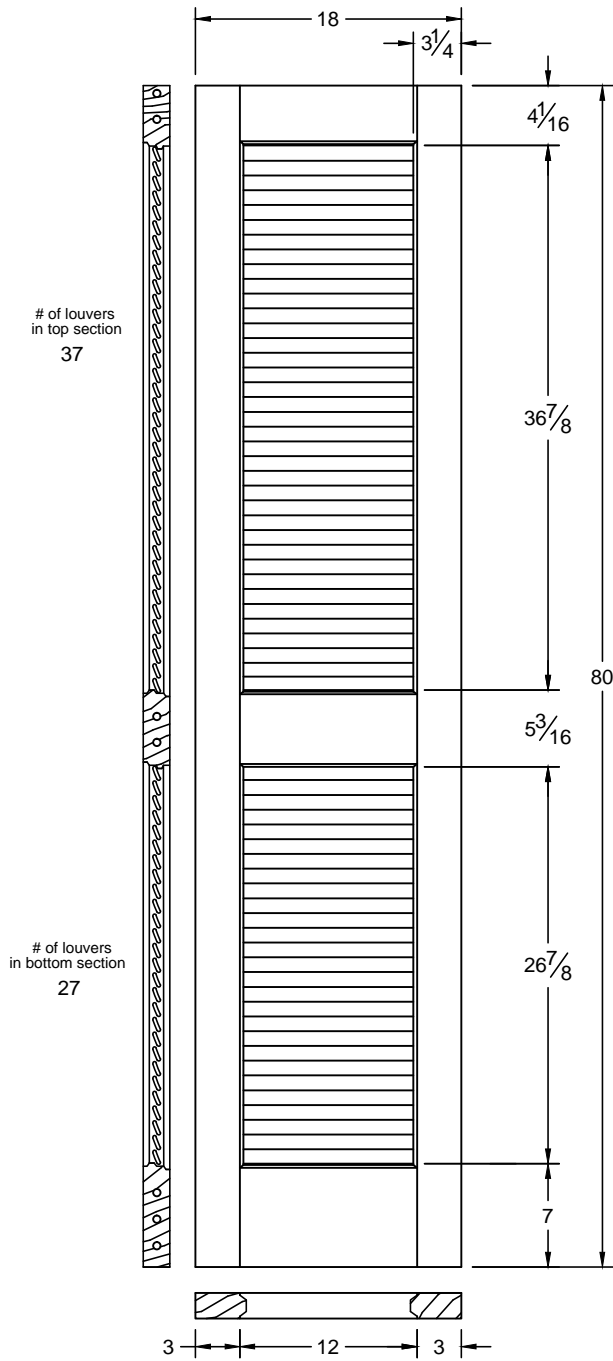

730

Draw #:	Taper 730_24_80_4
Date:	11 - 09 - 12
Drawn By:	T Doughty

woodgrain doors

Note: All rail and stile dimensions are an overall measurement.

This drawing contains information which is the property of Woodgrain Millwork, Inc. This drawing is received on confidence and contents may not be disclosed without the prior written consent of Woodgrain Millwork, Inc.

730

Draw #:	Taper 730_24_80_3
Date:	11 - 09 - 12
Drawn By:	T Doughty

woodgrain doors

Note: All rail and stile dimensions are an overall measurement.

This drawing contains information which is the property of Woodgrain Millwork, Inc. This drawing is received on confidence and contents may not be disclosed without the prior written consent of Woodgrain Millwork, Inc.

730

Draw #:	Taper 730_22_80_3
Date:	11 - 09 - 12
Drawn By:	T Doughty

 woodgrain doors

Note: All rail and stile dimensions are a overall measurement.

This drawing contains information which is the property of Woodgrain Millwork, Inc. This drawing is received on confidence and contents may not be disclosed without the prior written consent of Woodgrain Millwork, Inc.

730

Draw #:	Taper 730_20_80_3
Date:	11 - 09 - 12
Drawn By:	T Doughty

woodgrain doors

Note: All rail and stile dimensions are a overall measurement.

This drawing contains information which is the property of Woodgrain Millwork, Inc. This drawing is received on confidence and contents may not be disclosed without the prior written consent of Woodgrain Millwork, Inc.