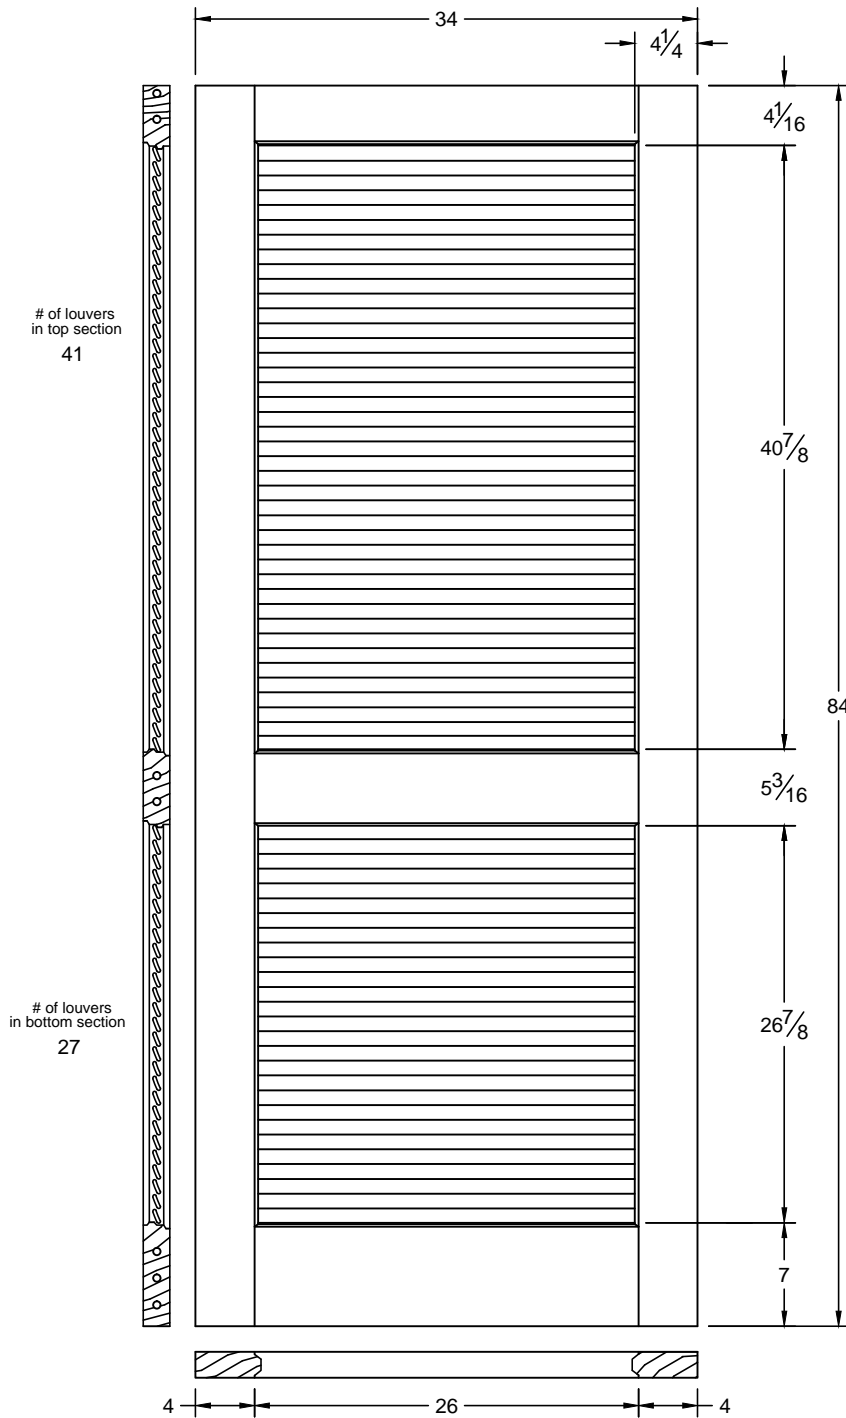

Note: All rail and stile dimensions are an overall measurement.

This drawing contains information which is the property of Woodgrain Millwork, Inc. This drawing is received on confidence and contents may not be disclosed without the prior written consent of Woodgrain Millwork, Inc.

730

Draw #:	Taper 730_34_84_4
Date:	11 - 09 - 12
Drawn By:	T Doughty

woodgrain doors