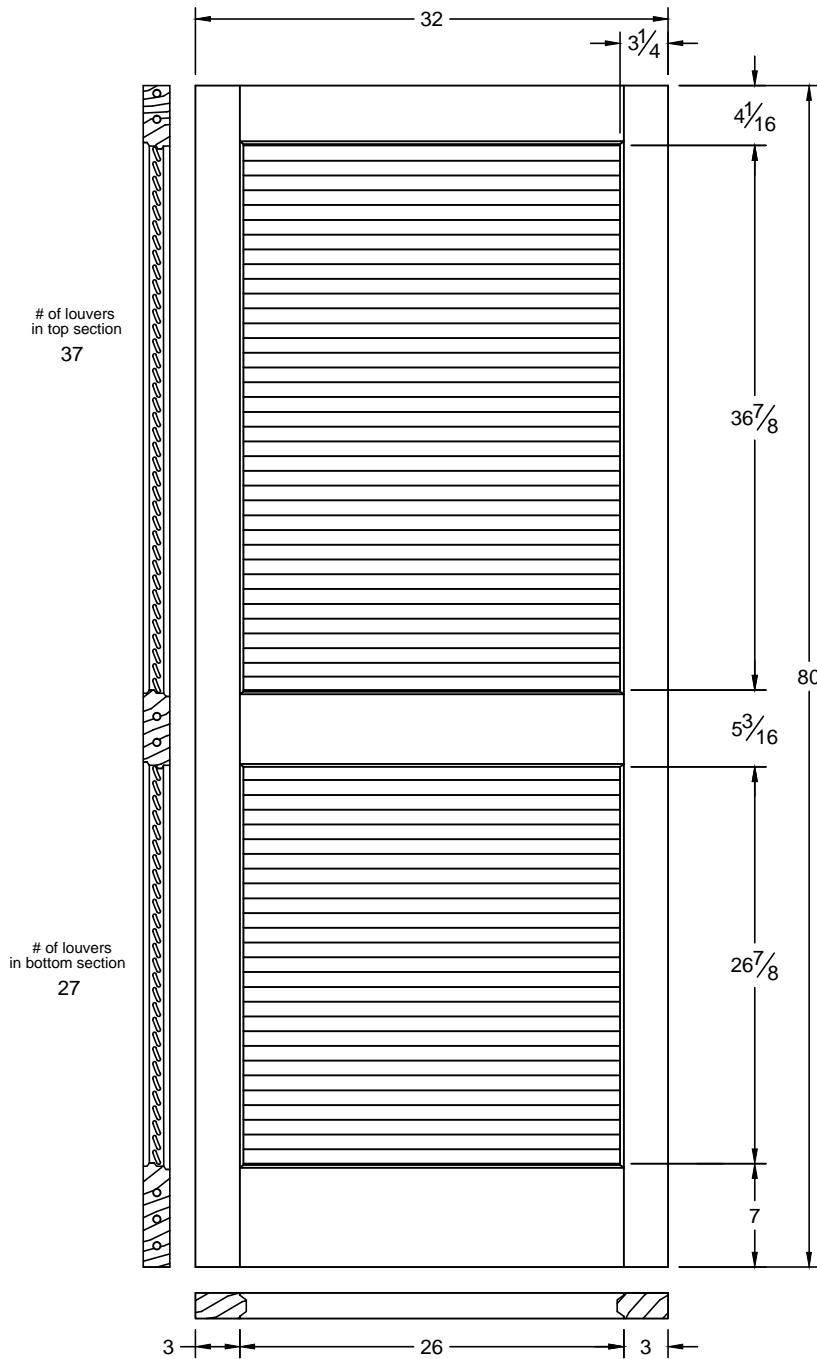

Note: All rail and stile dimensions are a overall measurement.

This drawing contains information which is the property of Woodgrain Millwork, Inc. This drawing is received on confidence and contents may not be disclosed without the prior written consent of Woodgrain Millwork, Inc.

730

Draw #:	Taper 730_32_80_3
Date:	11 - 09 - 12
Drawn By:	T Doughty

woodgrain doors