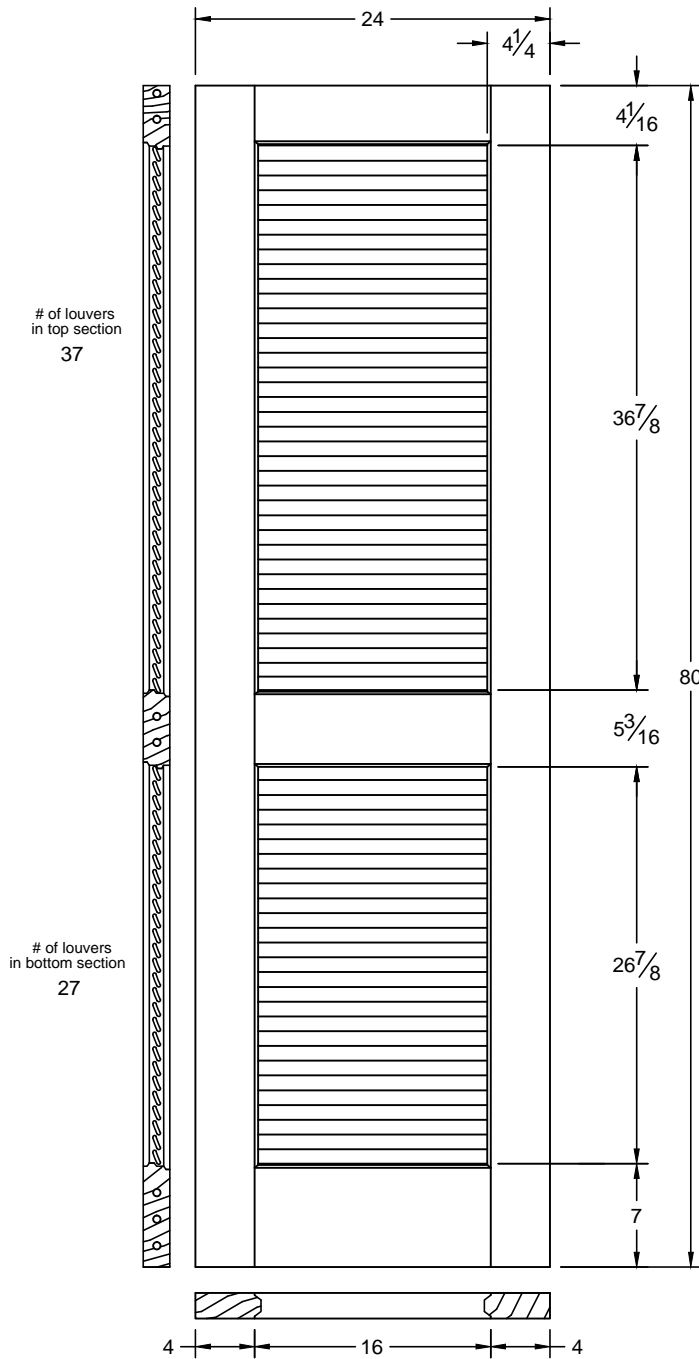

730

Draw #:	Taper 730_28_80_3
Date:	11 - 09 - 12
Drawn By:	T Doughty

woodgrain doors

Note: All rail and stile dimensions are a overall measurement.

This drawing contains information which is the property of Woodgrain Millwork, Inc. This drawing is received on confidence and contents may not be disclosed without the prior written consent of Woodgrain Millwork, Inc.

730

Draw #:	Taper 730_26_80_4
Date:	11 - 09 - 12
Drawn By:	T Doughty

woodgrain doors

Note: All rail and stile dimensions are an overall measurement.

This drawing contains information which is the property of Woodgrain Millwork, Inc. This drawing is received on confidence and contents may not be disclosed without the prior written consent of Woodgrain Millwork, Inc.

730

Draw #:	Taper 730_26_80_3
Date:	11 - 09 - 12
Drawn By:	T Doughty

woodgrain doors

Note: All rail and stile dimensions are a overall measurement.

This drawing contains information which is the property of Woodgrain Millwork, Inc. This drawing is received on confidence and contents may not be disclosed without the prior written consent of Woodgrain Millwork, Inc.