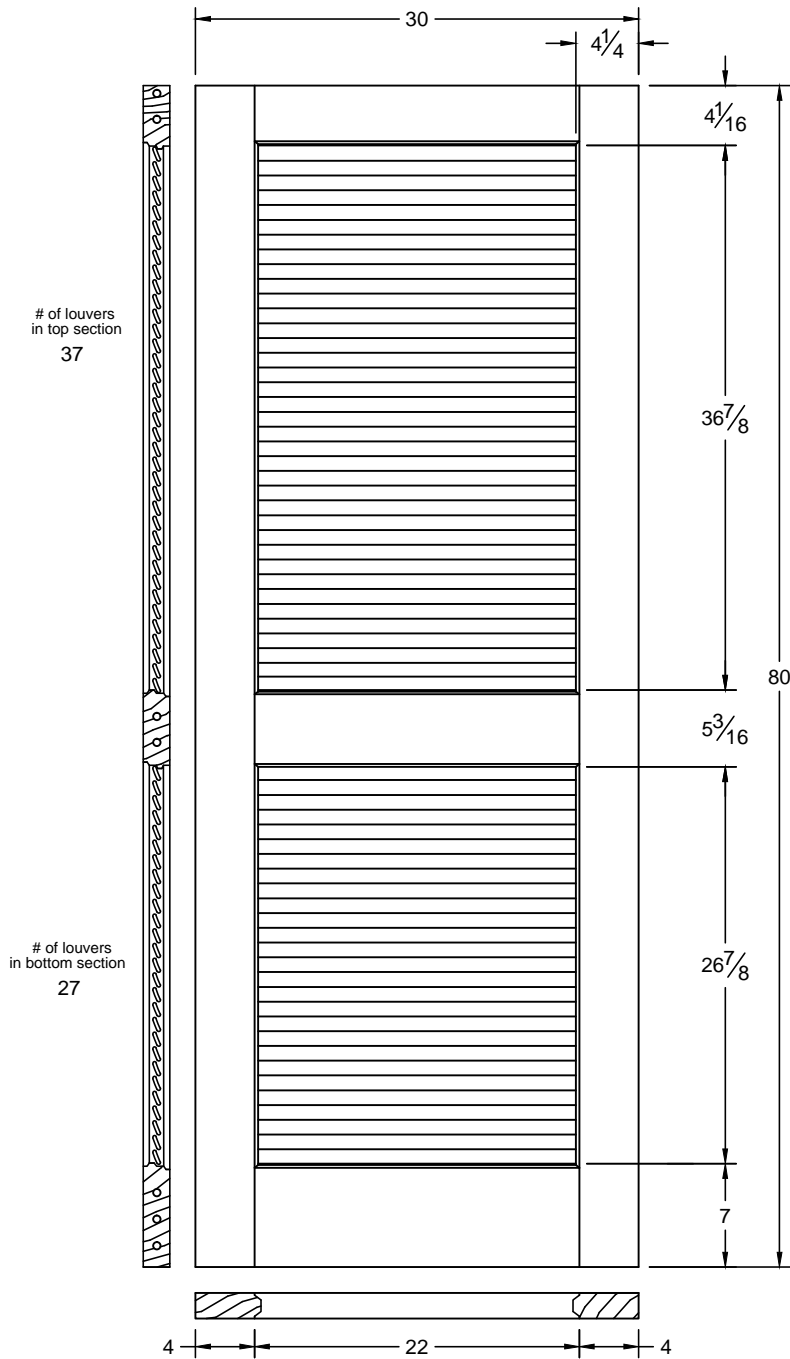

Note: All rail and stile dimensions are an overall measurement.

This drawing contains information which is the property of Woodgrain Millwork, Inc. This drawing is received on confidence and contents may not be disclosed without the prior written consent of Woodgrain Millwork, Inc.

730

Draw #:	Taper 730_30_80_4
Date:	11 - 09 - 12
Drawn By:	T Doughty

woodgrain doors