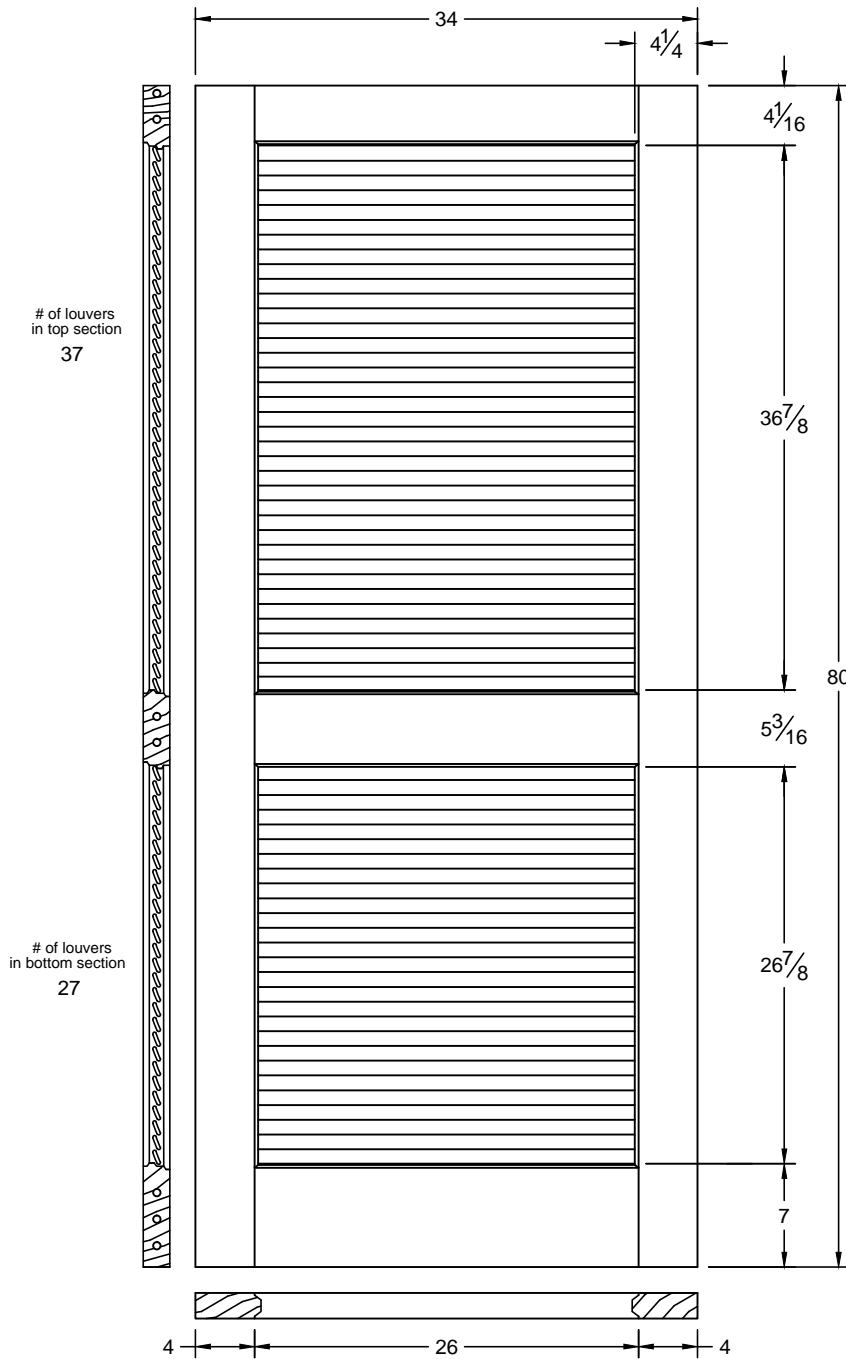

Note: All rail and stile dimensions are an overall measurement.

This drawing contains information which is the property of Woodgrain Millwork, Inc. This drawing is received on confidence and contents may not be disclosed without the prior written consent of Woodgrain Millwork, Inc.

730

Draw #:	Taper 730_34_80_4
Date:	11 - 09 - 12
Drawn By:	T Doughty

woodgrain doors