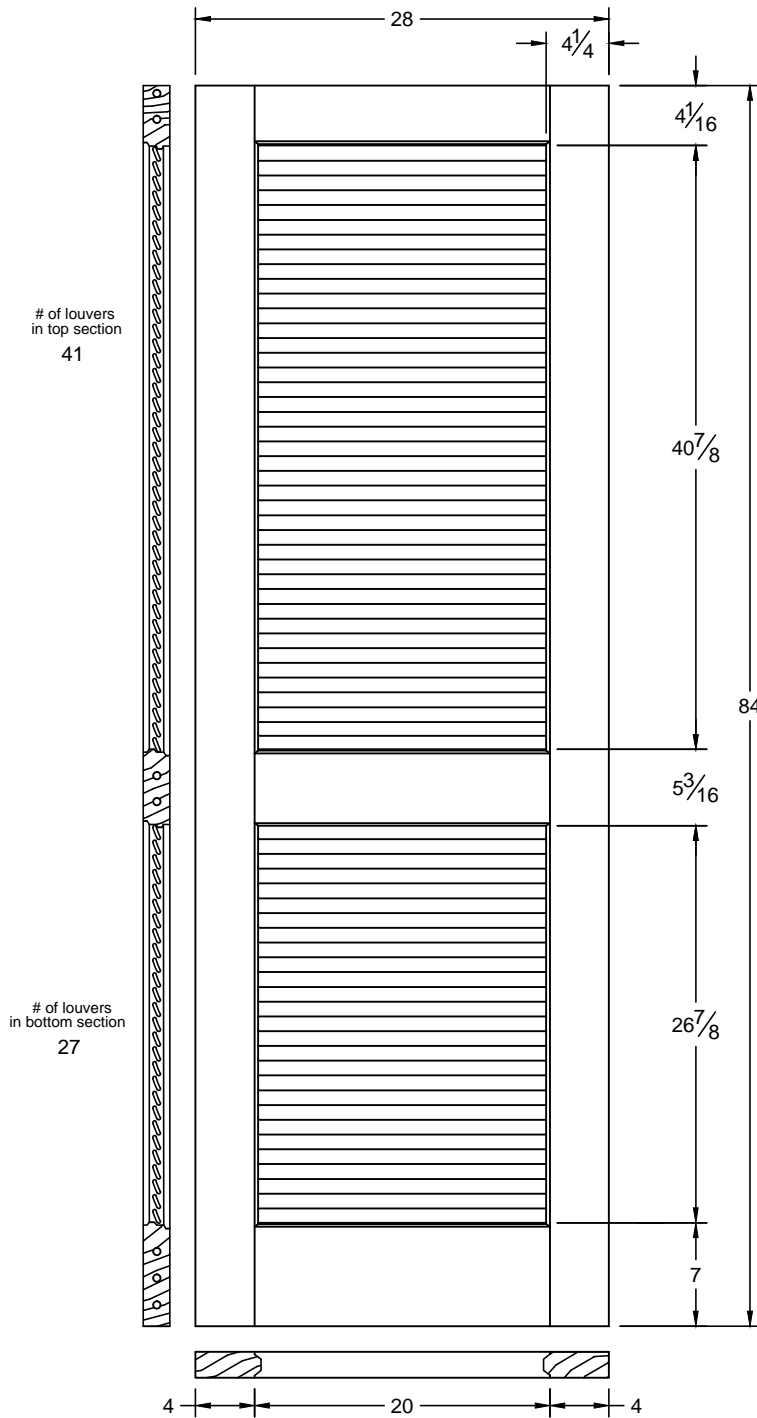

730

Draw #:	Taper 730_30_80_3
Date:	11 - 09 - 12
Drawn By:	T Doughty

woodgrain doors

Note: All rail and stile dimensions are an overall measurement.

This drawing contains information which is the property of Woodgrain Millwork, Inc. This drawing is received on confidence and contents may not be disclosed without the prior written consent of Woodgrain Millwork, Inc.