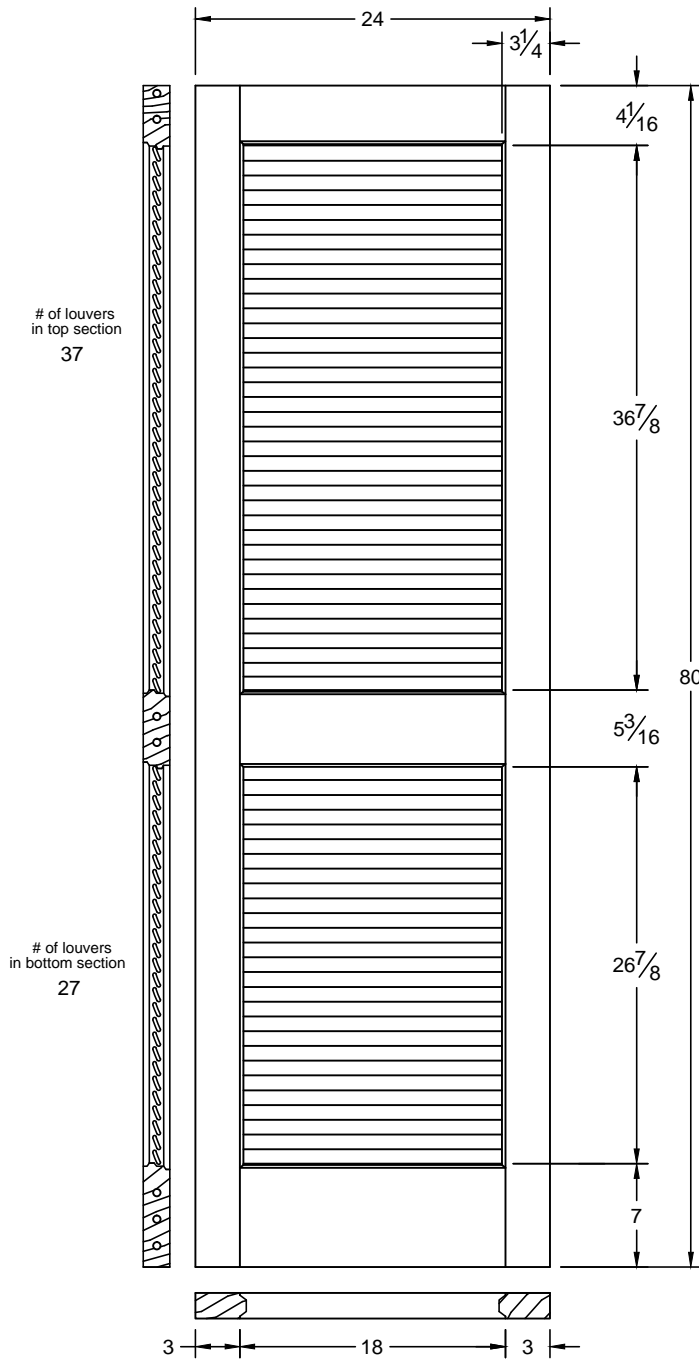

730

Draw #:	Taper 730_26_80_4
Date:	11 - 09 - 12
Drawn By:	T Doughty

woodgrain doors

Note: All rail and stile dimensions are an overall measurement.

This drawing contains information which is the property of Woodgrain Millwork, Inc. This drawing is received on confidence and contents may not be disclosed without the prior written consent of Woodgrain Millwork, Inc.

730

Draw #:	Taper 730_26_80_3
Date:	11 - 09 - 12
Drawn By:	T Doughty

woodgrain doors

Note: All rail and stile dimensions are a overall measurement.

This drawing contains information which is the property of Woodgrain Millwork, Inc. This drawing is received on confidence and contents may not be disclosed without the prior written consent of Woodgrain Millwork, Inc.

730

Draw #:	Taper 730_24_80_4
Date:	11 - 09 - 12
Drawn By:	T Doughty

woodgrain doors

Note: All rail and stile dimensions are an overall measurement.

This drawing contains information which is the property of Woodgrain Millwork, Inc. This drawing is received on confidence and contents may not be disclosed without the prior written consent of Woodgrain Millwork, Inc.