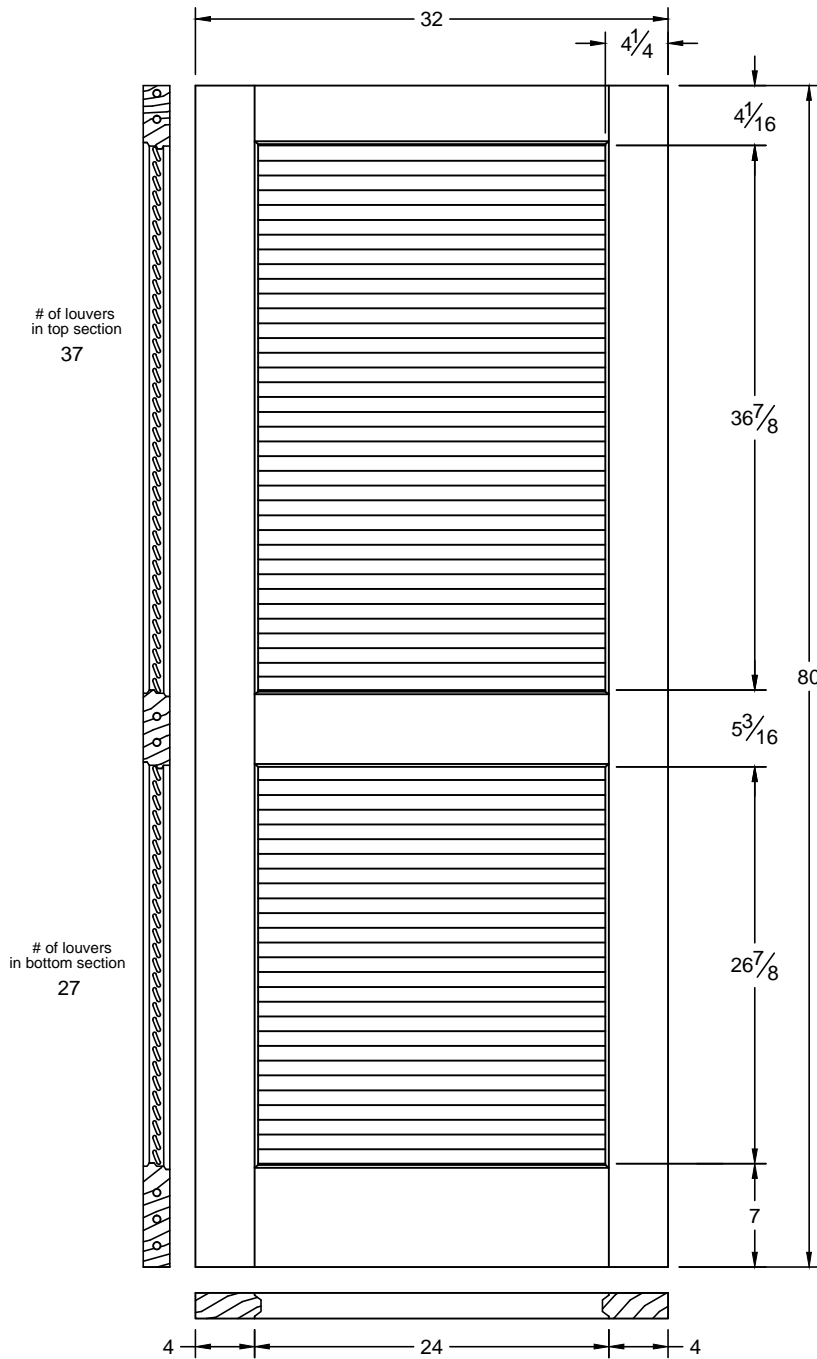

Note: All rail and stile dimensions are a overall measurement.

This drawing contains information which is the property of Woodgrain Millwork, Inc. This drawing is received on confidence and contents may not be disclosed without the prior written consent of Woodgrain Millwork, Inc.

730

Draw #:	Taper 730_32_80_4
Date:	11 - 09 - 12
Drawn By:	T Doughty

woodgrain doors