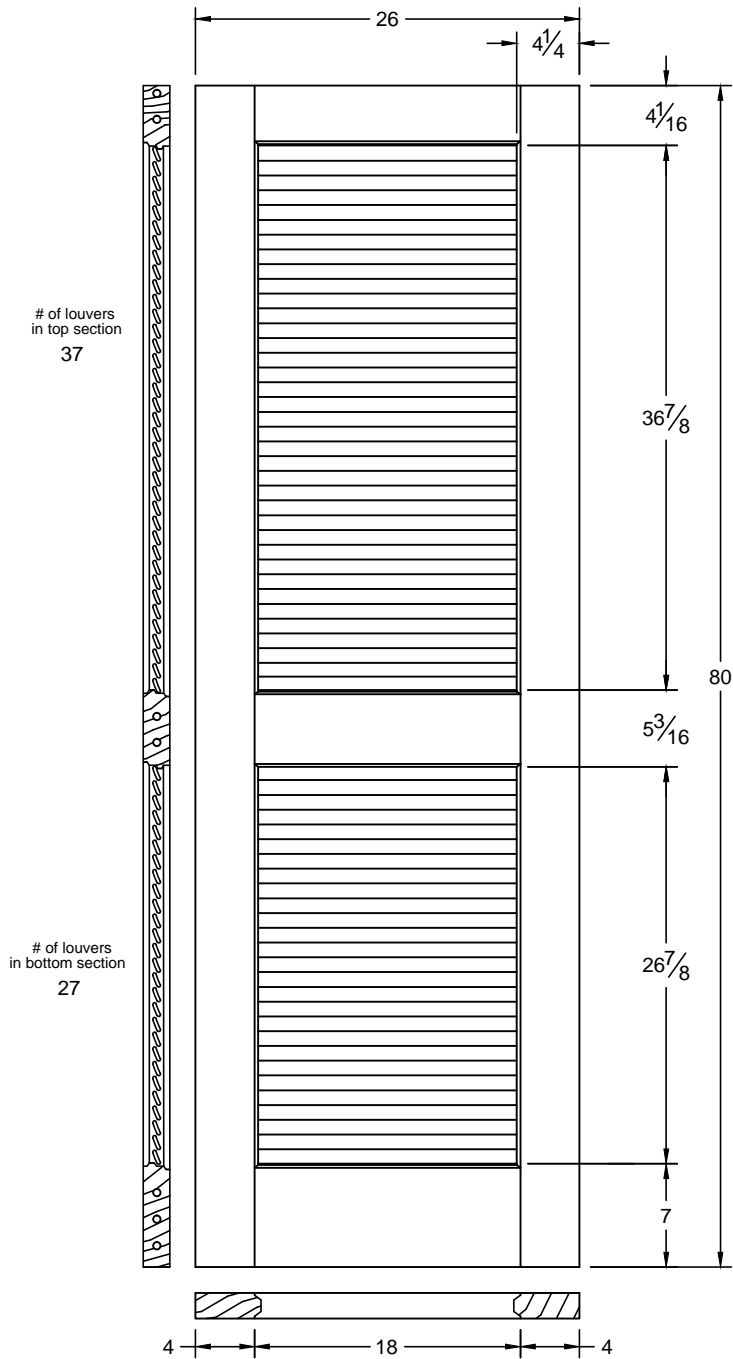

Note: All rail and stile dimensions are a overall measurement.

This drawing contains information which is the property of Woodgrain Millwork, Inc. This drawing is received on confidence and contents may not be disclosed without the prior written consent of Woodgrain Millwork, Inc.

730

Draw #:	Taper 730_26_80_4
Date:	11 - 09 - 12
Drawn By:	T Doughty

woodgrain doors