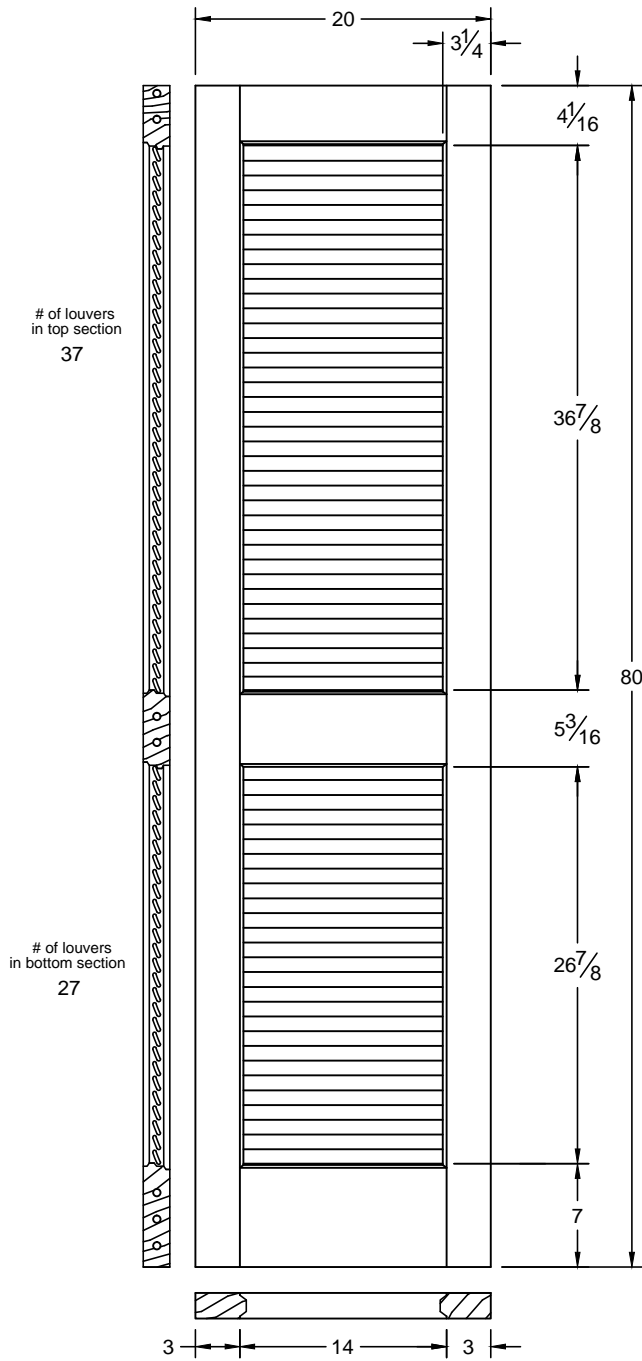

730

Draw #:	Taper 730_24_80_4
Date:	11 - 09 - 12
Drawn By:	T Doughty

woodgrain doors

Note: All rail and stile dimensions are an overall measurement.

This drawing contains information which is the property of Woodgrain Millwork, Inc. This drawing is received on confidence and contents may not be disclosed without the prior written consent of Woodgrain Millwork, Inc.

730

Draw #:	Taper 730_24_80_3
Date:	11 - 09 - 12
Drawn By:	T Doughty

woodgrain doors

Note: All rail and stile dimensions are an overall measurement.

This drawing contains information which is the property of Woodgrain Millwork, Inc. This drawing is received on confidence and contents may not be disclosed without the prior written consent of Woodgrain Millwork, Inc.

730

Draw #:	Taper 730_22_80_3
Date:	11 - 09 - 12
Drawn By:	T Doughty

 woodgrain doors

Note: All rail and stile dimensions are a overall measurement.

This drawing contains information which is the property of Woodgrain Millwork, Inc. This drawing is received on confidence and contents may not be disclosed without the prior written consent of Woodgrain Millwork, Inc.

730

Draw #:	Taper 730_20_80_3
Date:	11 - 09 - 12
Drawn By:	T Doughty

woodgrain doors

Note: All rail and stile dimensions are a overall measurement.

This drawing contains information which is the property of Woodgrain Millwork, Inc. This drawing is received on confidence and contents may not be disclosed without the prior written consent of Woodgrain Millwork, Inc.