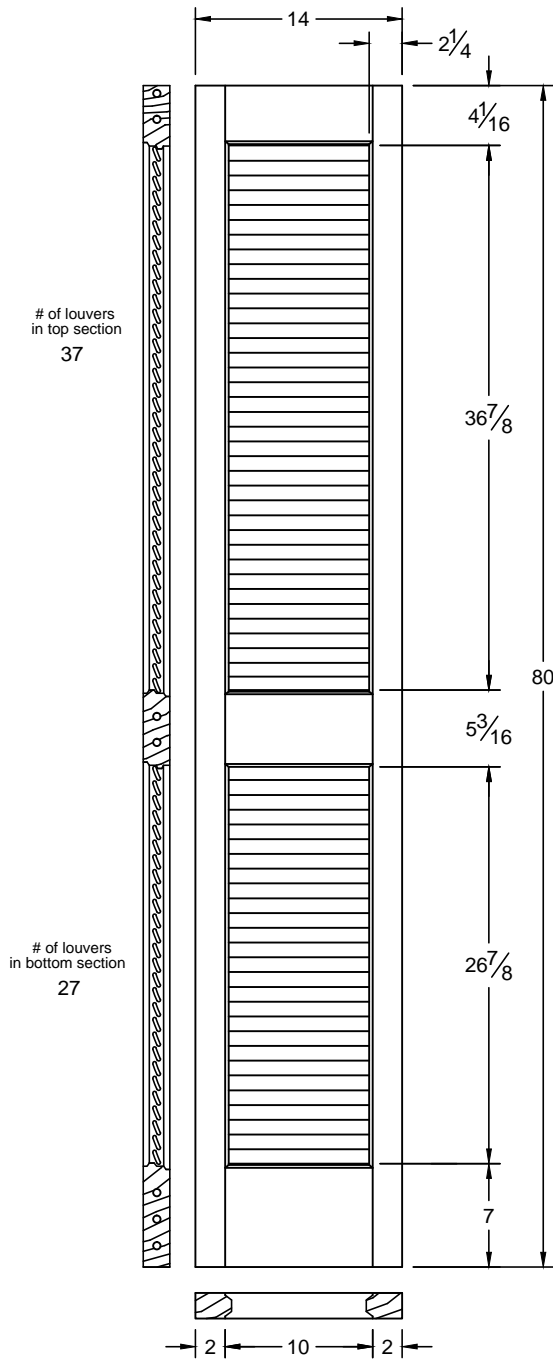

730

Draw #:	Taper 730_18_80_2
Date:	11 - 09 - 12
Drawn By:	T Doughty

 woodgrain doors

Note: All rail and stile dimensions are an overall measurement.

This drawing contains information which is the property of Woodgrain Millwork, Inc. This drawing is received on confidence and contents may not be disclosed without the prior written consent of Woodgrain Millwork, Inc.

730

Draw #:	Taper 730_18_80_3
Date:	11 - 09 - 12
Drawn By:	T Doughty

 woodgrain doors

Note: All rail and stile dimensions are an overall measurement.

This drawing contains information which is the property of Woodgrain Millwork, Inc. This drawing is received on confidence and contents may not be disclosed without the prior written consent of Woodgrain Millwork, Inc.

730

Draw #:	Taper 730_16_80_2
Date:	11 - 09 - 12
Drawn By:	T Doughty

woodgrain doors

Note: All rail and stile dimensions are an overall measurement.

This drawing contains information which is the property of Woodgrain Millwork, Inc. This drawing is received on confidence and contents may not be disclosed without the prior written consent of Woodgrain Millwork, Inc.

730

Draw #:	Taper 730_15_80_2
Date:	11 - 09 - 12
Drawn By:	T Doughty

 woodgrain doors

Note: All rail and stile dimensions are an overall measurement.

This drawing contains information which is the property of Woodgrain Millwork, Inc. This drawing is received on confidence and contents may not be disclosed without the prior written consent of Woodgrain Millwork, Inc.