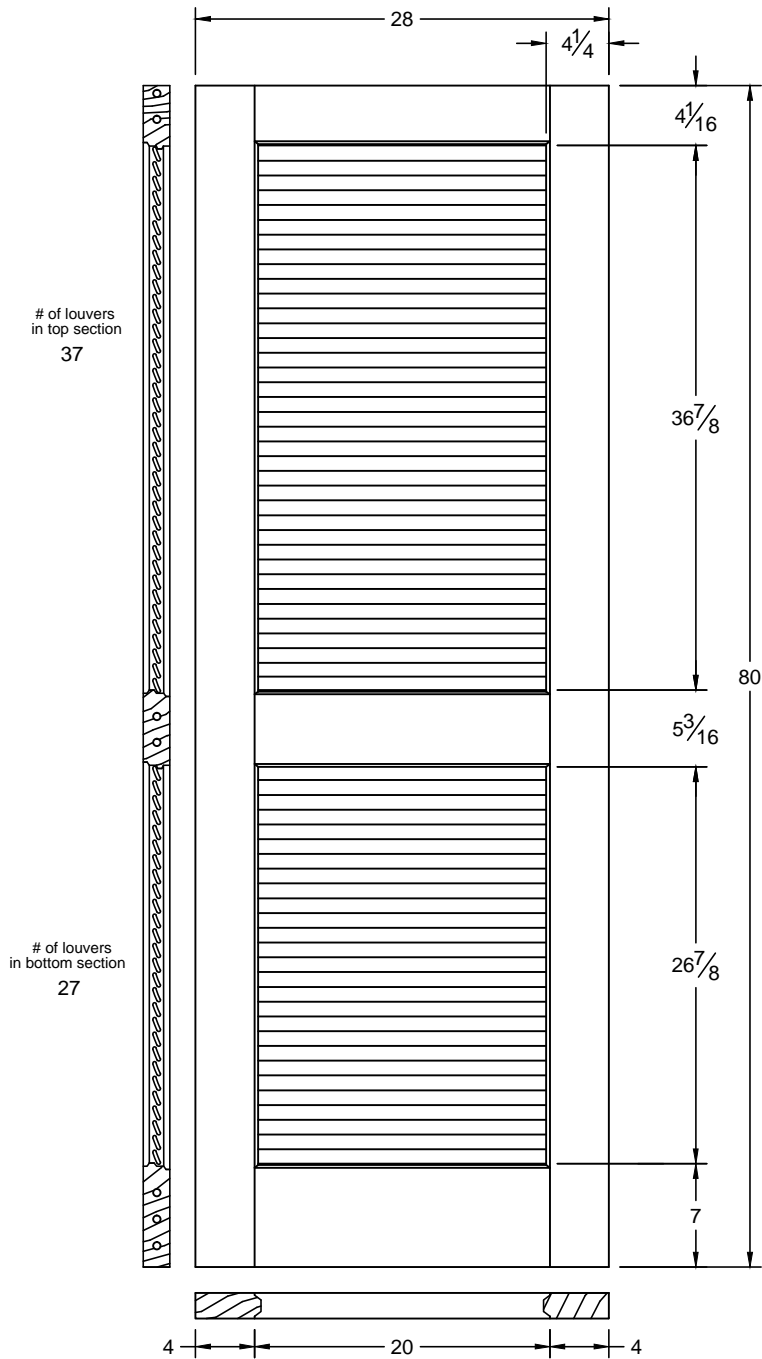

730

Draw #:	Taper 730_30_80_3
Date:	11 - 09 - 12
Drawn By:	T Doughty

woodgrain doors

Note: All rail and stile dimensions are an overall measurement.

This drawing contains information which is the property of Woodgrain Millwork, Inc. This drawing is received on confidence and contents may not be disclosed without the prior written consent of Woodgrain Millwork, Inc.

730

Draw #:	Taper 730_28_84_4
Date:	11 - 09 - 12
Drawn By:	T Doughty

 woodgrain doors

Note: All rail and stile dimensions are a overall measurement.

This drawing contains information which is the property of Woodgrain Millwork, Inc. This drawing is received on confidence and contents may not be disclosed without the prior written consent of Woodgrain Millwork, Inc.