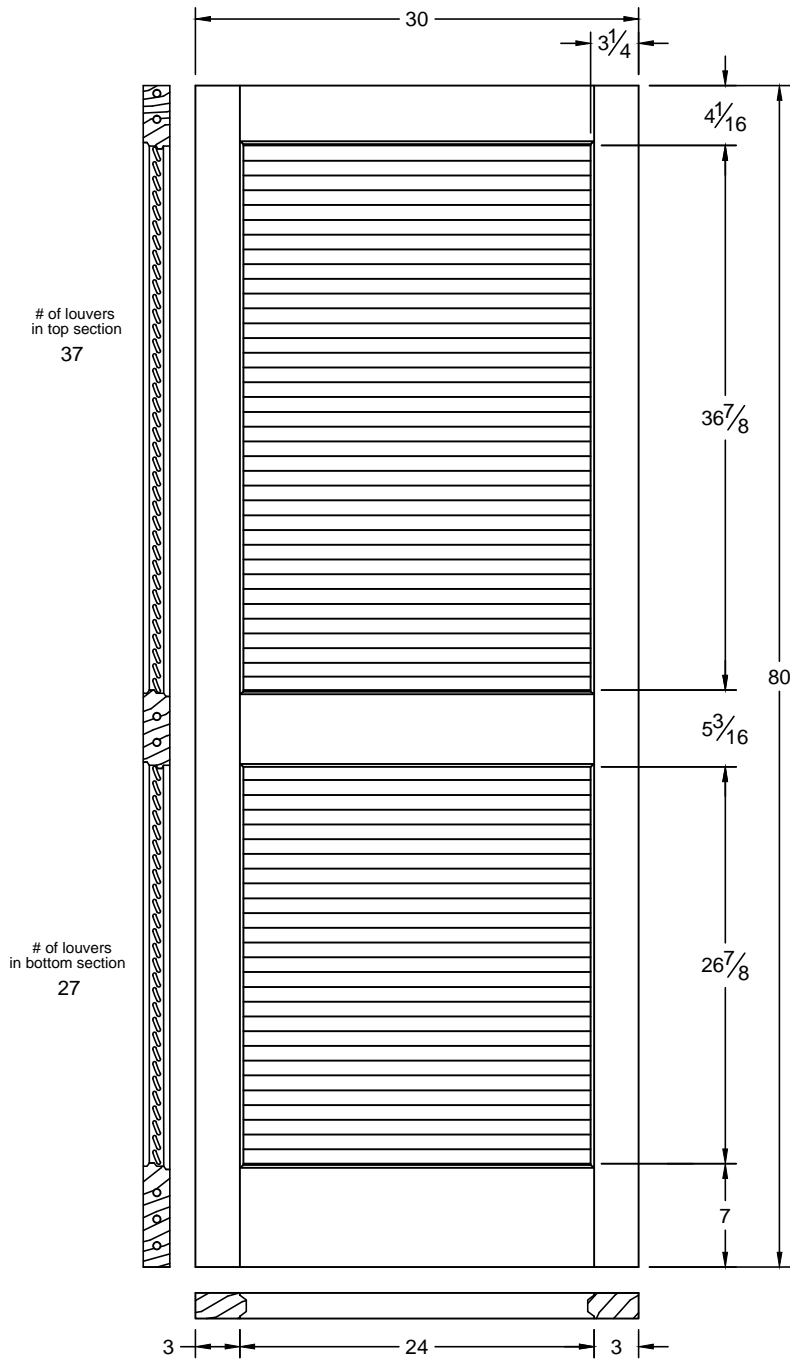

This drawing contains information which is the property of Woodgrain Millwork, Inc. This drawing is received on confidence and contents may not be disclosed without the prior written consent of Woodgrain Millwork, Inc.

730

Draw #:	Taper 730_30_80_3
Date:	11 - 09 - 12
Drawn By:	T Doughty

woodgrain doors