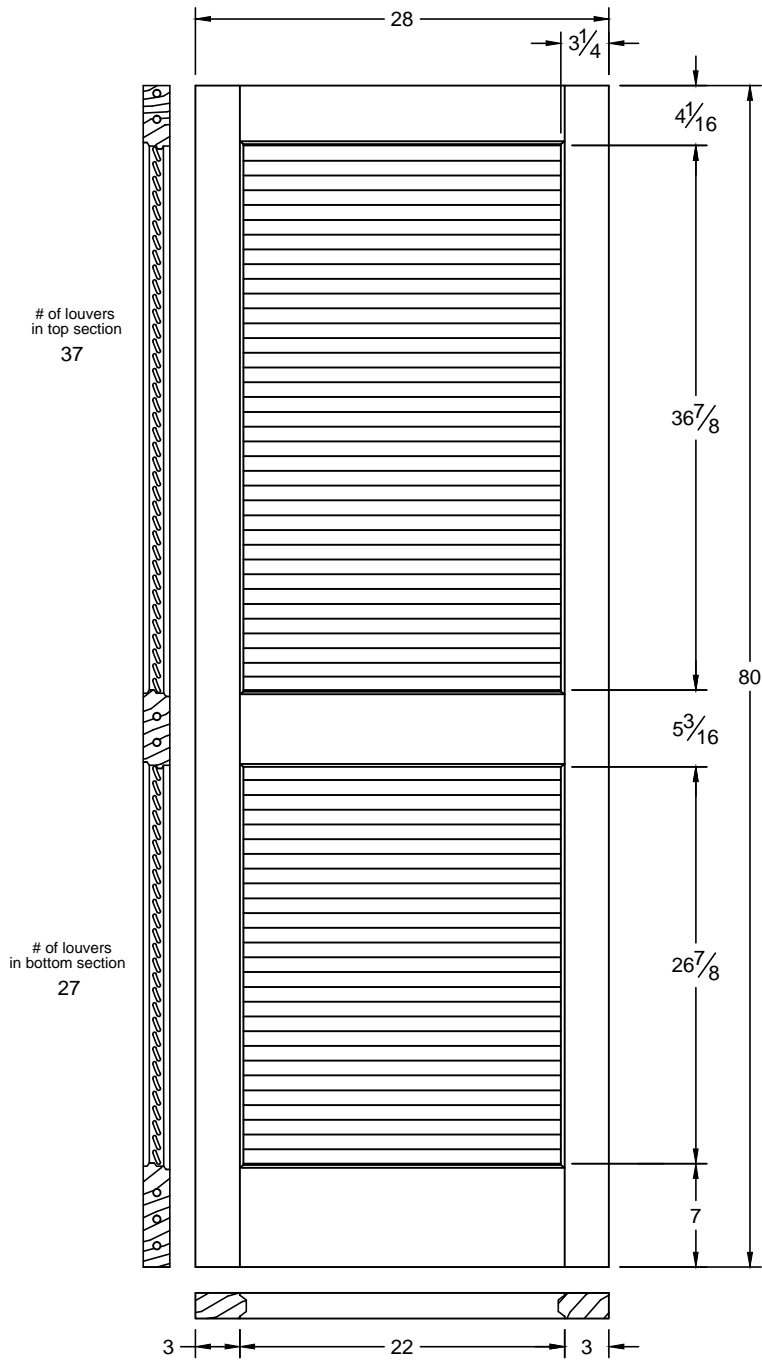

Note: All rail and stile dimensions are an overall measurement.

This drawing contains information which is the property of Woodgrain Millwork, Inc. This drawing is received on confidence and contents may not be disclosed without the prior written consent of Woodgrain Millwork, Inc.

730

Draw #:	Taper 730_28_80_3
Date:	11 - 09 - 12
Drawn By:	T Doughty

woodgrain doors