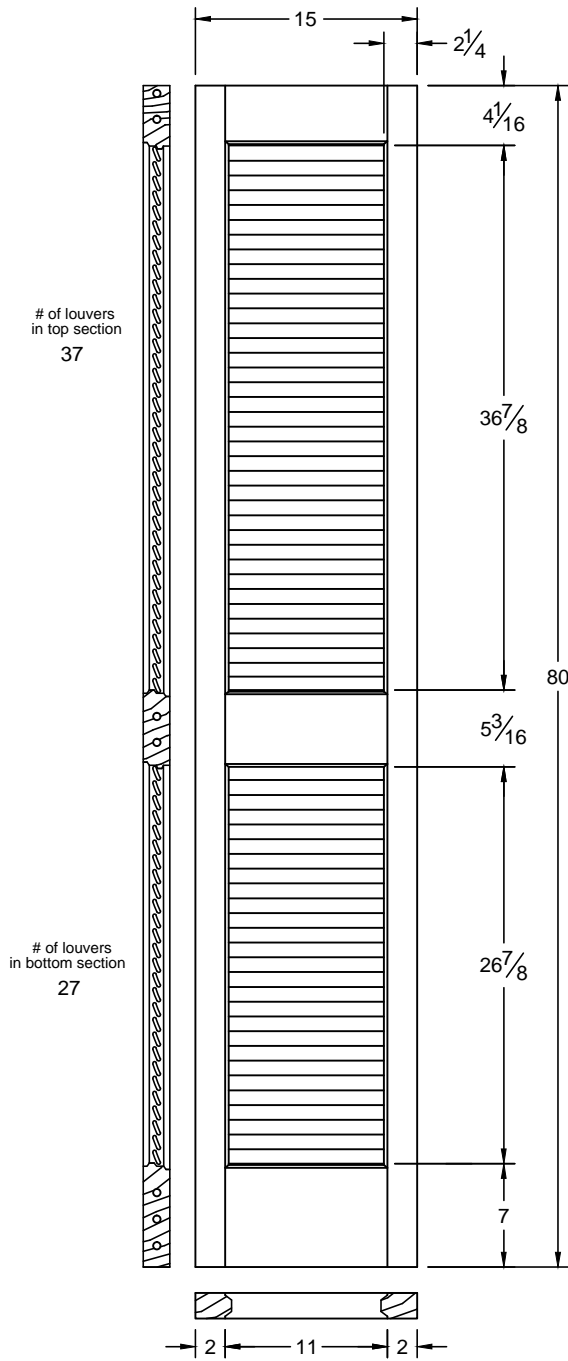

730

Draw #:	Taper 730_24_80_4
Date:	11 - 09 - 12
Drawn By:	T Doughty

woodgrain doors

Note: All rail and stile dimensions are an overall measurement.

This drawing contains information which is the property of Woodgrain Millwork, Inc. This drawing is received on confidence and contents may not be disclosed without the prior written consent of Woodgrain Millwork, Inc.

730

Draw #:	Taper 730_18_80_2
Date:	11 - 09 - 12
Drawn By:	T Doughty

 woodgrain doors

Note: All rail and stile dimensions are an overall measurement.

This drawing contains information which is the property of Woodgrain Millwork, Inc. This drawing is received on confidence and contents may not be disclosed without the prior written consent of Woodgrain Millwork, Inc.

730

Draw #:	Taper 730_18_80_3
Date:	11 - 09 - 12
Drawn By:	T Doughty

 woodgrain doors

Note: All rail and stile dimensions are an overall measurement.

This drawing contains information which is the property of Woodgrain Millwork, Inc. This drawing is received on confidence and contents may not be disclosed without the prior written consent of Woodgrain Millwork, Inc.

730

Draw #:	Taper 730_16_80_2
Date:	11 - 09 - 12
Drawn By:	T Doughty

woodgrain doors

Note: All rail and stile dimensions are an overall measurement.

This drawing contains information which is the property of Woodgrain Millwork, Inc. This drawing is received on confidence and contents may not be disclosed without the prior written consent of Woodgrain Millwork, Inc.