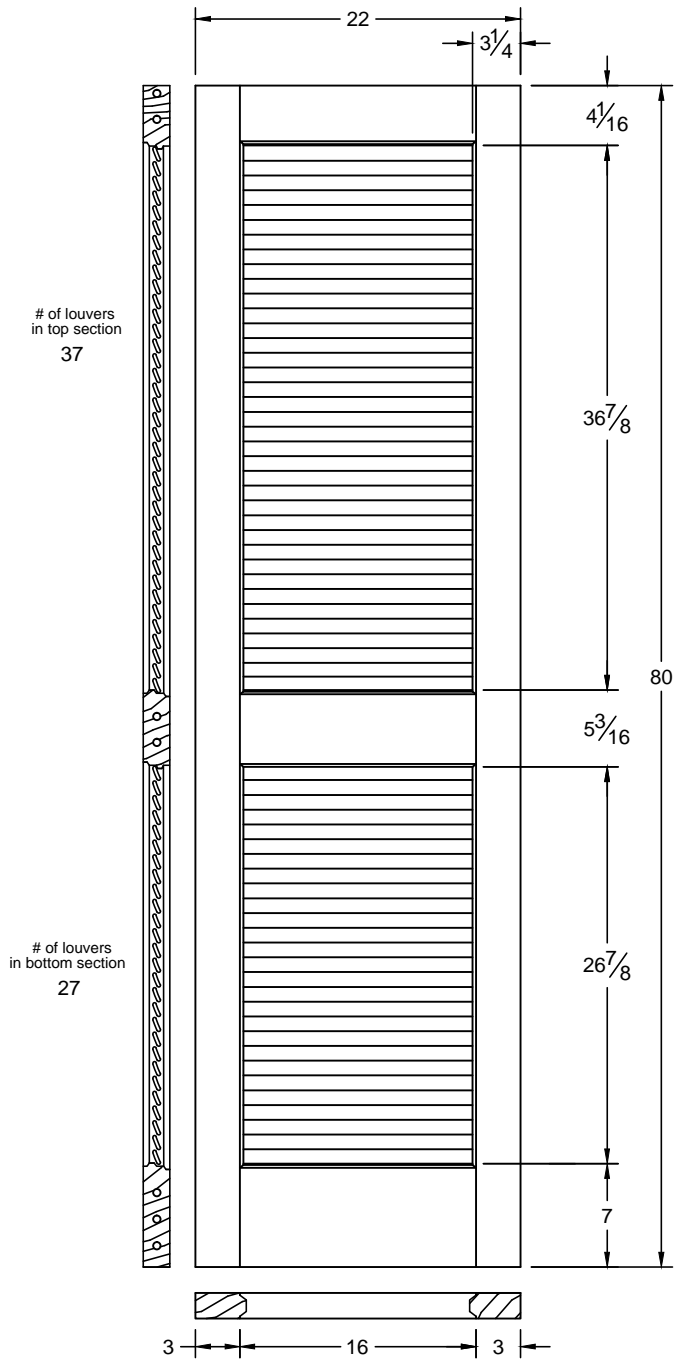

730

Draw #:	Taper 730_26_80_4
Date:	11 - 09 - 12
Drawn By:	T Doughty

woodgrain doors

Note: All rail and stile dimensions are an overall measurement.

This drawing contains information which is the property of Woodgrain Millwork, Inc. This drawing is received on confidence and contents may not be disclosed without the prior written consent of Woodgrain Millwork, Inc.

730

Draw #:	Taper 730_26_80_3
Date:	11 - 09 - 12
Drawn By:	T Doughty

woodgrain doors

Note: All rail and stile dimensions are a overall measurement.

This drawing contains information which is the property of Woodgrain Millwork, Inc. This drawing is received on confidence and contents may not be disclosed without the prior written consent of Woodgrain Millwork, Inc.

730

Draw #:	Taper 730_24_80_4
Date:	11 - 09 - 12
Drawn By:	T Doughty

woodgrain doors

Note: All rail and stile dimensions are an overall measurement.

This drawing contains information which is the property of Woodgrain Millwork, Inc. This drawing is received on confidence and contents may not be disclosed without the prior written consent of Woodgrain Millwork, Inc.

730

Draw #:	Taper 730_24_80_3
Date:	11 - 09 - 12
Drawn By:	T Doughty

woodgrain doors

Note: All rail and stile dimensions are an overall measurement.

This drawing contains information which is the property of Woodgrain Millwork, Inc. This drawing is received on confidence and contents may not be disclosed without the prior written consent of Woodgrain Millwork, Inc.