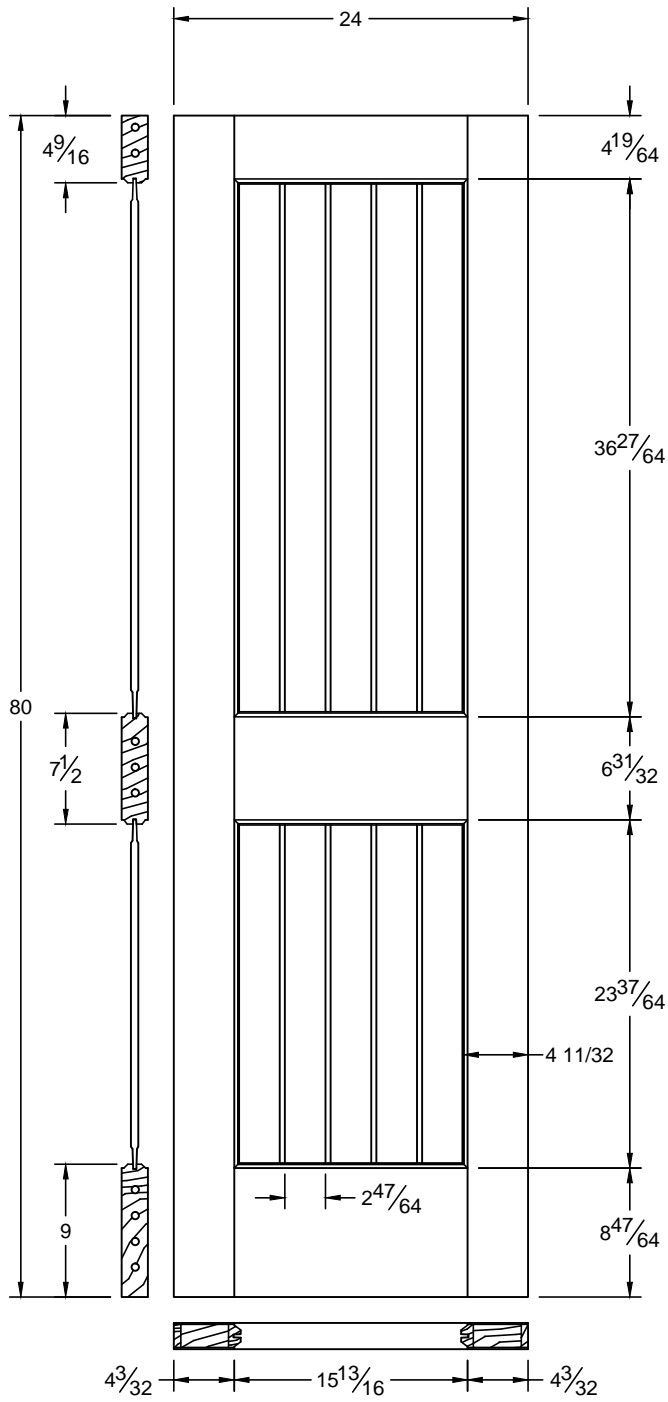

102 plk

Draw #:	Taper 102 plk_30_80
Date:	11 - 17 - 12
Drawn By:	T Doughty

woodgrain doors

This drawing contains information which is the property of Woodgrain Millwork, Inc. This drawing is received on confidence and contents may not be disclosed without the prior written consent of Woodgrain Millwork, Inc.

102 plk

Draw #:	Taper 102 plk_28_80
Date:	11 - 17 - 12
Drawn By:	T Doughty

 woodgrain doors

This drawing contains information which is the property of Woodgrain Millwork, Inc. This drawing is received on confidence and contents may not be disclosed without the prior written consent of Woodgrain Millwork, Inc.

102 plk

Draw #:	Taper 102 plk_24_80
Date:	11 - 17 - 12
Drawn By:	T Doughty

woodgrain doors