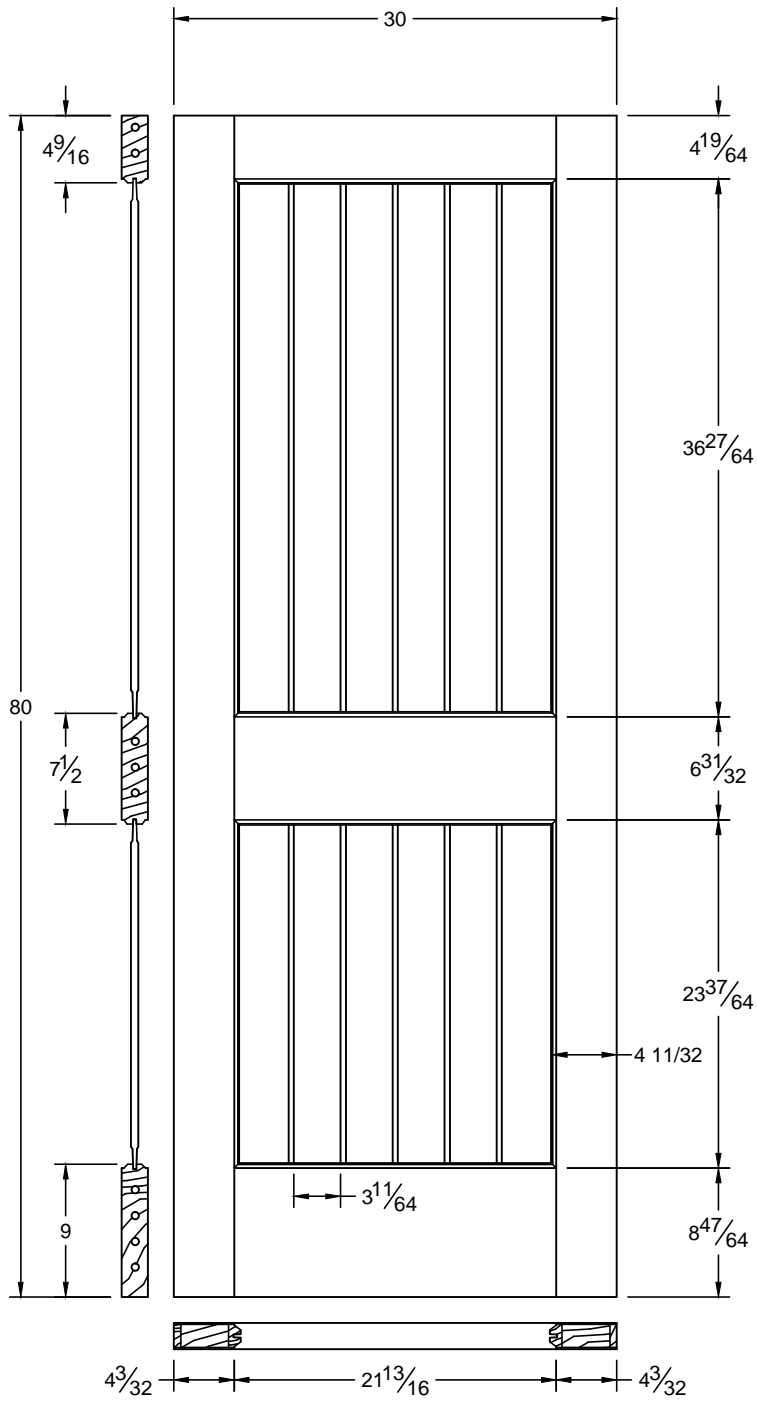

102 plk

Draw #:	Taper 102 plk_34_80
Date:	11 - 17 - 12
Drawn By:	T Doughty

 woodgrain doors

This drawing contains information which is the property of Woodgrain Millwork, Inc. This drawing is received on confidence and contents may not be disclosed without the prior written consent of Woodgrain Millwork, Inc.

102 plk

Draw #:	Taper 102 plk_32_80
Date:	11 - 17 - 12
Drawn By:	T Doughty

woodgrain doors

This drawing contains information which is the property of Woodgrain Millwork, Inc. This drawing is received on confidence and contents may not be disclosed without the prior written consent of Woodgrain Millwork, Inc.