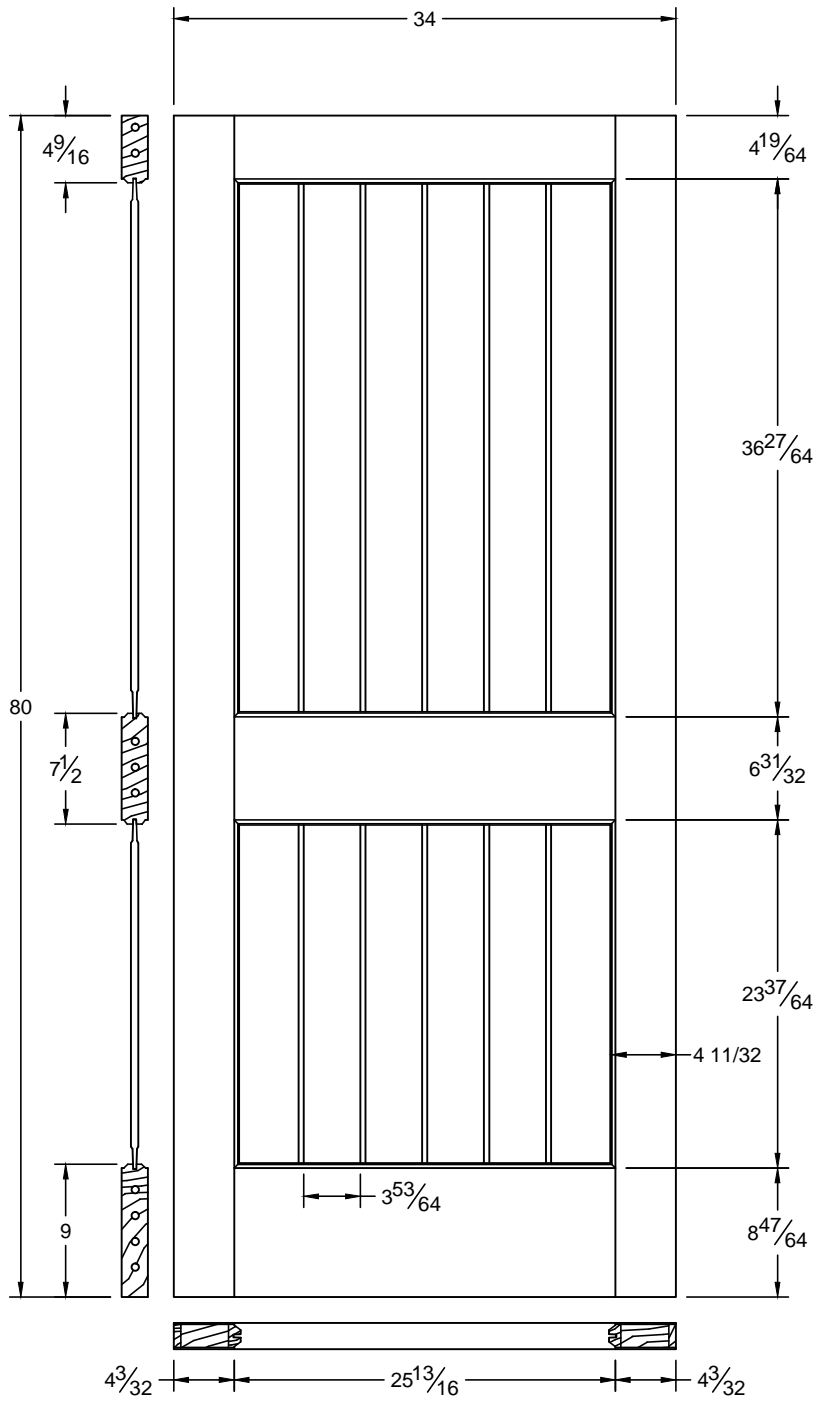

102 plk

Draw #:	Taper 102 plk_36_80
Date:	11 - 17 - 12
Drawn By:	T Doughty

woodgrain doors

This drawing contains information which is the property of Woodgrain Millwork, Inc. This drawing is received on confidence and contents may not be disclosed without the prior written consent of Woodgrain Millwork, Inc.

102 plk

Draw #:	Taper 102 plk_24_80
Date:	11 - 17 - 12
Drawn By:	T Doughty

woodgrain doors