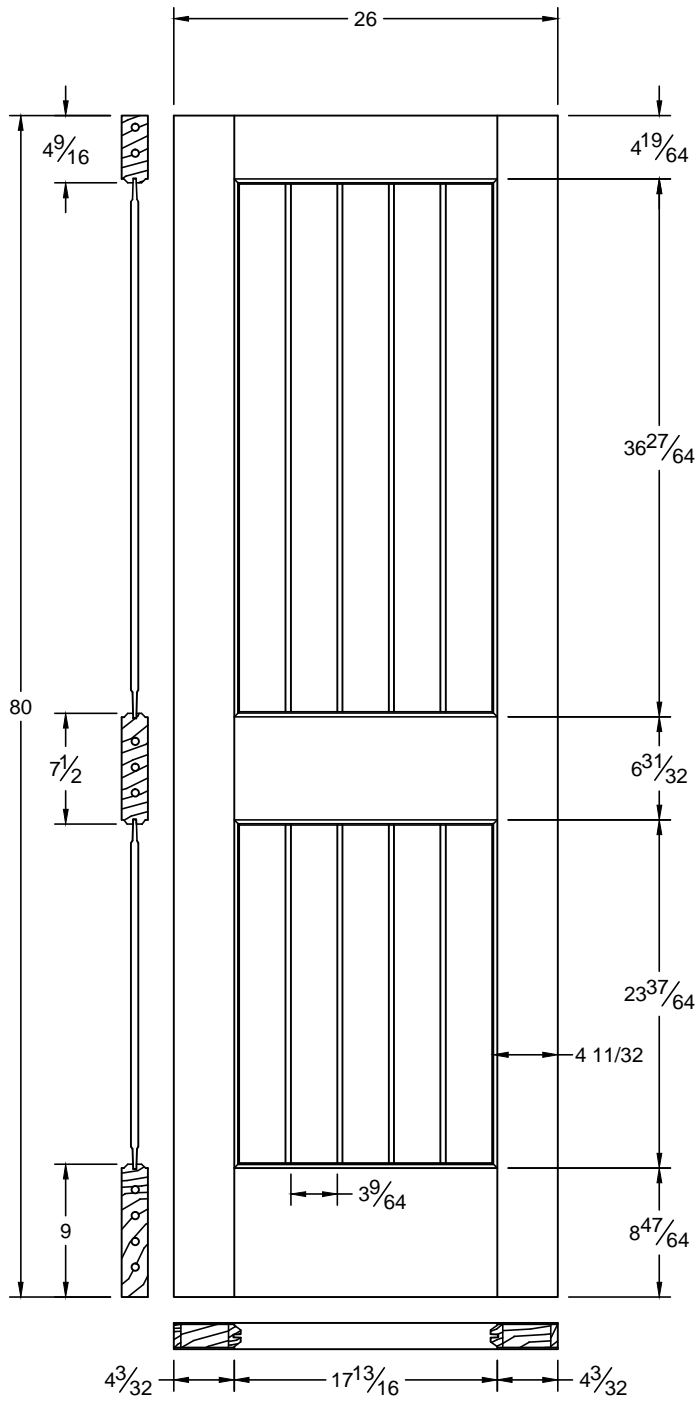

102 plk

Draw #:	Taper 102 plk_30_80
Date:	11 - 17 - 12
Drawn By:	T Doughty

woodgrain doors

This drawing contains information which is the property of Woodgrain Millwork, Inc. This drawing is received on confidence and contents may not be disclosed without the prior written consent of Woodgrain Millwork, Inc.

102 plk

Draw #:	Taper 102 plk_28_80
Date:	11 - 17 - 12
Drawn By:	T Doughty

 woodgrain doors

This drawing contains information which is the property of Woodgrain Millwork, Inc. This drawing is received on confidence and contents may not be disclosed without the prior written consent of Woodgrain Millwork, Inc.

102 plk

Draw #:	Taper 102 plk_24_80
Date:	11 - 17 - 12
Drawn By:	T Doughty

woodgrain doors