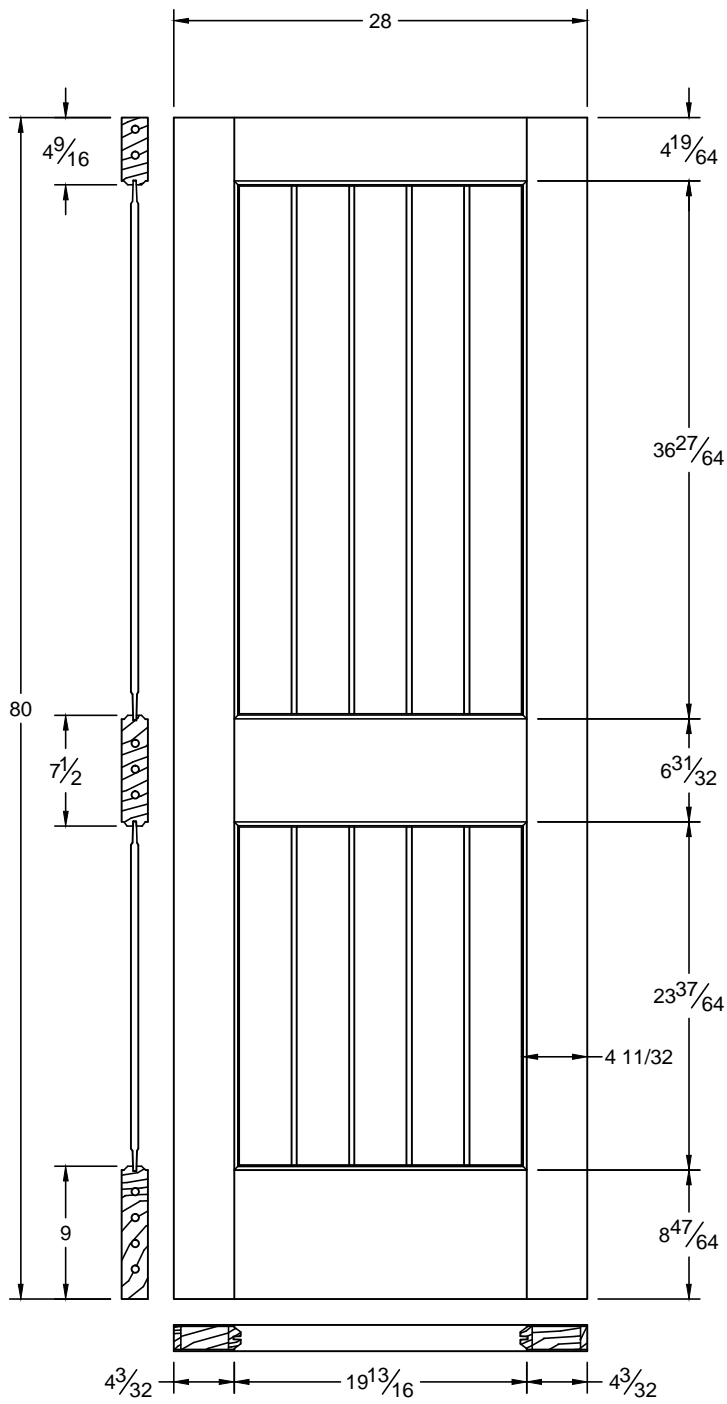

102 plk

Draw #:	Taper 102 plk_32_80
Date:	11 - 17 - 12
Drawn By:	T Doughty

woodgrain doors

This drawing contains information which is the property of Woodgrain Millwork, Inc. This drawing is received on confidence and contents may not be disclosed without the prior written consent of Woodgrain Millwork, Inc.

102 plk

Draw #:	Taper 102 plk_30_80
Date:	11 - 17 - 12
Drawn By:	T Doughty

woodgrain doors

This drawing contains information which is the property of Woodgrain Millwork, Inc. This drawing is received on confidence and contents may not be disclosed without the prior written consent of Woodgrain Millwork, Inc.

102 plk

Draw #:	Taper 102 plk_28_80
Date:	11 - 17 - 12
Drawn By:	T Doughty

 woodgrain doors

This drawing contains information which is the property of Woodgrain Millwork, Inc. This drawing is received on confidence and contents may not be disclosed without the prior written consent of Woodgrain Millwork, Inc.

102 plk

Draw #:	Taper 102 plk_24_80
Date:	11 - 17 - 12
Drawn By:	T Doughty

woodgrain doors