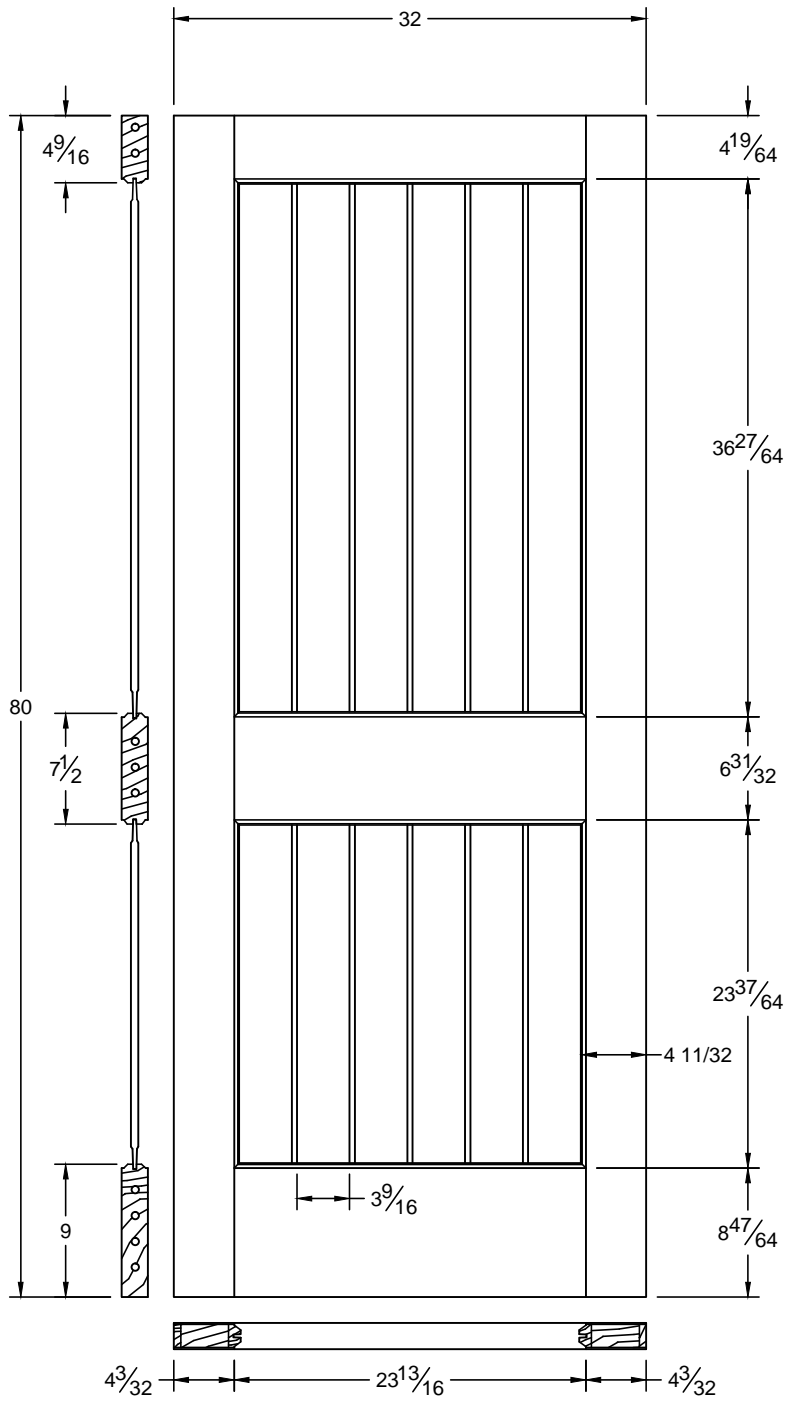

102 plk

Draw #:	Taper 102 plk_36_80
Date:	11 - 17 - 12
Drawn By:	T Doughty

woodgrain doors

This drawing contains information which is the property of Woodgrain Millwork, Inc. This drawing is received on confidence and contents may not be disclosed without the prior written consent of Woodgrain Millwork, Inc.

102 plk

Draw #:	Taper 102 plk_34_80
Date:	11 - 17 - 12
Drawn By:	T Doughty

 woodgrain doors

This drawing contains information which is the property of Woodgrain Millwork, Inc. This drawing is received on confidence and contents may not be disclosed without the prior written consent of Woodgrain Millwork, Inc.

102 plk

Draw #:	Taper 102 plk_24_80
Date:	11 - 17 - 12
Drawn By:	T Doughty

woodgrain doors