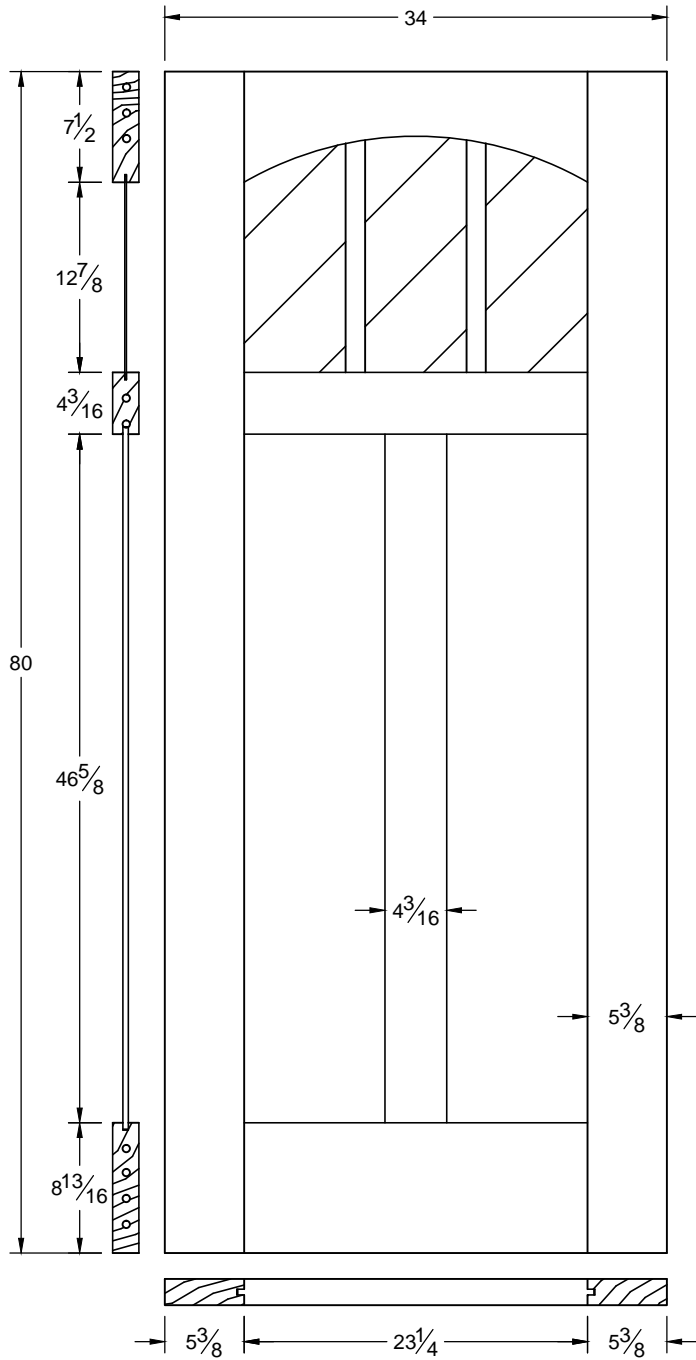

4834

Draw #:	Shaker 4834_36_80	
Date:	10 - 16 - 14	R1
Drawn By:	T Doughty	

This drawing contains information which is the property of Woodgrain Millwork, Inc. This drawing is received on confidence and contents may not be disclosed without the prior written consent of Woodgrain Millwork, Inc.

4834

Draw #:	Shaker 4834_34_80	
Date:	10 - 16 - 14	R1
Drawn By:	T Doughty	

woodgrain doors

This drawing contains information which is the property of Woodgrain Millwork, Inc. This drawing is received on confidence and contents may not be disclosed without the prior written consent of Woodgrain Millwork, Inc.

4834

Draw #:	Shaker 4834_28_80	
Date:	10 - 16 - 14	R1
Drawn By:	T Doughty	