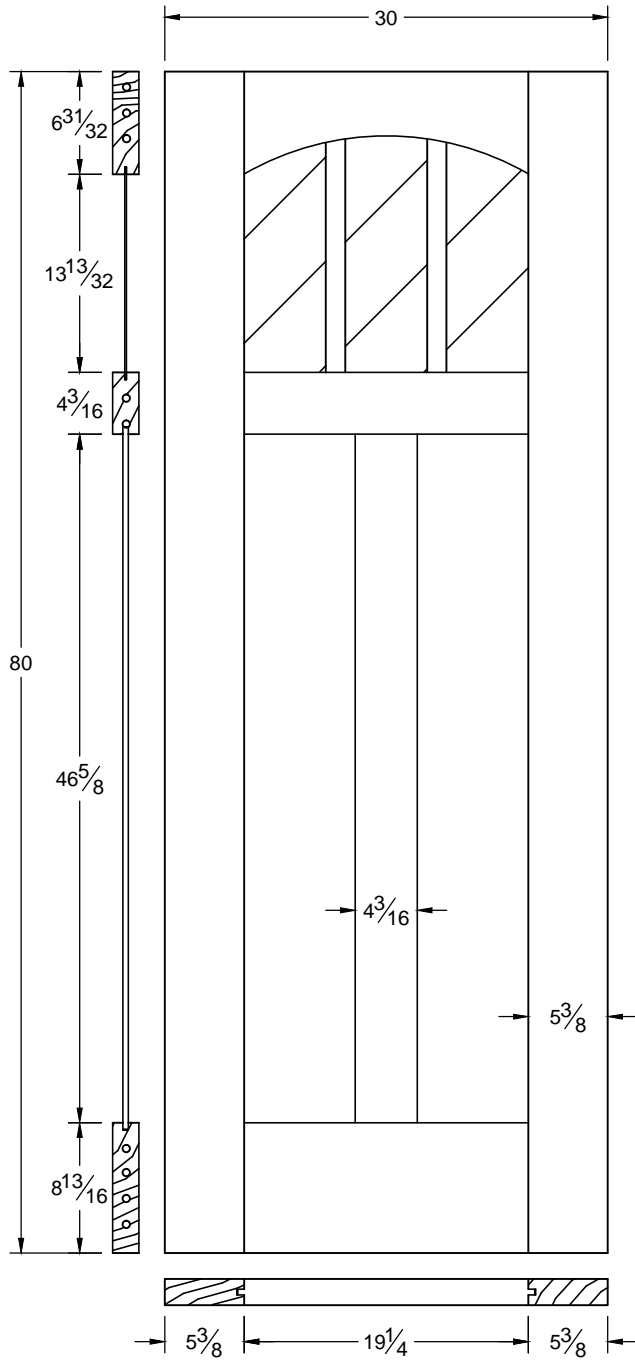

This drawing contains information which is the property of Woodgrain Millwork, Inc. This drawing is received on confidence and contents may not be disclosed without the prior written consent of Woodgrain Millwork, Inc.

4834

Draw #:	Shaker 4834_30_80	
Date:	10 - 16 - 14	R1
Drawn By:	T Doughty