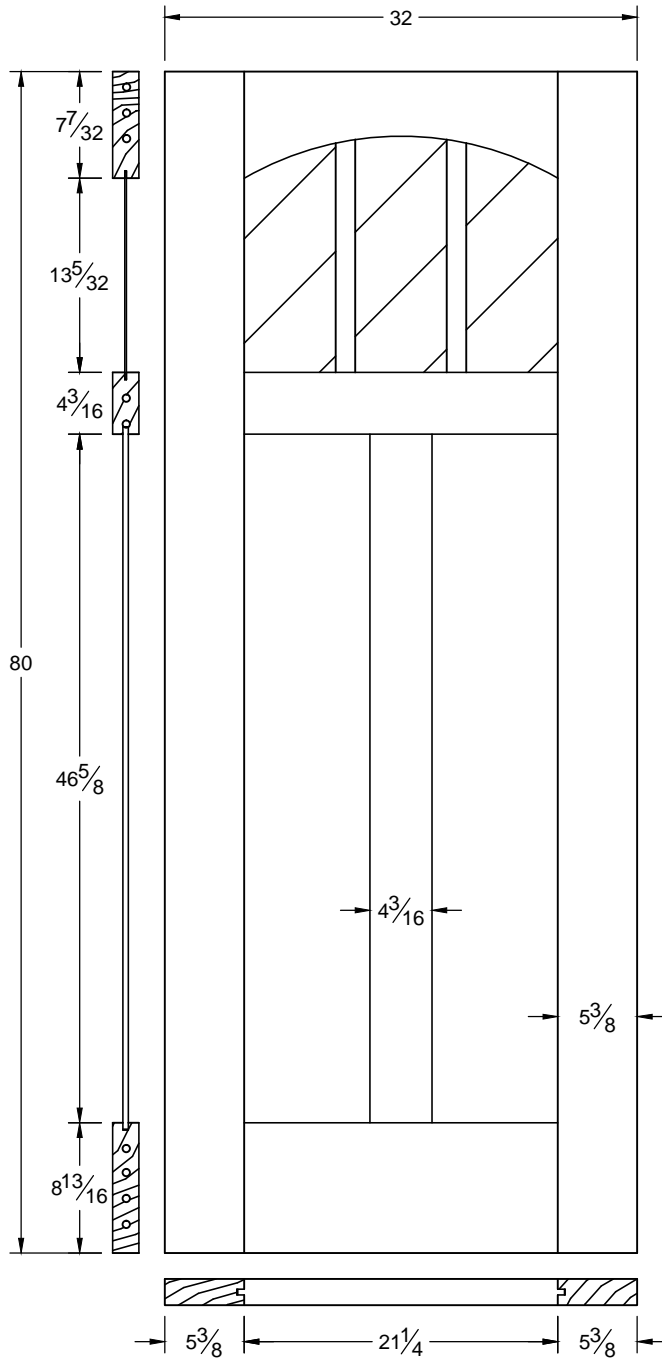

4834

Draw #:	Shaker 4834_36_80	
Date:	10 - 16 - 14	R1
Drawn By:	T Doughty	

This drawing contains information which is the property of Woodgrain Millwork, Inc. This drawing is received on confidence and contents may not be disclosed without the prior written consent of Woodgrain Millwork, Inc.

4834

Draw #:	Shaker 4834_34_80	
Date:	10 - 16 - 14	R1
Drawn By:	T Doughty	

woodgrain doors

This drawing contains information which is the property of Woodgrain Millwork, Inc. This drawing is received on confidence and contents may not be disclosed without the prior written consent of Woodgrain Millwork, Inc.

4834

Draw #:	Shaker 4834_28_80	
Date:	10 - 16 - 14	R1
Drawn By:	T Doughty	