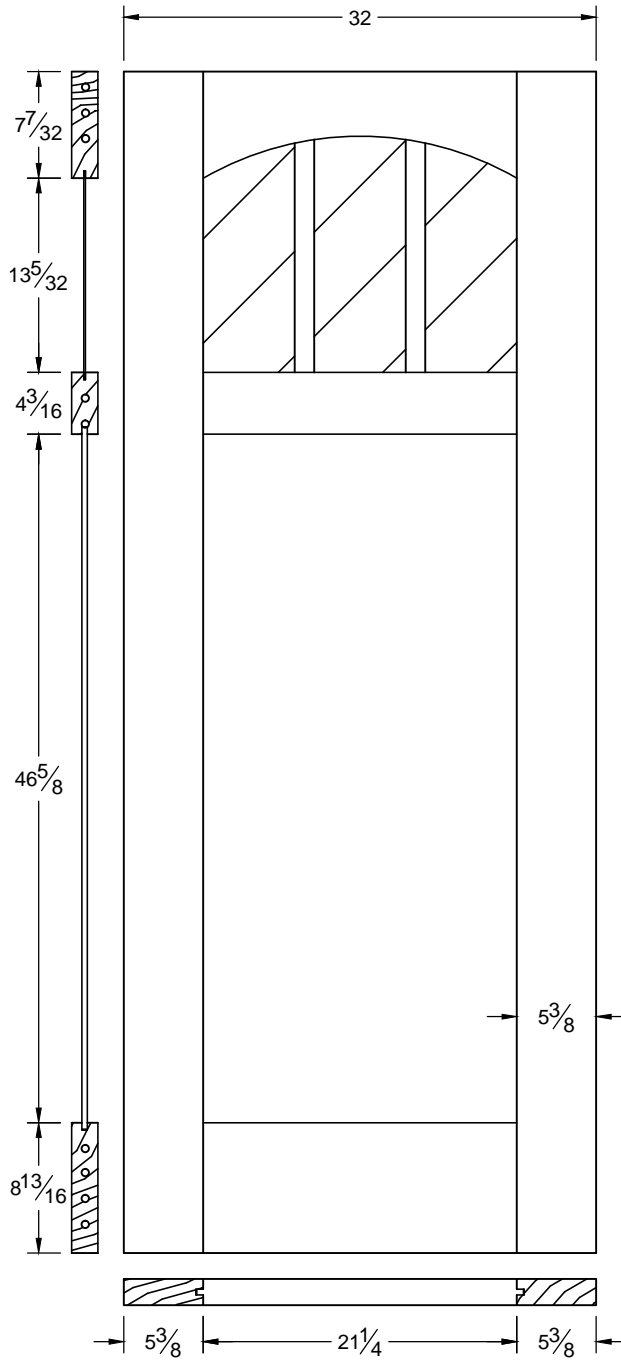

4829

Draw #:	Shaker 4829_36_80	
Date:	10 - 16 - 14	R1
Drawn By:	T Doughty	

This drawing contains information which is the property of Woodgrain Millwork, Inc. This drawing is received on confidence and contents may not be disclosed without the prior written consent of Woodgrain Millwork, Inc.

4829

Draw #:	Shaker 4829_34_80	
Date:	10 - 16 - 14	R1
Drawn By:	T Doughty	

woodgrain doors

This drawing contains information which is the property of Woodgrain Millwork, Inc. This drawing is received on confidence and contents may not be disclosed without the prior written consent of Woodgrain Millwork, Inc.