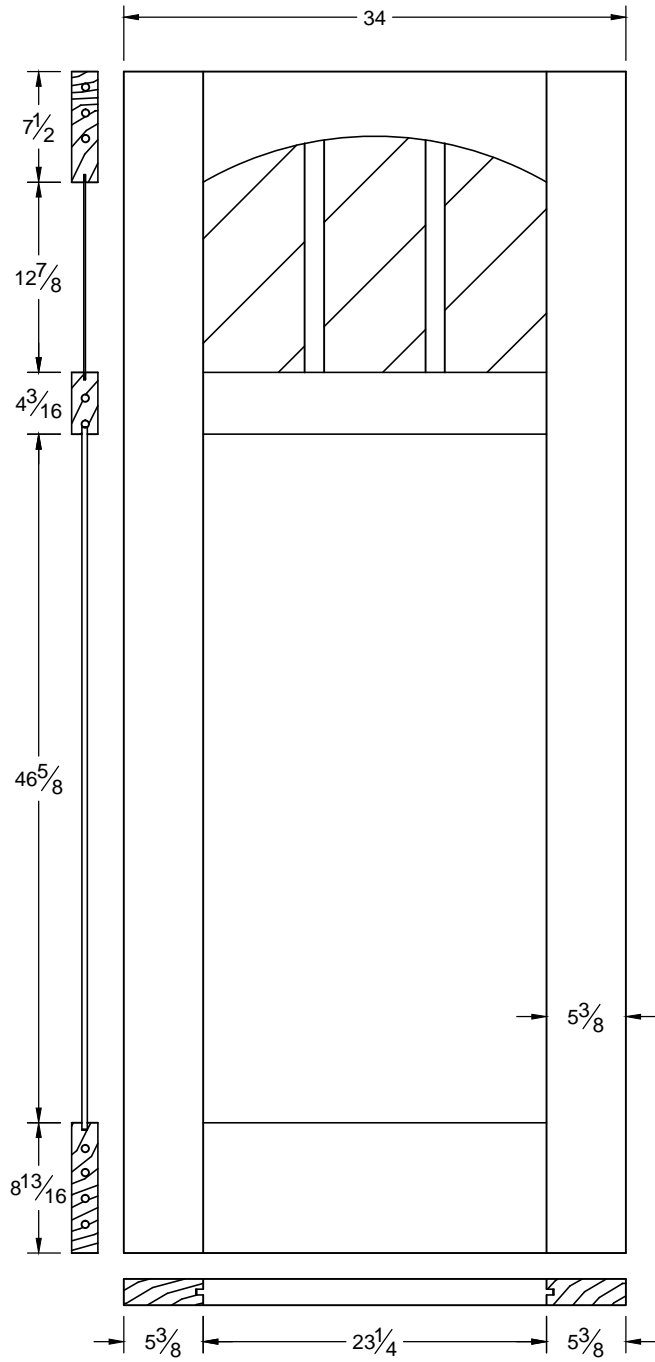

4829

Draw #:	Shaker 4829_36_80	
Date:	10 - 16 - 14	R1
Drawn By:	T Doughty	

This drawing contains information which is the property of Woodgrain Millwork, Inc. This drawing is received on confidence and contents may not be disclosed without the prior written consent of Woodgrain Millwork, Inc.

4829

Draw #:	Shaker 4829_28_80	
Date:	10 - 16 - 14	R1
Drawn By:	T Doughty	