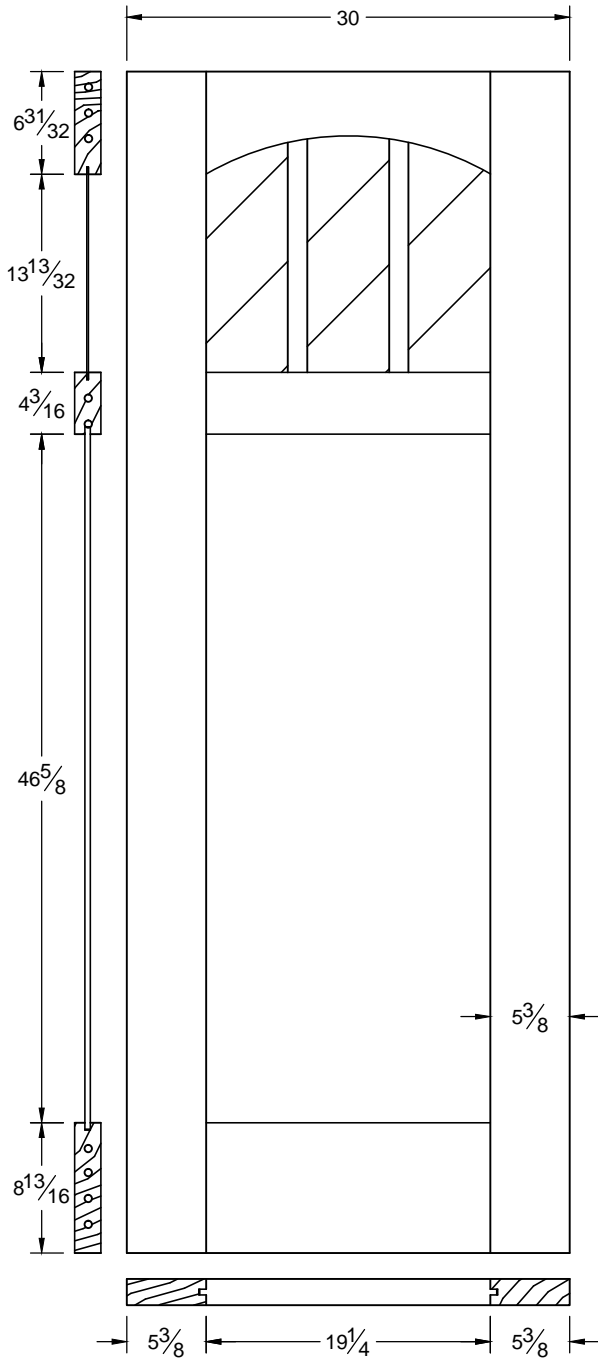

This drawing contains information which is the property of Woodgrain Millwork, Inc. This drawing is received on confidence and contents may not be disclosed without the prior written consent of Woodgrain Millwork, Inc.

4829

Draw #:	Shaker 4829_30_80	
Date:	10 - 16 - 14	R1
Drawn By:	T Doughty