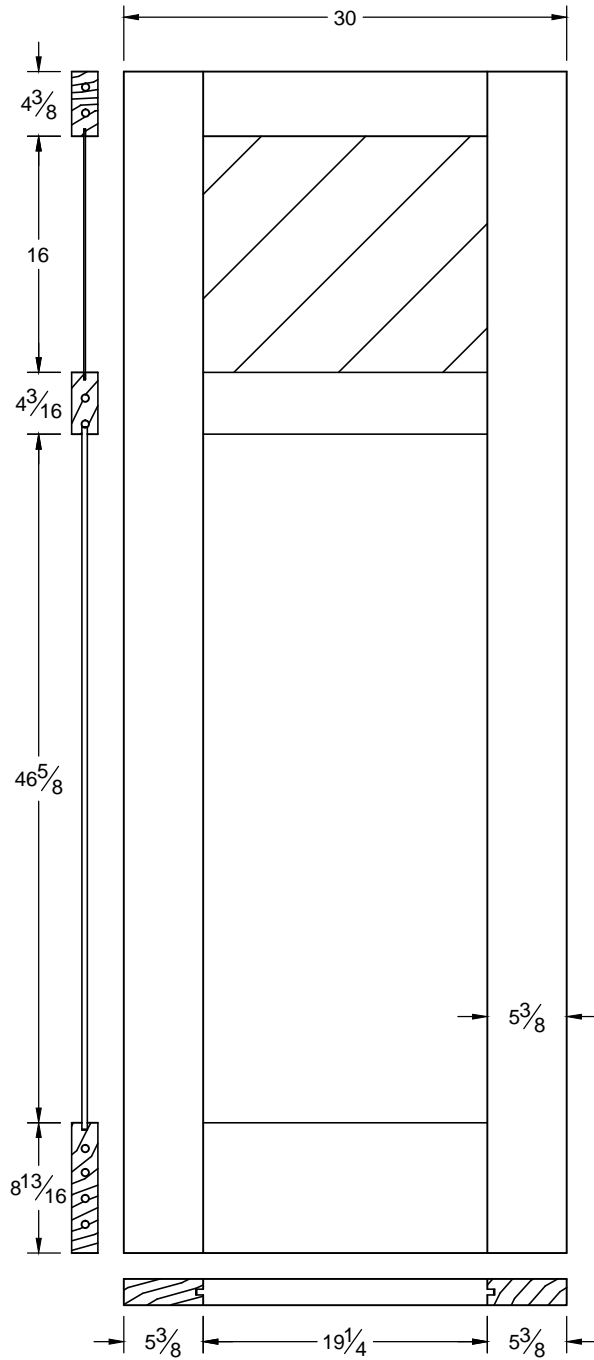

This drawing contains information which is the property of Woodgrain Millwork, Inc. This drawing is received on confidence and contents may not be disclosed without the prior written consent of Woodgrain Millwork, Inc.

4550

Draw #:	Shaker 4550_30_80	
Date:	10 - 16 - 14	R1
Drawn By:	T Doughty