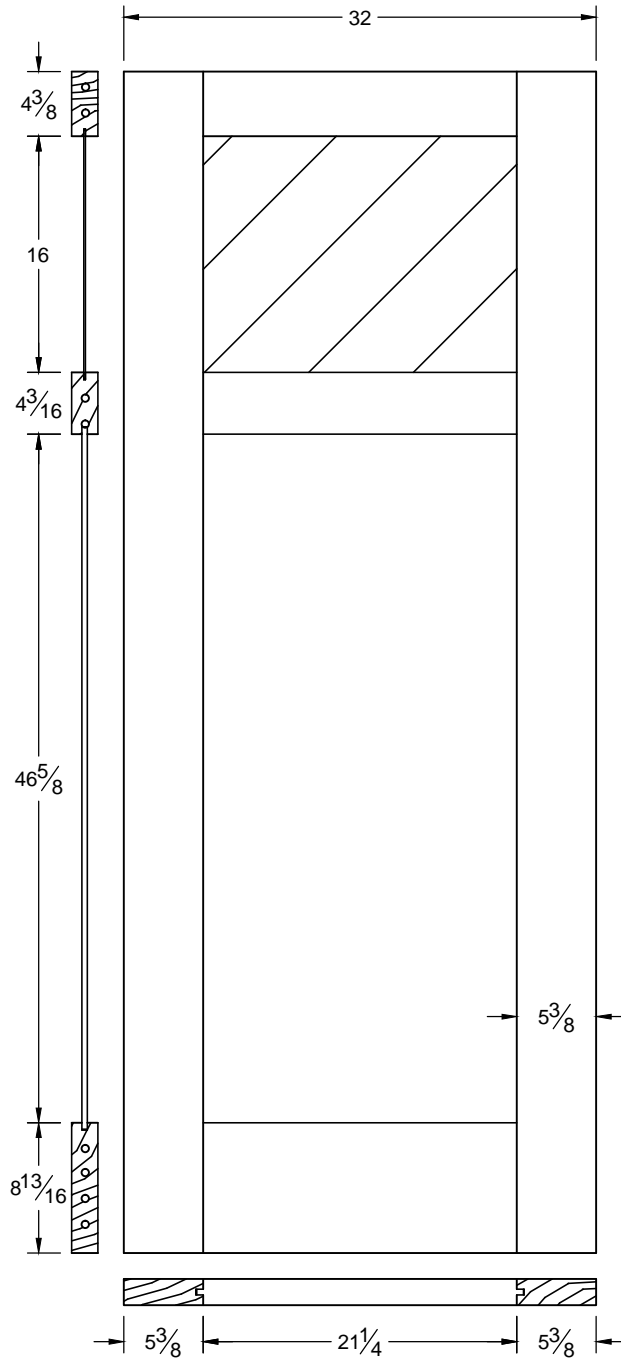

This drawing contains information which is the property of Woodgrain Millwork, Inc. This drawing is received on confidence and contents may not be disclosed without the prior written consent of Woodgrain Millwork, Inc.

4550

Draw #:	Shaker 4550_32_80	
Date:	10 - 16 - 14	R1
Drawn By:	T Doughty