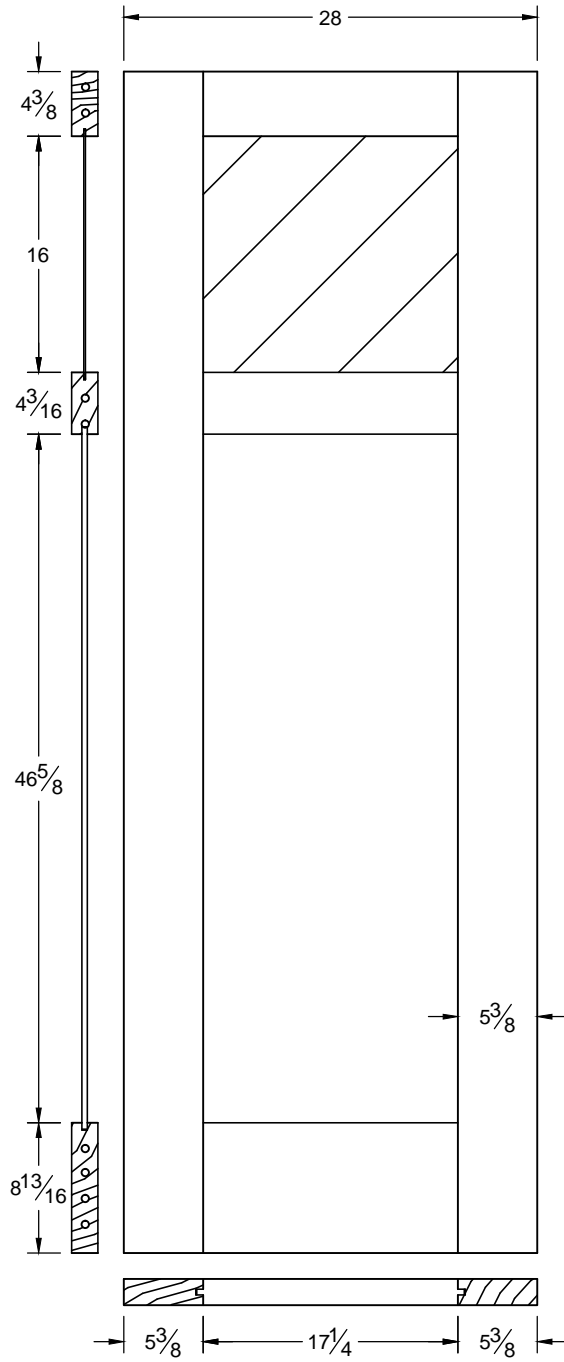

This drawing contains information which is the property of Woodgrain Millwork, Inc. This drawing is received on confidence and contents may not be disclosed without the prior written consent of Woodgrain Millwork, Inc.

4550

Draw #:	Shaker 4550_28_80	
Date:	10 - 16 - 14	R1
Drawn By:	T Doughty