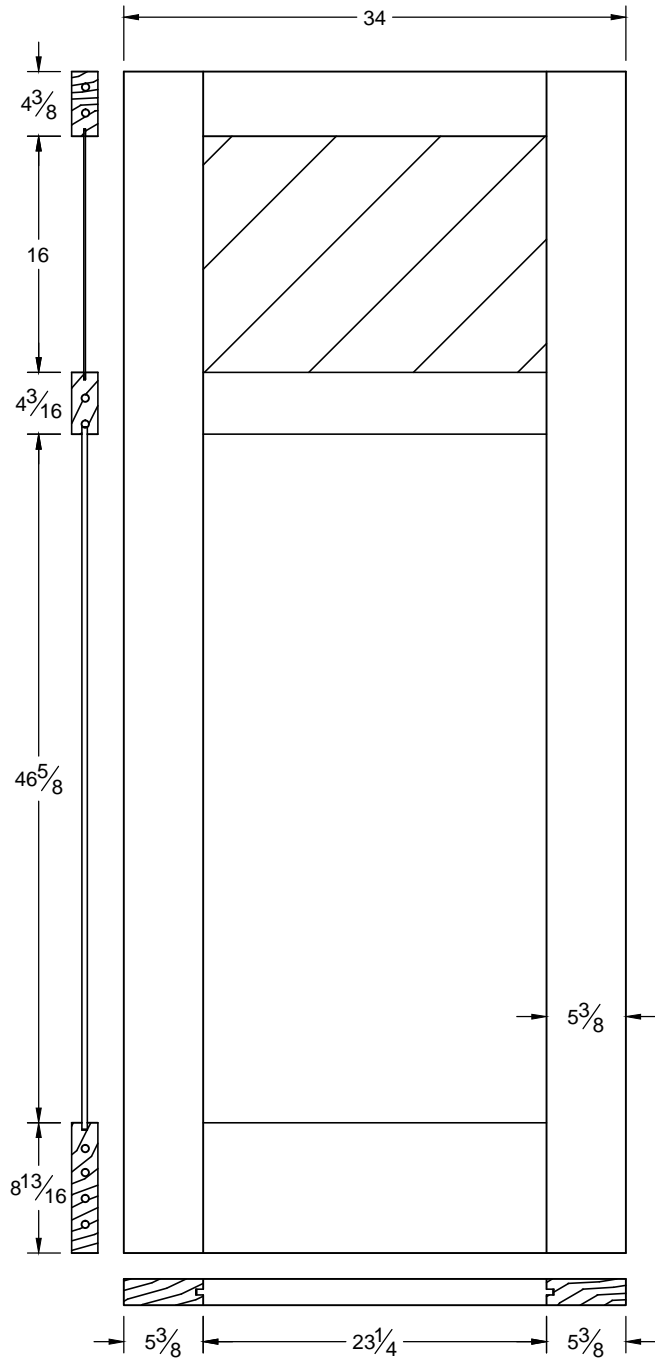

This drawing contains information which is the property of Woodgrain Millwork, Inc. This drawing is received on confidence and contents may not be disclosed without the prior written consent of Woodgrain Millwork, Inc.

4550

Draw #:	Shaker 4550_34_80
Date:	10 - 16 - 14 R1
Drawn By:	T Doughty

woodgrain doors