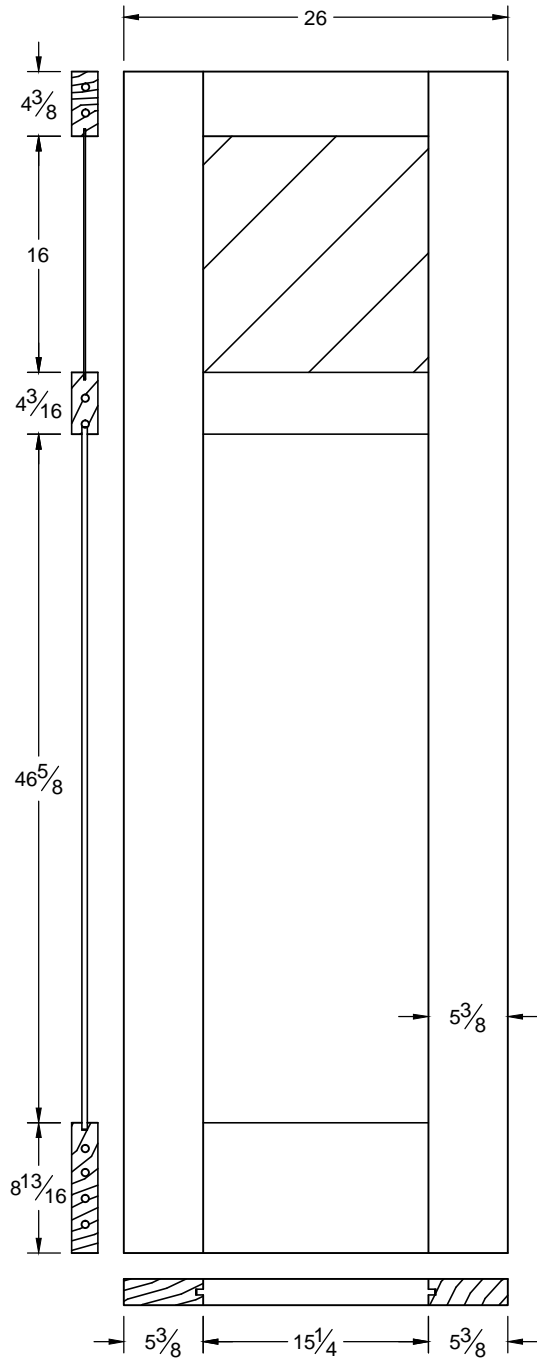

This drawing contains information which is the property of Woodgrain Millwork, Inc. This drawing is received on confidence and contents may not be disclosed without the prior written consent of Woodgrain Millwork, Inc.

4550

Draw #:	Shaker 4550_26_80	
Date:	10 - 16 - 14	R1
Drawn By:	T Doughty