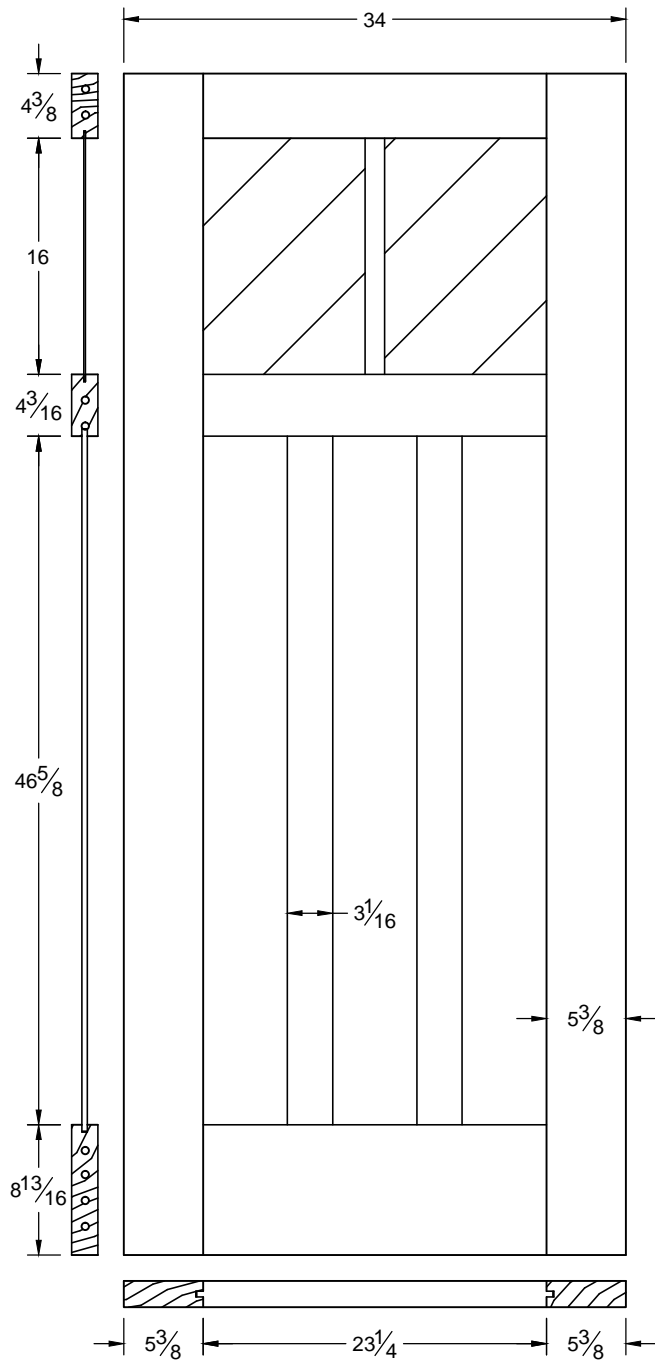

4539

Draw #:	Shaker 4539_36_80	
Date:	10 - 16 - 14	R1
Drawn By:	T Doughty	

This drawing contains information which is the property of Woodgrain Millwork, Inc. This drawing is received on confidence and contents may not be disclosed without the prior written consent of Woodgrain Millwork, Inc.

4539

Draw #:	Shaker 4539_34_80	
Date:	10 - 16 - 14	R1
Drawn By:	T Doughty	

 woodgrain doors

This drawing contains information which is the property of Woodgrain Millwork, Inc. This drawing is received on confidence and contents may not be disclosed without the prior written consent of Woodgrain Millwork, Inc.

4539

Draw #:	Shaker 4539_32_80	
Date:	10 - 16 - 14	R1
Drawn By:	T Doughty	