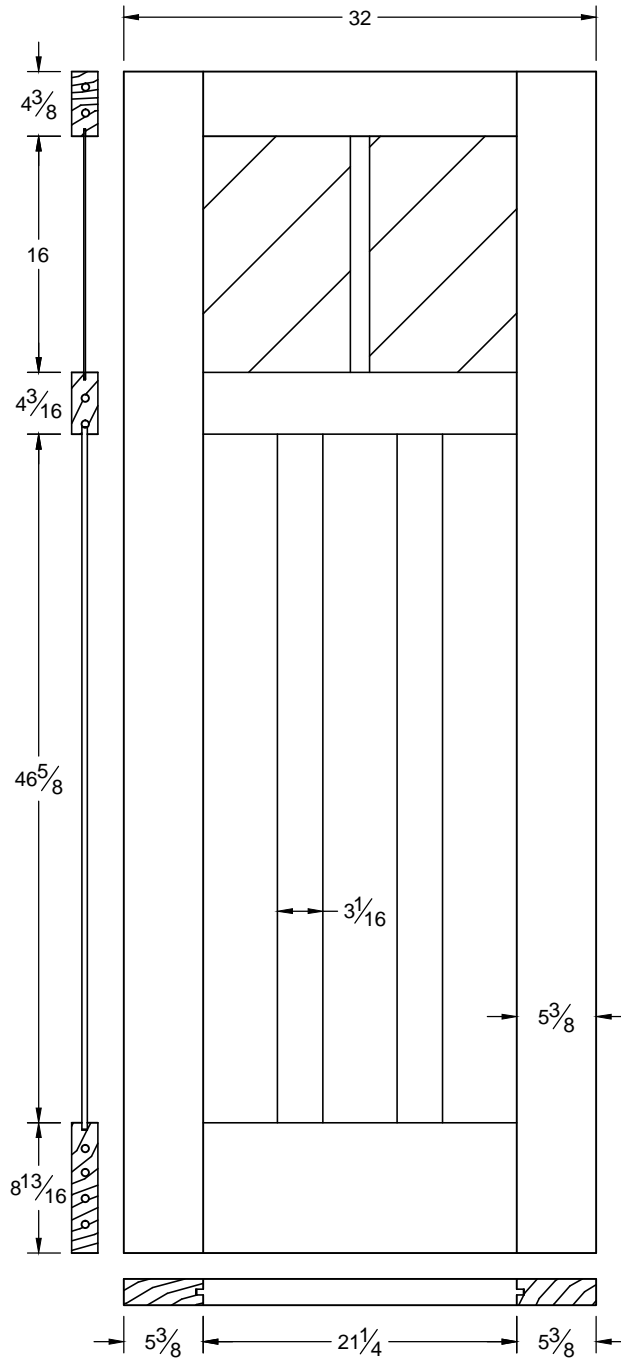

4539

Draw #:	Shaker 4539_36_80	
Date:	10 - 16 - 14	R1
Drawn By:	T Doughty	

This drawing contains information which is the property of Woodgrain Millwork, Inc. This drawing is received on confidence and contents may not be disclosed without the prior written consent of Woodgrain Millwork, Inc.

4539

Draw #:	Shaker 4539_34_80	
Date:	10 - 16 - 14	R1
Drawn By:	T Doughty	

 woodgrain doors

This drawing contains information which is the property of Woodgrain Millwork, Inc. This drawing is received on confidence and contents may not be disclosed without the prior written consent of Woodgrain Millwork, Inc.

4539

Draw #:	Shaker 4539_32_80	
Date:	10 - 16 - 14	R1
Drawn By:	T Doughty	