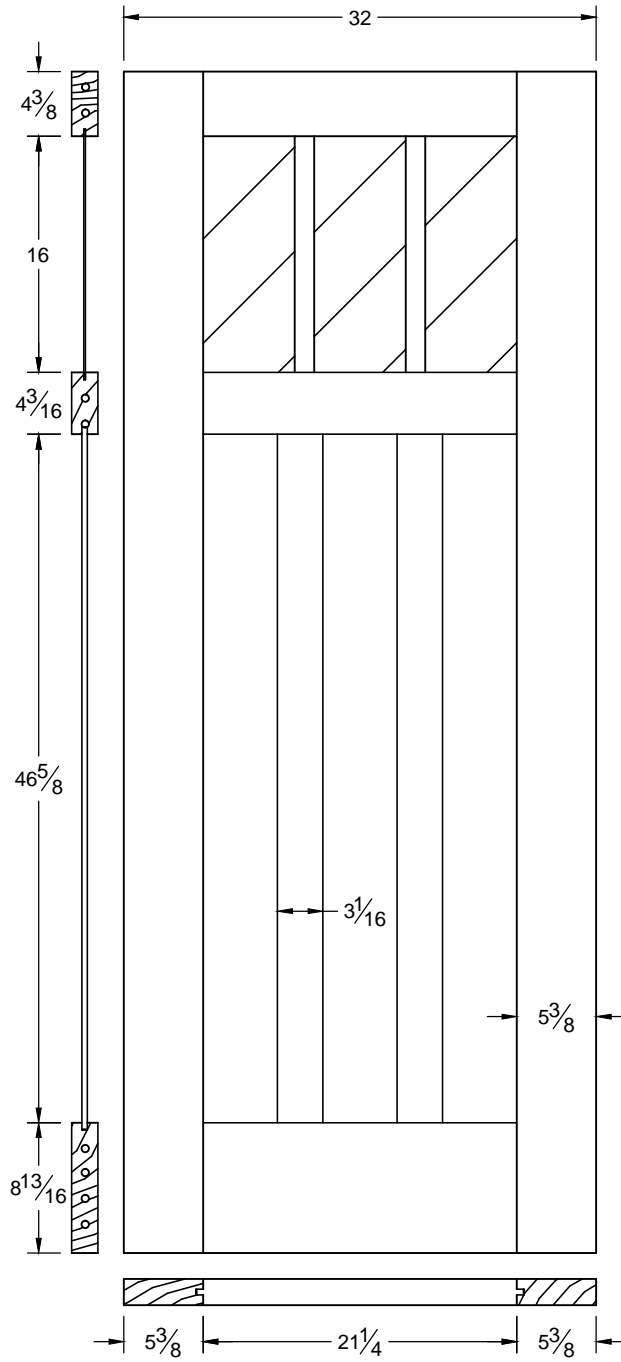

4537

Draw #:	Shaker 4537_36_80	
Date:	10 - 16 - 14	R1
Drawn By:	T Doughty	

This drawing contains information which is the property of Woodgrain Millwork, Inc. This drawing is received on confidence and contents may not be disclosed without the prior written consent of Woodgrain Millwork, Inc.

4537

Draw #:	Shaker 4537_34_80	
Date:	10 - 16 - 14	R1
Drawn By:	T Doughty	

 woodgrain doors

This drawing contains information which is the property of Woodgrain Millwork, Inc. This drawing is received on confidence and contents may not be disclosed without the prior written consent of Woodgrain Millwork, Inc.

4537

Draw #:	Shaker 4537_32_80	
Date:	10 - 16 - 14	R1
Drawn By:	T Doughty	