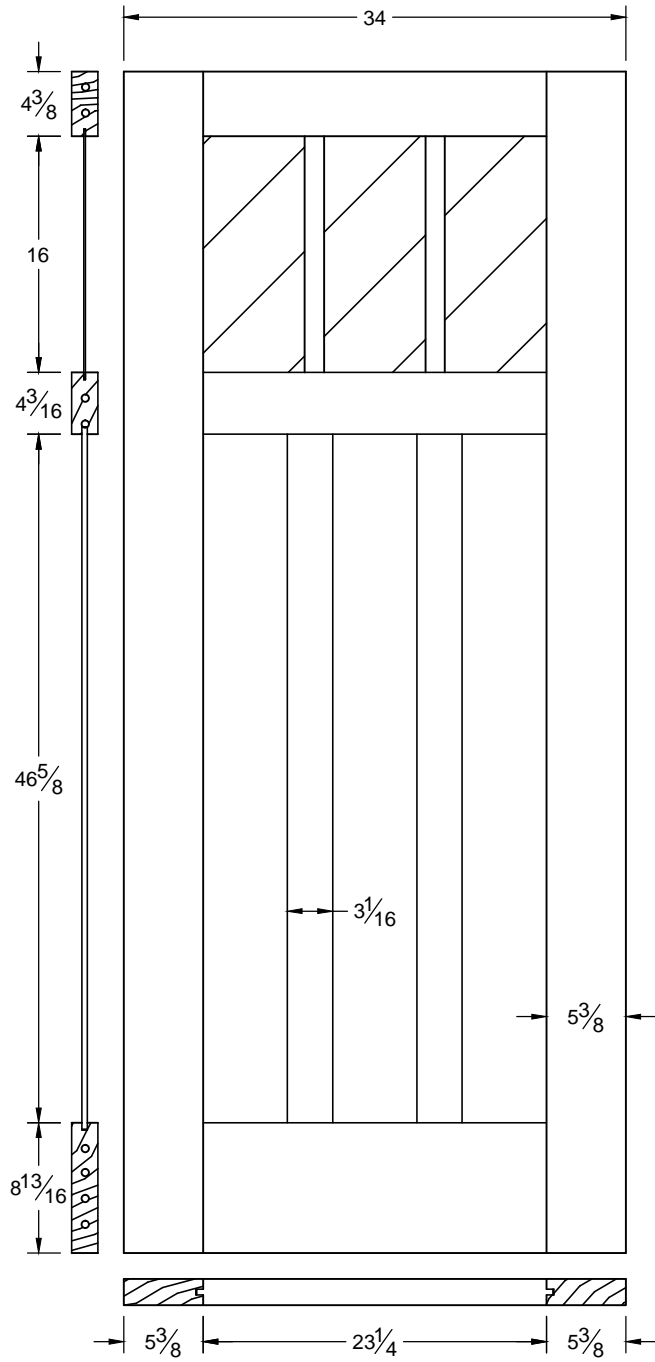

4537

Draw #:	Shaker 4537_36_80	
Date:	10 - 16 - 14	R1
Drawn By:	T Doughty	

This drawing contains information which is the property of Woodgrain Millwork, Inc. This drawing is received on confidence and contents may not be disclosed without the prior written consent of Woodgrain Millwork, Inc.

4537

Draw #:	Shaker 4537_34_80	
Date:	10 - 16 - 14	R1
Drawn By:	T Doughty	

 woodgrain doors

This drawing contains information which is the property of Woodgrain Millwork, Inc. This drawing is received on confidence and contents may not be disclosed without the prior written consent of Woodgrain Millwork, Inc.

4537

Draw #:	Shaker 4537_32_80	
Date:	10 - 16 - 14	R1
Drawn By:	T Doughty	