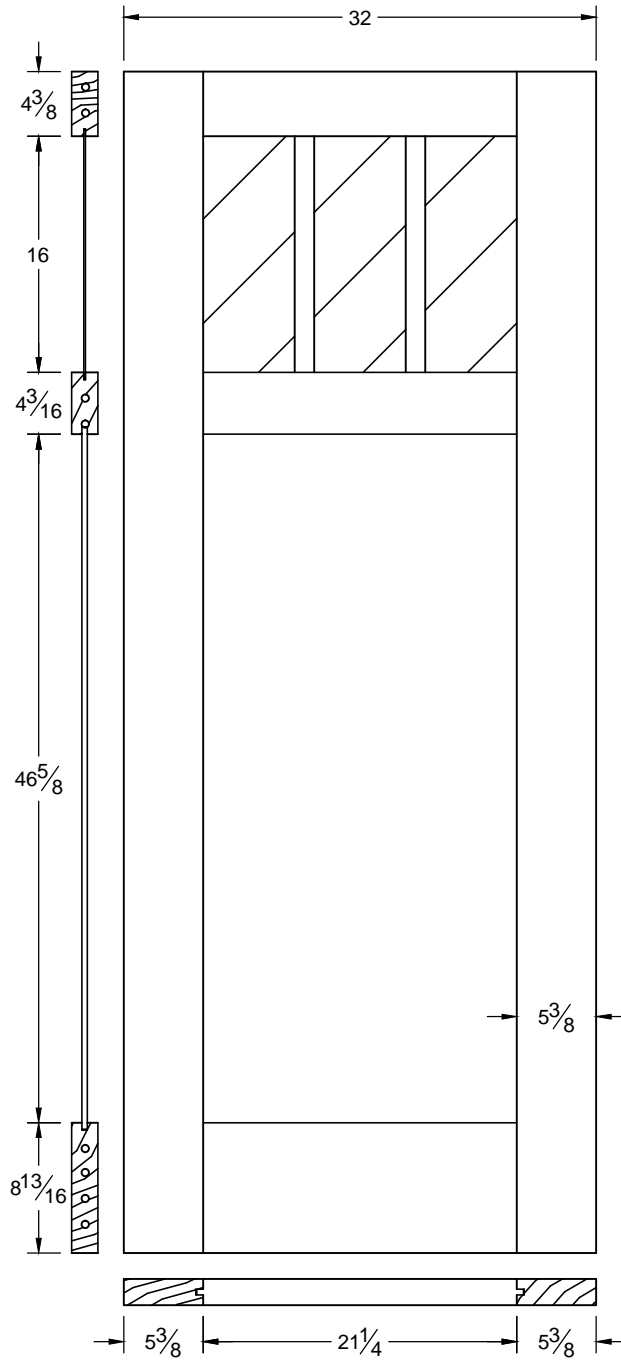

This drawing contains information which is the property of Woodgrain Millwork, Inc. This drawing is received on confidence and contents may not be disclosed without the prior written consent of Woodgrain Millwork, Inc.

4529

Draw #:	Shaker 4529_32_80	
Date:	10 - 16 - 14	R1
Drawn By:	T Doughty