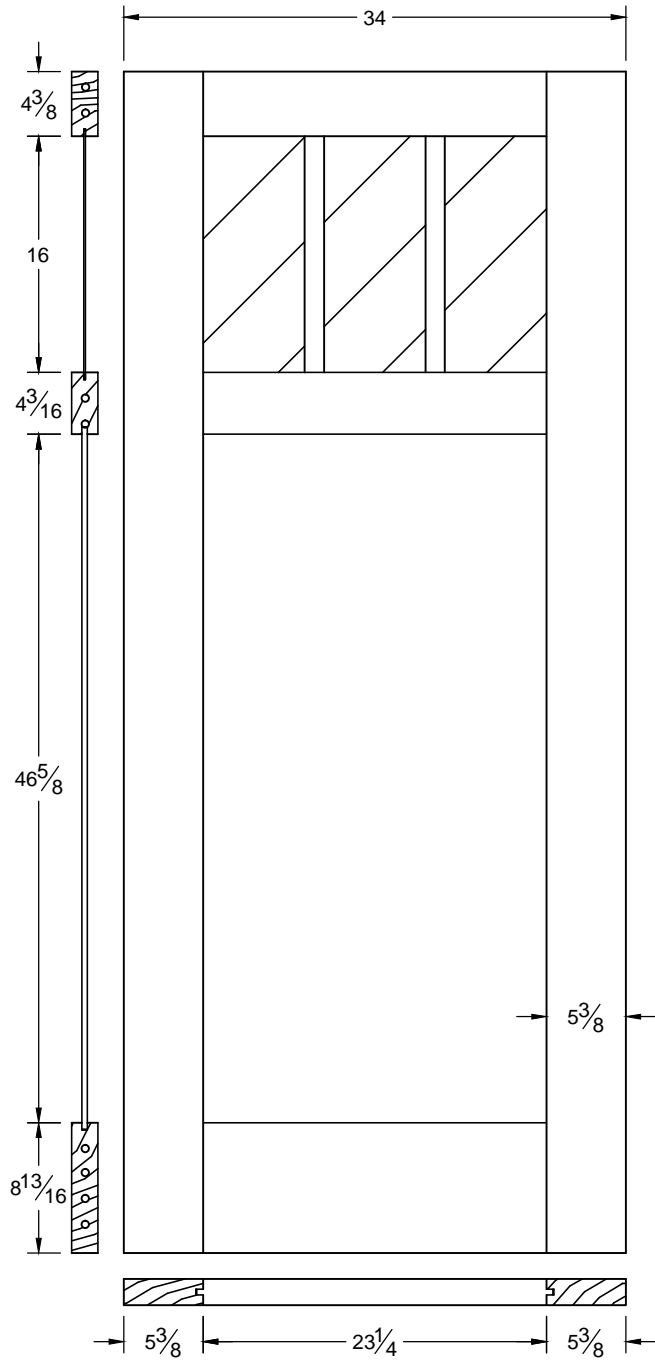

4529

Draw #:	Shaker 4529_36_80	
Date:	10 - 16 - 14	R1
Drawn By:	T Doughty	

This drawing contains information which is the property of Woodgrain Millwork, Inc. This drawing is received on confidence and contents may not be disclosed without the prior written consent of Woodgrain Millwork, Inc.

4529

Draw #:	Shaker 4529_28_80	
Date:	10 - 16 - 14	R1
Drawn By:	T Doughty	