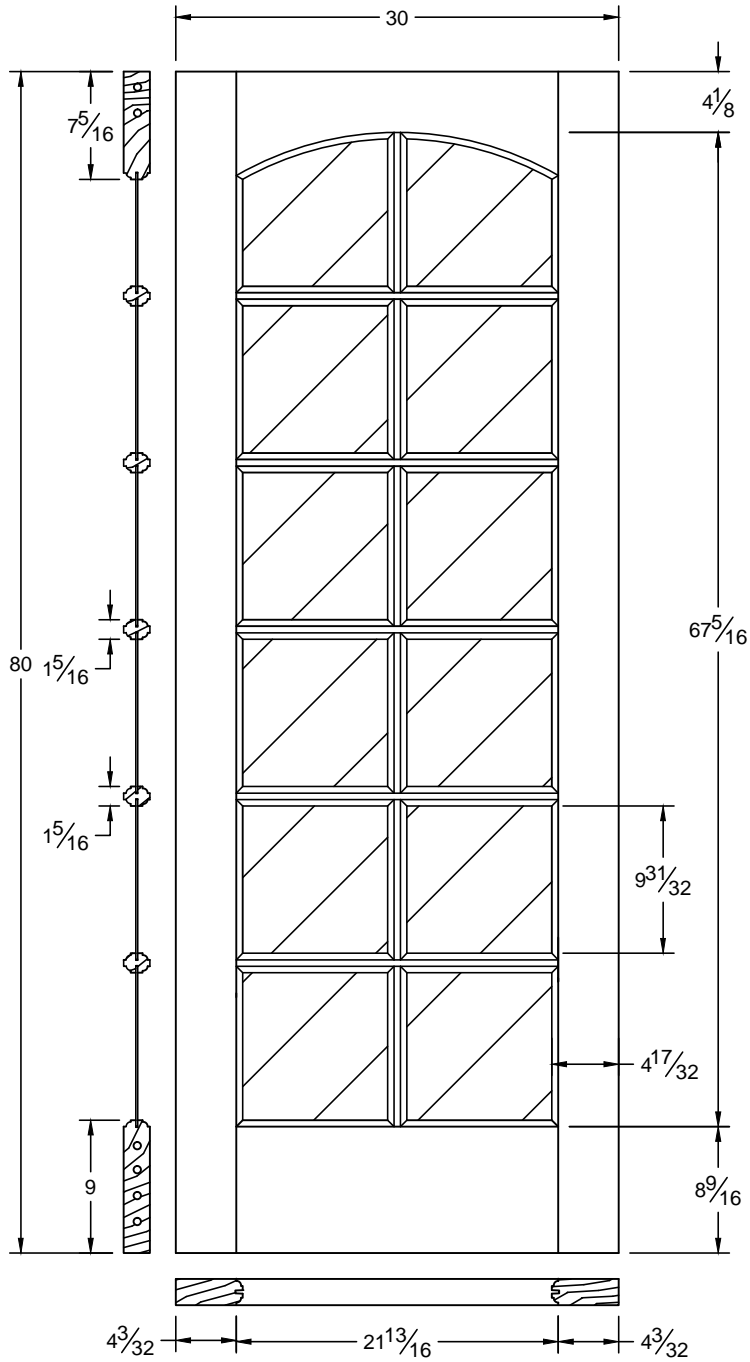

This drawing contains information which is the property of Woodgrain Millwork, Inc. This drawing is received on confidence and contents may not be disclosed without the prior written consent of Woodgrain Millwork, Inc.

846 / 6846

Draw #:	Ovolo 846_30_80
Date:	07 - 12 - 13
Drawn By:	T Doughty