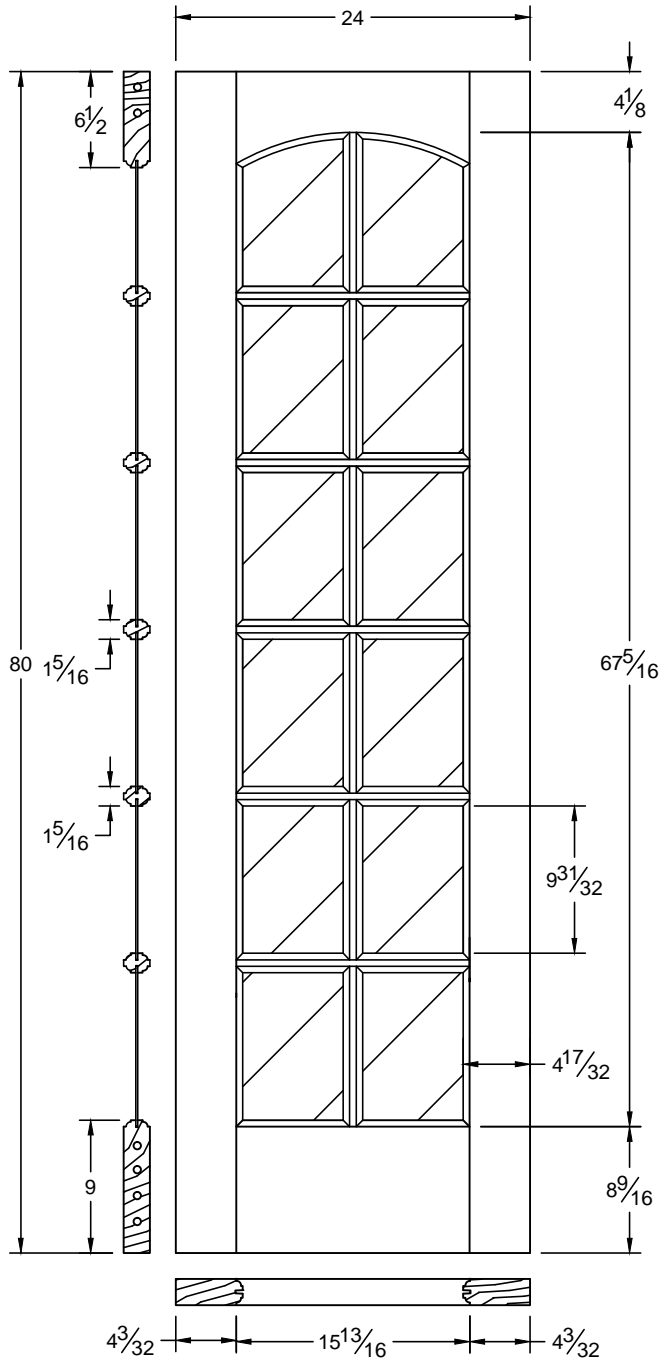

This drawing contains information which is the property of Woodgrain Millwork, Inc. This drawing is received on confidence and contents may not be disclosed without the prior written consent of Woodgrain Millwork, Inc.

846 / 6846

Draw #:	Ovolo 846_24_80
Date:	07 - 12 - 13
Drawn By:	T Doughty

woodgrain doors