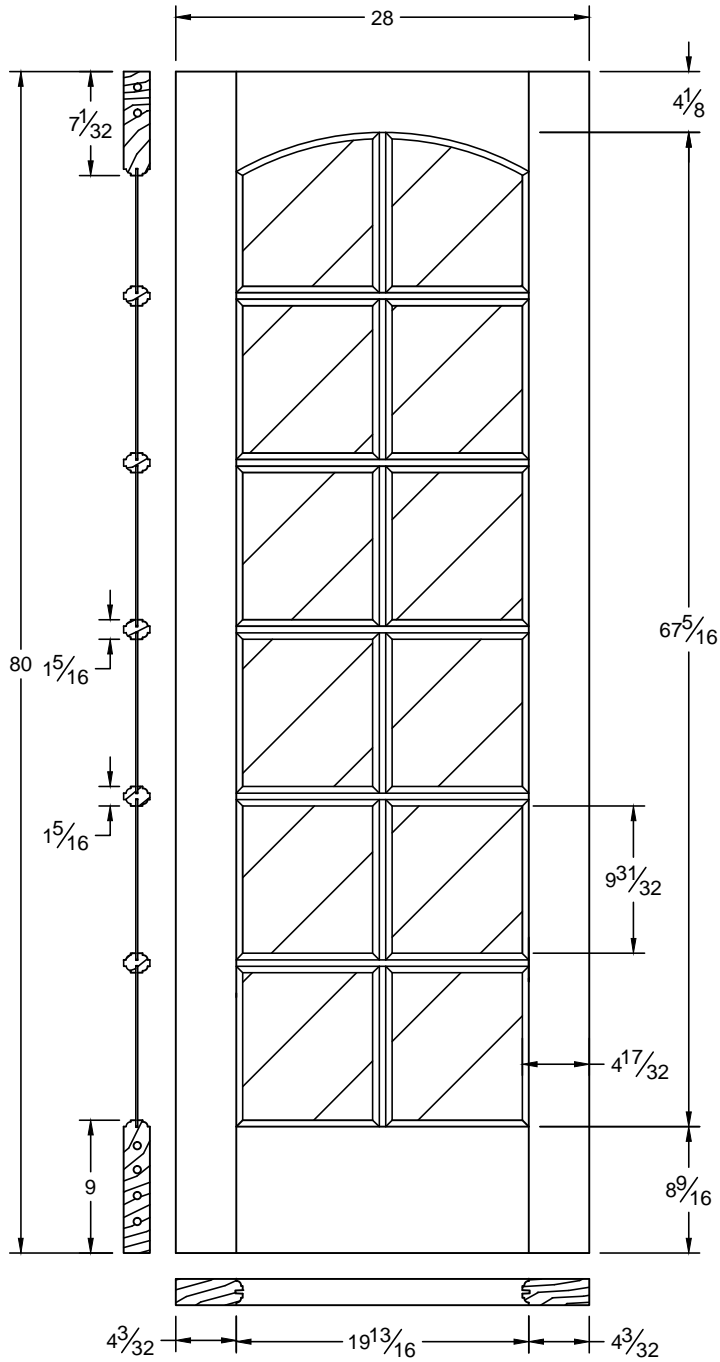

This drawing contains information which is the property of Woodgrain Millwork, Inc. This drawing is received on confidence and contents may not be disclosed without the prior written consent of Woodgrain Millwork, Inc.

846 / 6846

Draw #:	Ovolo 846_28_80
Date:	07 - 12 - 13
Drawn By:	T Doughty