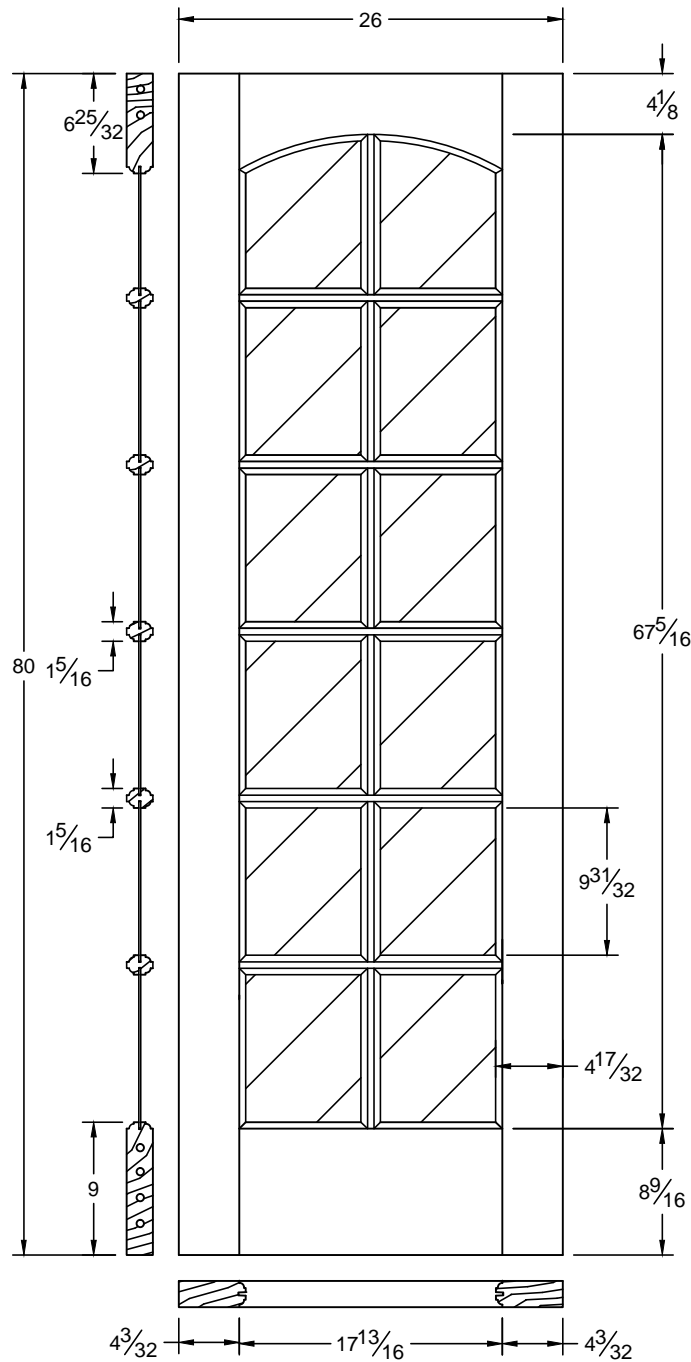

This drawing contains information which is the property of Woodgrain Millwork, Inc. This drawing is received on confidence and contents may not be disclosed without the prior written consent of Woodgrain Millwork, Inc.

846 / 6846

Draw #:	Ovolo 846_26_80
Date:	07 - 12 - 13
Drawn By:	T Doughty