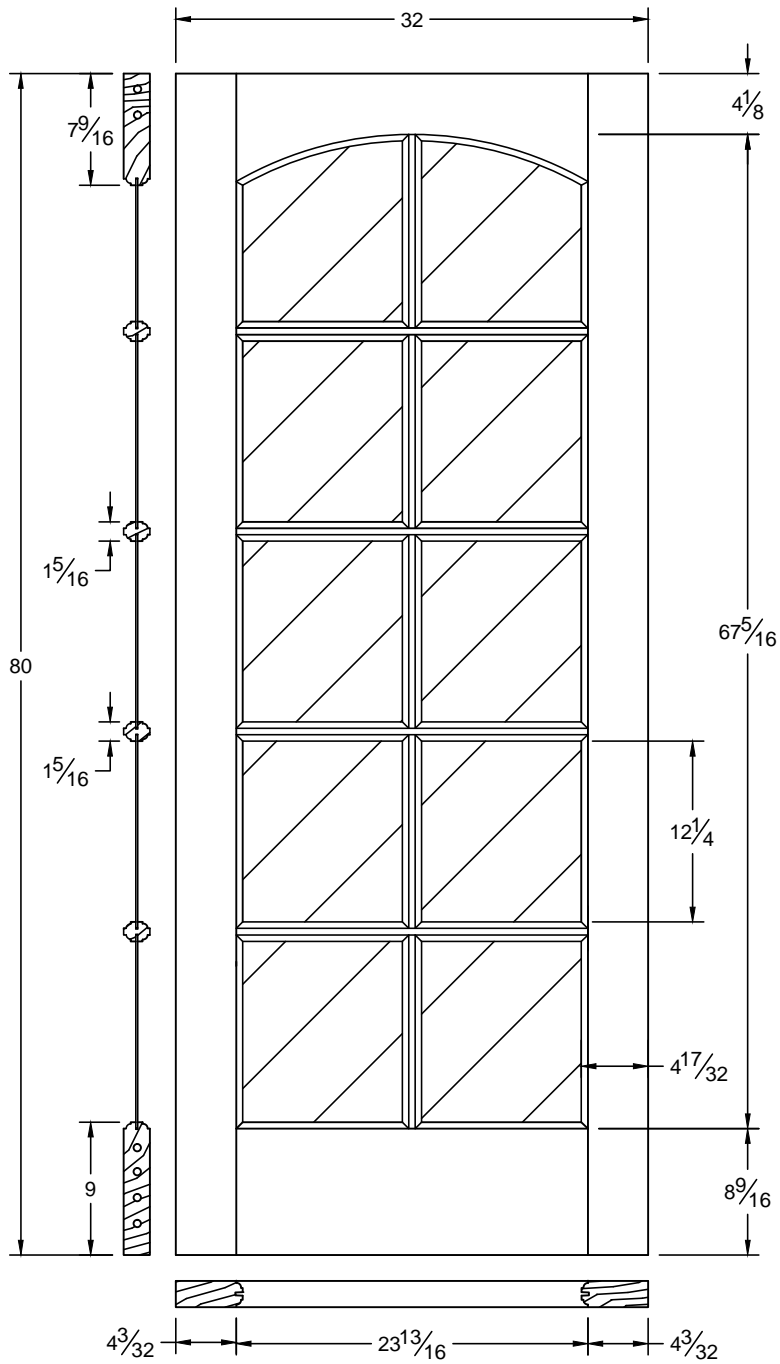

This drawing contains information which is the property of Woodgrain Millwork, Inc. This drawing is received on confidence and contents may not be disclosed without the prior written consent of Woodgrain Millwork, Inc.

845 / 6845

Draw #:	Ovolo 845_32_80
Date:	09 - 29 - 12
Drawn By:	T Doughty

woodgrain doors