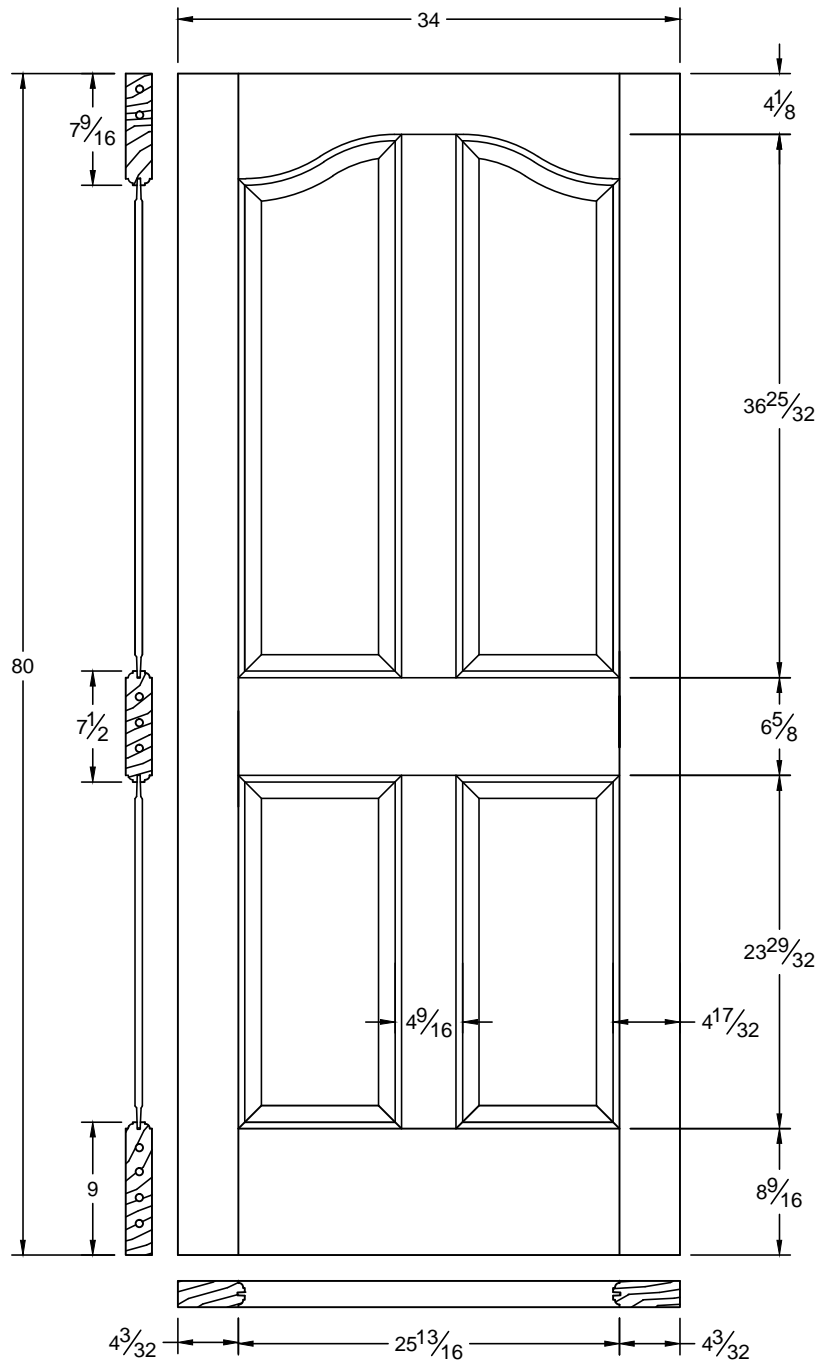

This drawing contains information which is the property of Woodgrain Millwork, Inc. This drawing is received on confidence and contents may not be disclosed without the prior written consent of Woodgrain Millwork, Inc.

806

Draw #:	Ovolo 806_34_80
Date:	11 - 03 - 12
Drawn By:	T Doughty

woodgrain doors