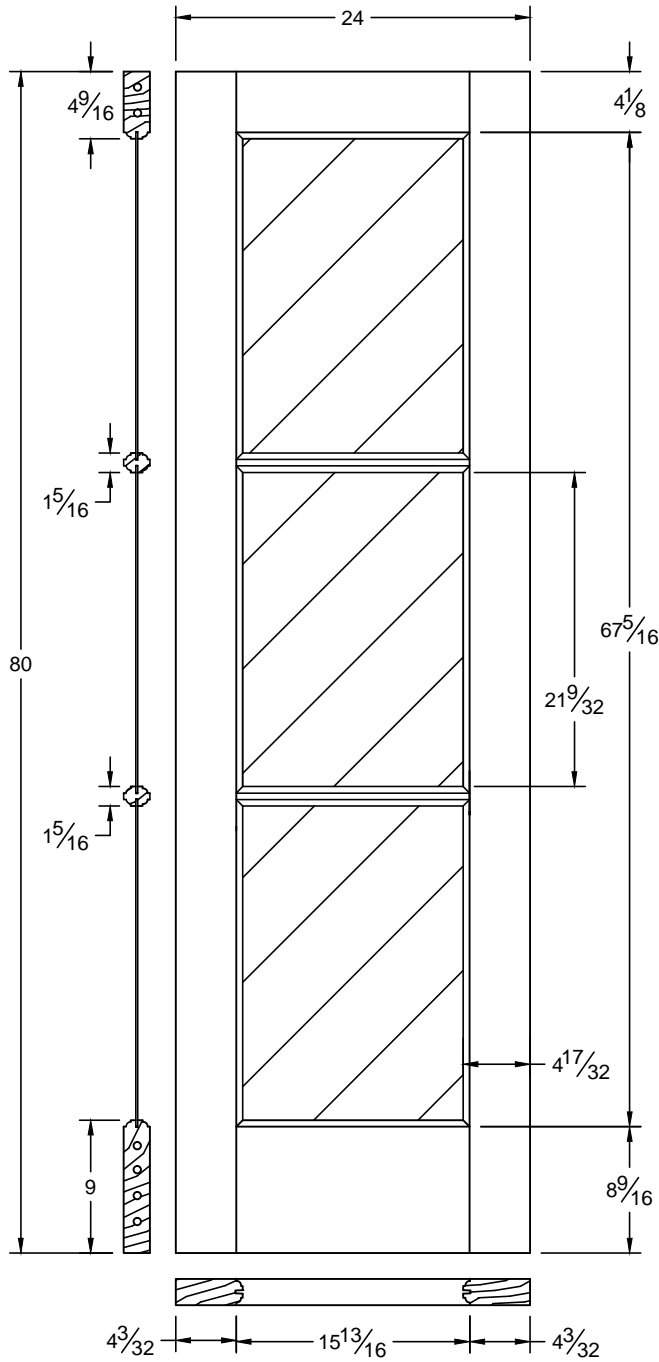

This drawing contains information which is the property of Woodgrain Millwork, Inc. This drawing is received on confidence and contents may not be disclosed without the prior written consent of Woodgrain Millwork, Inc.

633 / 6633

Draw #:	Ovolo 633_24_80
Date:	03 - 07 - 13
Drawn By:	T Doughty

woodgrain doors