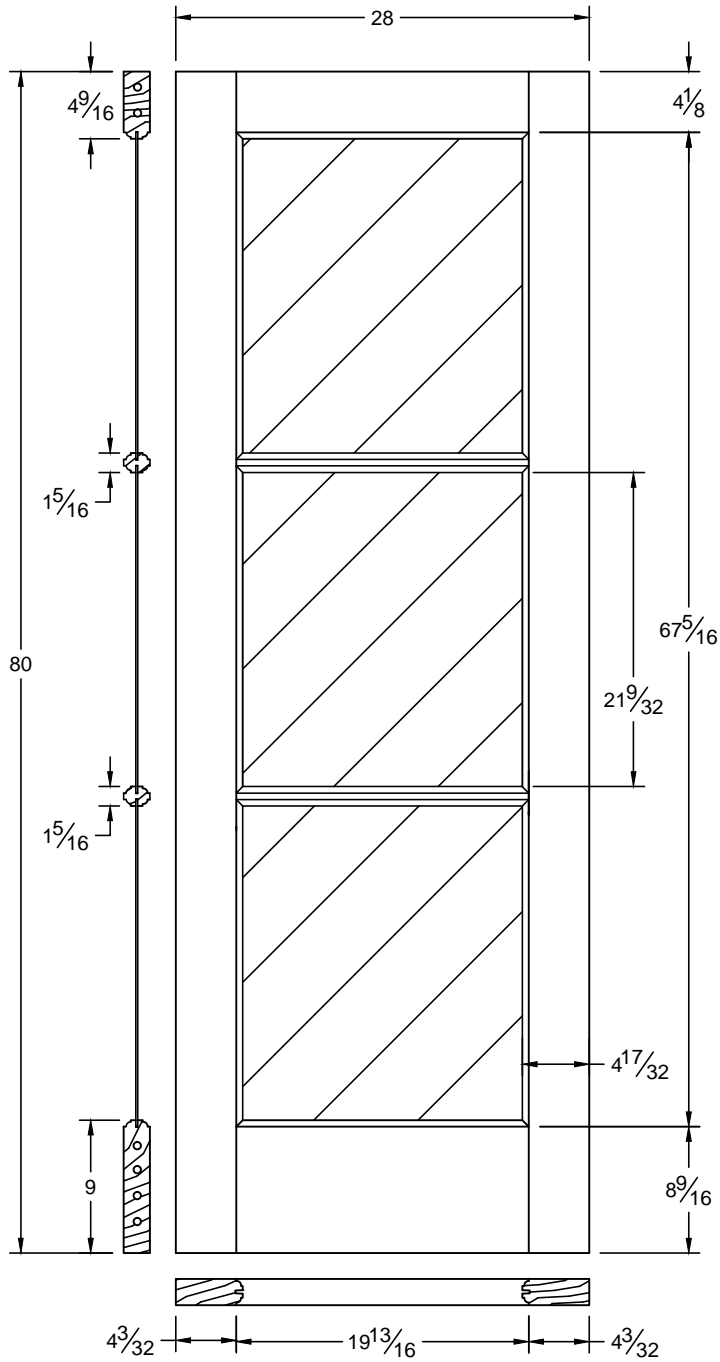

633 / 6633

|           |                 |
|-----------|-----------------|
| Draw #:   | Ovolo 633_30_80 |
| Date:     | 03 - 07 - 13    |
| Drawn By: | T Doughty       |

  
woodgrain doors

This drawing contains information which is the property of Woodgrain Millwork, Inc. This drawing is received on confidence and contents may not be disclosed without the prior written consent of Woodgrain Millwork, Inc.