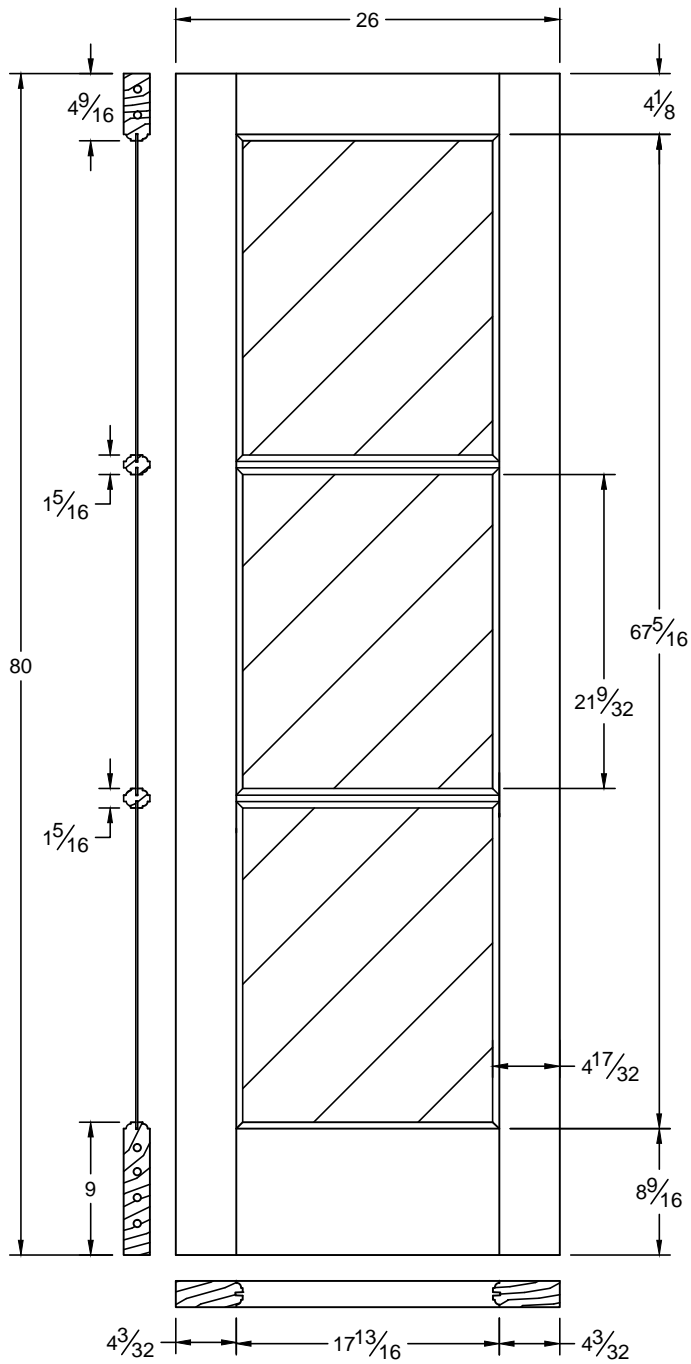

This drawing contains information which is the property of Woodgrain Millwork, Inc. This drawing is received on confidence and contents may not be disclosed without the prior written consent of Woodgrain Millwork, Inc.

633 / 6633

Draw #:	Ovolo 633_26_80
Date:	03 - 07 - 13
Drawn By:	T Doughty

woodgrain doors