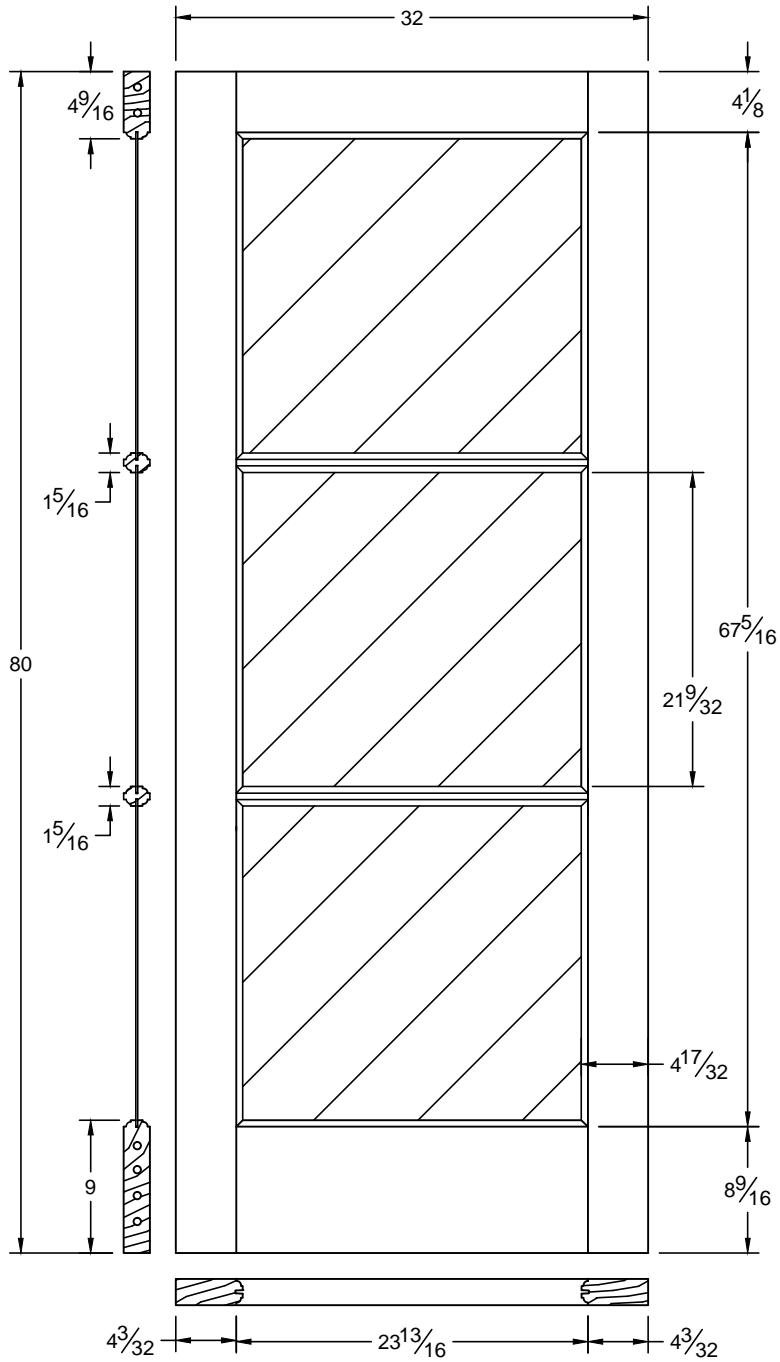

This drawing contains information which is the property of Woodgrain Millwork, Inc. This drawing is received on confidence and contents may not be disclosed without the prior written consent of Woodgrain Millwork, Inc.

633 / 6633

Draw #:	Ovolo 633_32_80
Date:	03 - 07 - 13
Drawn By:	T Doughty