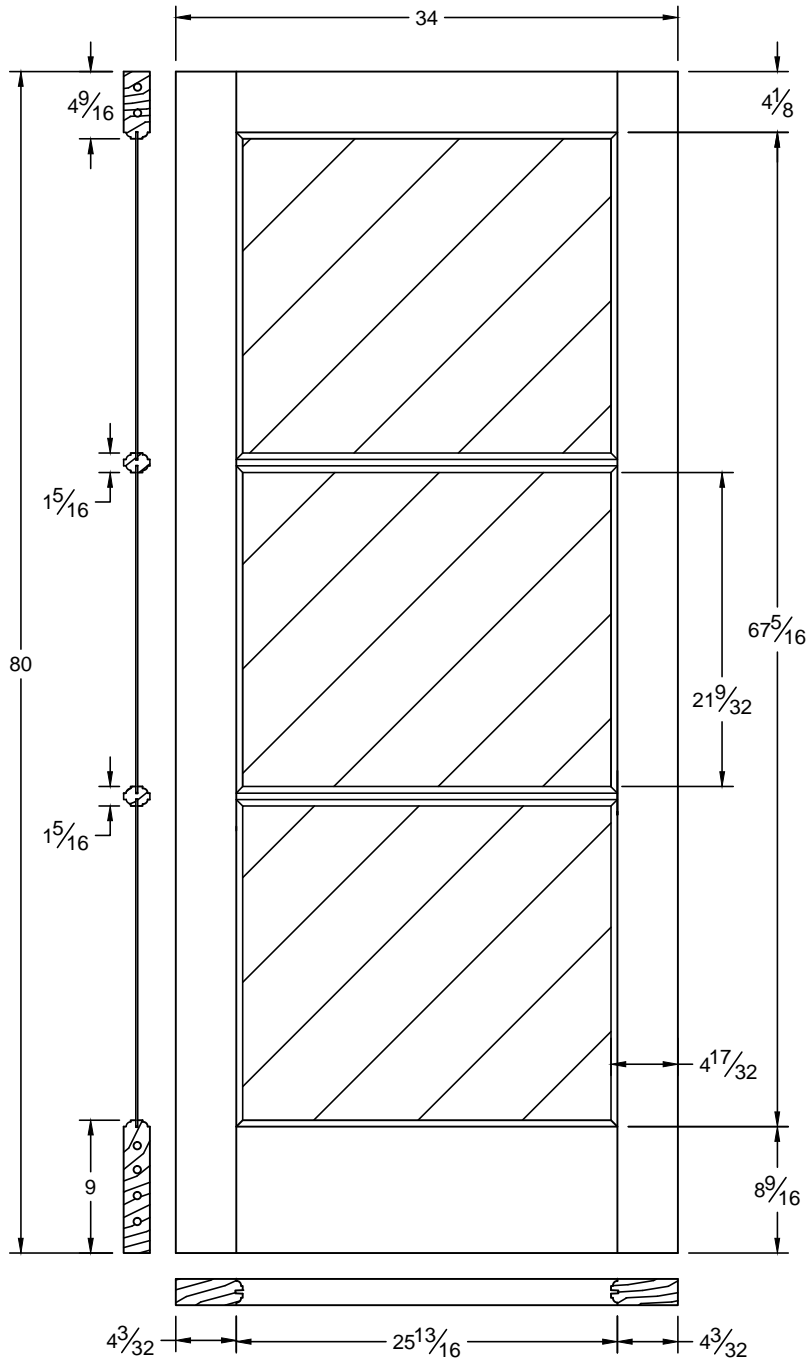

633 / 6633

|           |                 |
|-----------|-----------------|
| Draw #:   | Ovolo 633_36_80 |
| Date:     | 03 - 07 - 13    |
| Drawn By: | T Doughty       |

  
woodgrain doors

This drawing contains information which is the property of Woodgrain Millwork, Inc. This drawing is received on confidence and contents may not be disclosed without the prior written consent of Woodgrain Millwork, Inc.