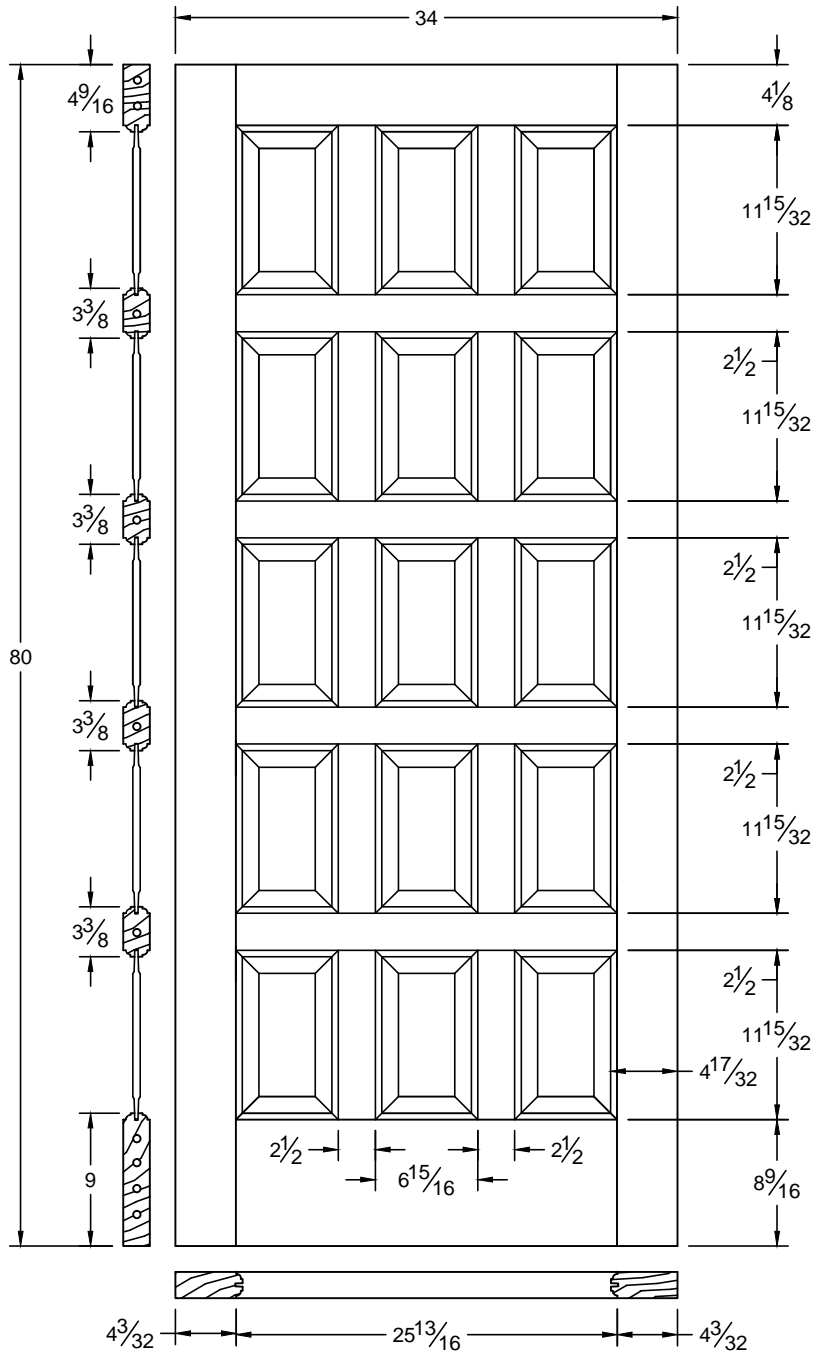

This drawing contains information which is the property of Woodgrain Millwork, Inc. This drawing is received on confidence and contents may not be disclosed without the prior written consent of Woodgrain Millwork, Inc.

113

Draw #:	Ovolo 113_34_80
Date:	02 - 16 - 13
Drawn By:	T Doughty

woodgrain doors