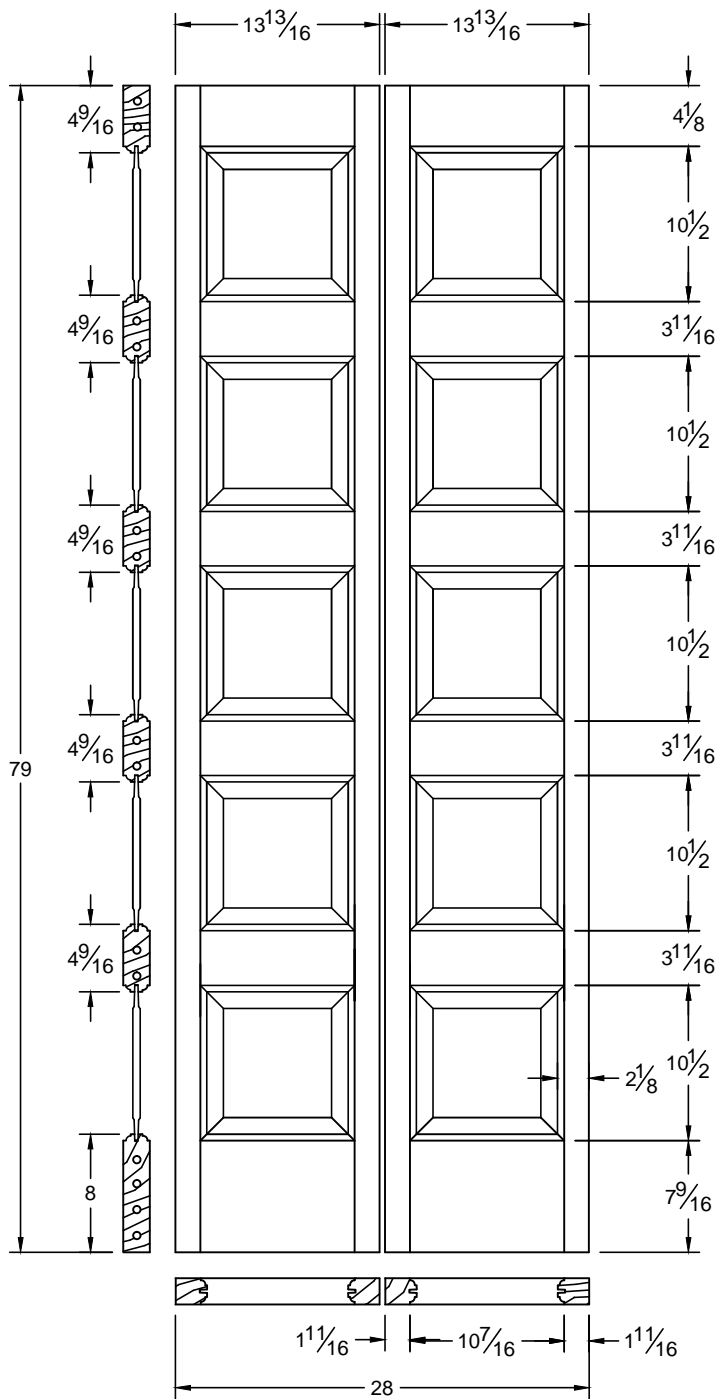

This drawing contains information which is the property of Woodgrain Millwork, Inc. This drawing is received on confidence and contents may not be disclosed without the prior written consent of Woodgrain Millwork, Inc.

107 BF

Draw #:	Ovolo 107_28_79-BF
Date:	03 - 09 - 13
Drawn By:	T Doughty

woodgrain doors