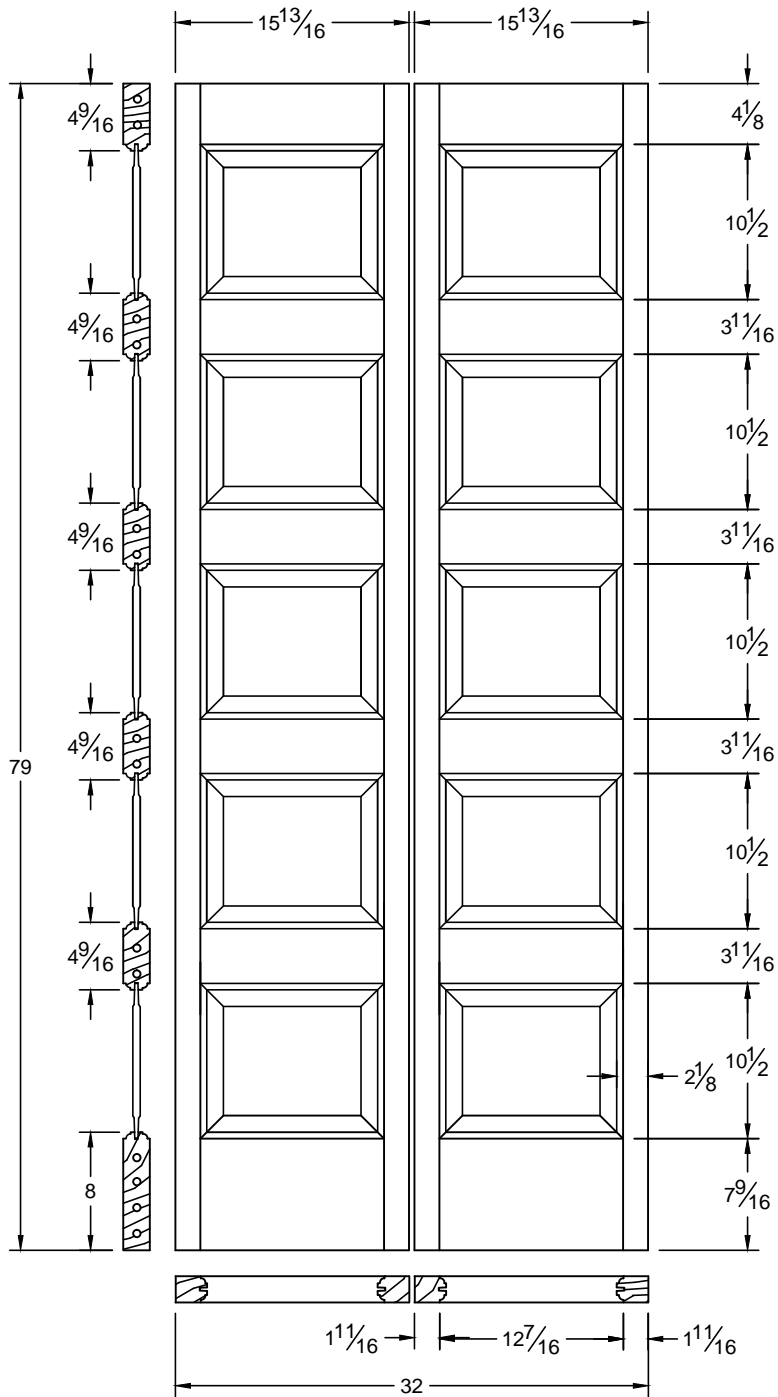

This drawing contains information which is the property of Woodgrain Millwork, Inc. This drawing is received on confidence and contents may not be disclosed without the prior written consent of Woodgrain Millwork, Inc.

107 BF

Draw #:	Ovolo 107_32_79-BF
Date:	03 - 09 - 13
Drawn By:	T Doughty