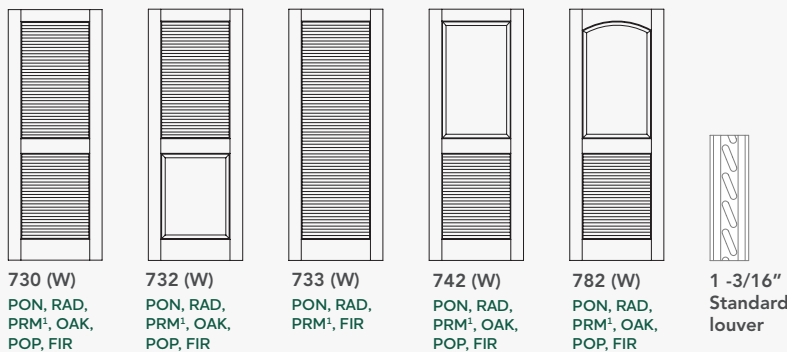

PANEL OPTIONS

*DBH style also available as a 3/4 Fir panel.

DOOR SPECIFICATIONS

- HEIGHTS: 6'8", 7'0" and 8'0"
- WIDTHS: 1'0" to 3'0"
- THICKNESSES: 1-3/8" and 1-3/4"
- ADA Compliant Models available with 11" bottom rail designated with: (W)

STANDARD LOUVER

PREMIUM WIDE LOUVER

FALSE LOUVER

PREMIUM WIDE FALSE LOUVER