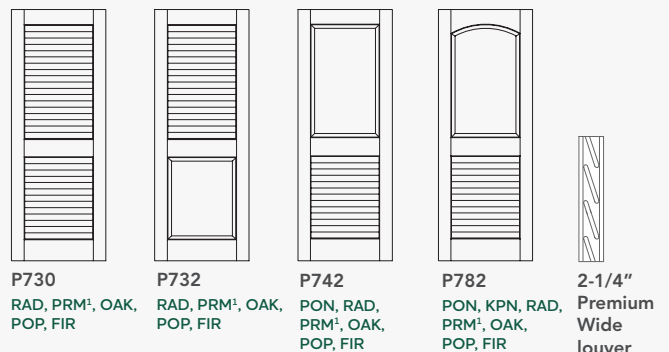

PANEL OPTIONS

*DBH style also available as a 3/4 Fir panel.

DOOR SPECIFICATIONS

- HEIGHTS: 6'8", 7'0" and 8'0"
- WIDTHS: 1'0" to 3'0"
- THICKNESSES: 1-3/8" and 1-3/4"
- ADA Compliant Models available with 11" bottom rail designated with: (W)

STANDARD LOUVER

PREMIUM WIDE LOUVER

FALSE LOUVER

PREMIUM WIDE FALSE LOUVER