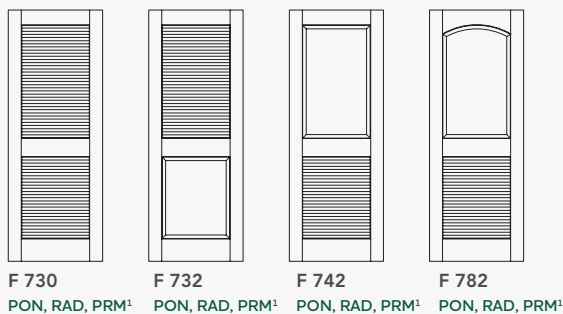

PANEL OPTIONS

*DBH style also available as a 3/4 Fir panel.

DOOR SPECIFICATIONS

- HEIGHTS: 6'8", 7'0" and 8'0"
- WIDTHS: 1'0" to 3'0"
- THICKNESSES: 1-3/8" and 1-3/4"
- ADA Compliant Models available with 11" bottom rail designated with: (W)

STANDARD LOUVER

PREMIUM WIDE LOUVER

FALSE LOUVER

PREMIUM WIDE FALSE LOUVER