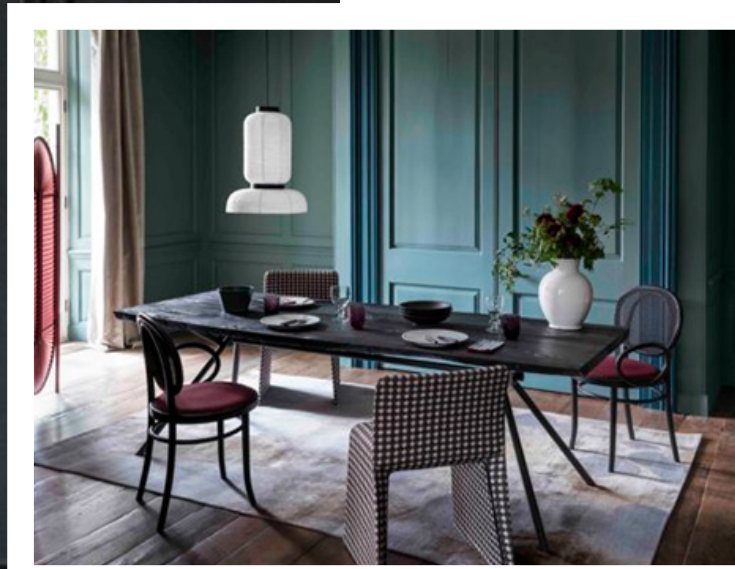

COLONIAL CLASSIC COLLECTION

COLOR PALETTE //

PROFILE CHART //

The Classic Colonial Collection by Woodgrain offers a symmetrical and formal assortment of wood mouldings and doors. This collection creates a versatile design that is suitable for any style home.

	45	Crown	9/16" x 5-1/4"
	47	Crown	9/16" x 4-5/8"
	51	Crown	9/16" x 3-1/4"
	444	Casing	11/16" x 3-1/2"
	356	Casing	11/16" x 2-1/4"
	618	Base	9/16" x 5-1/4"
	620	Base	9/16" x 4-1/4"
	390	Chair Rail	11/16" x 2-5/8"