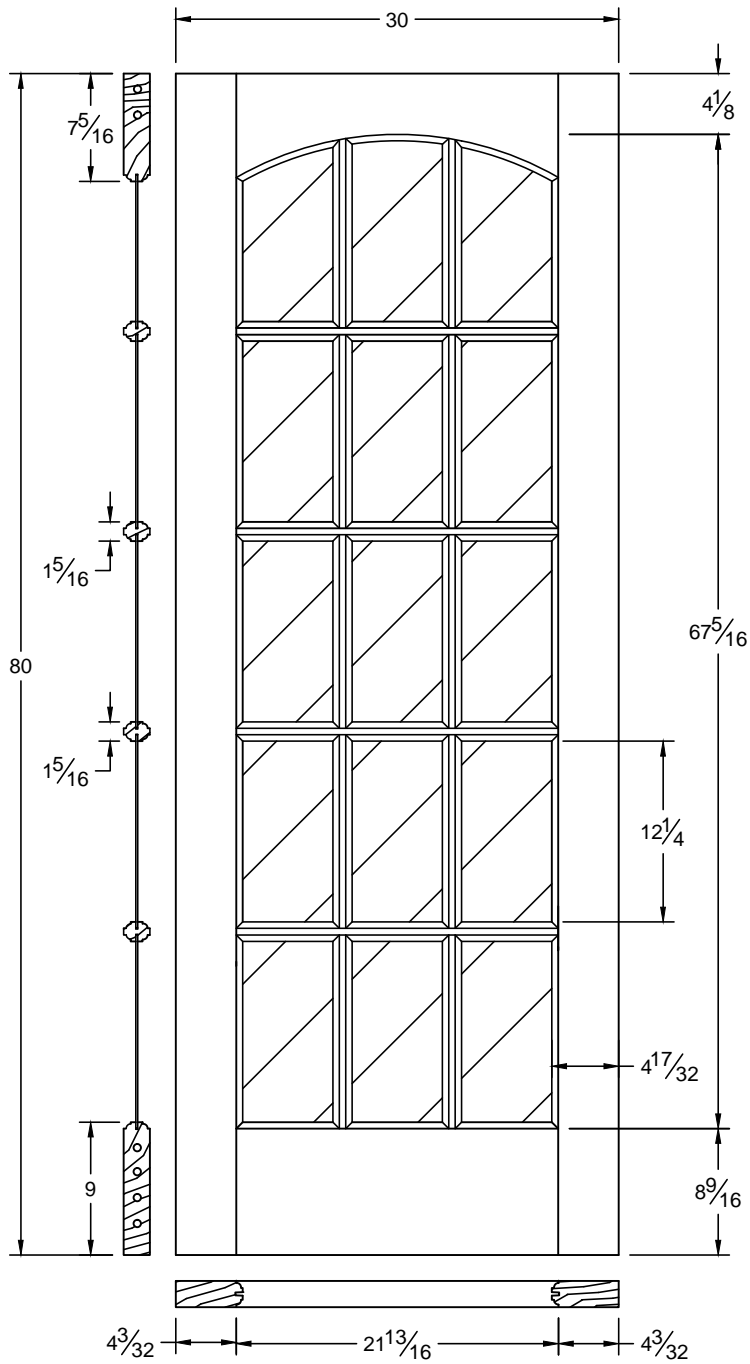

This drawing contains information which is the property of Woodgrain Millwork, Inc. This drawing is received on confidence and contents may not be disclosed without the prior written consent of Woodgrain Millwork, Inc.

847 / 6847

Draw #:	Ovolo 847_30_80
Date:	09 - 29 - 12
Drawn By:	T Doughty

woodgrain doors