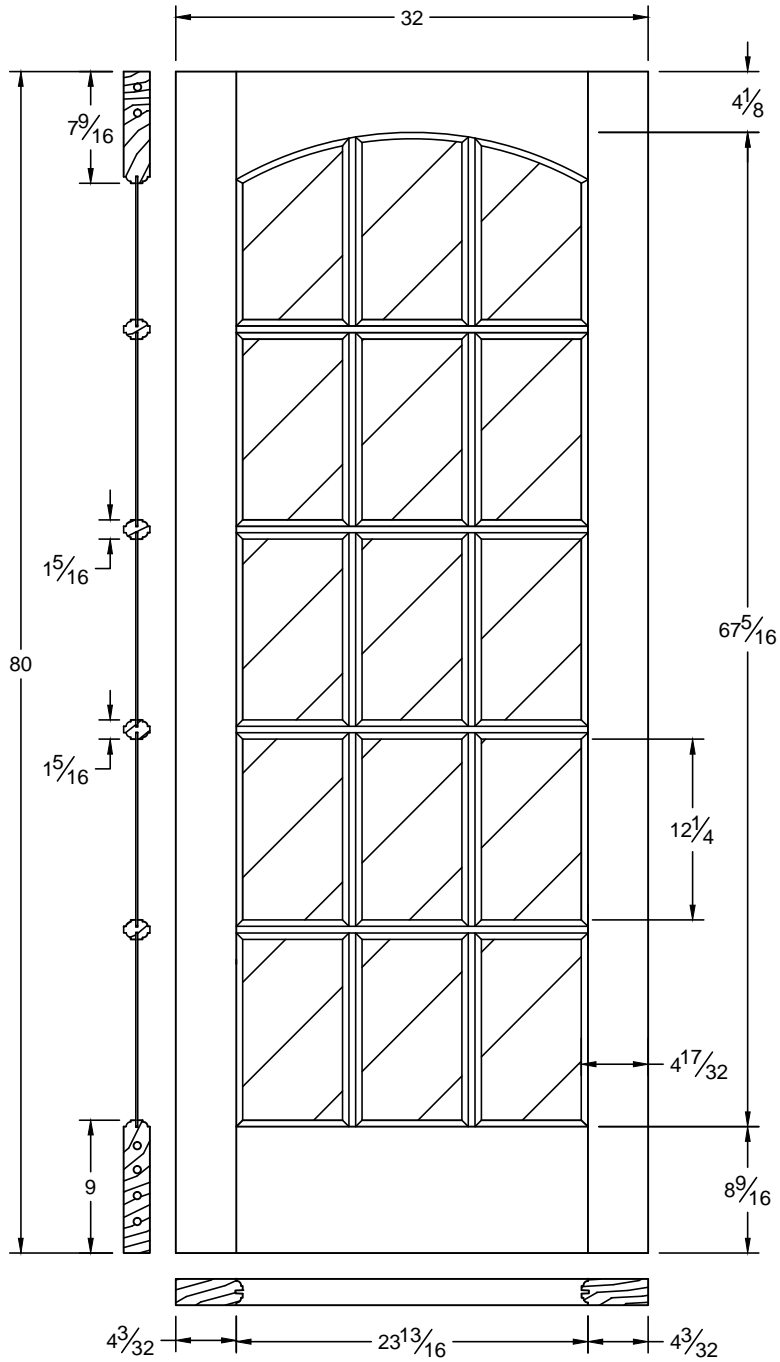

This drawing contains information which is the property of Woodgrain Millwork, Inc. This drawing is received on confidence and contents may not be disclosed without the prior written consent of Woodgrain Millwork, Inc.

847 / 6847

Draw #:	Ovolo 847_32_80
Date:	09 - 29 - 12
Drawn By:	T Doughty