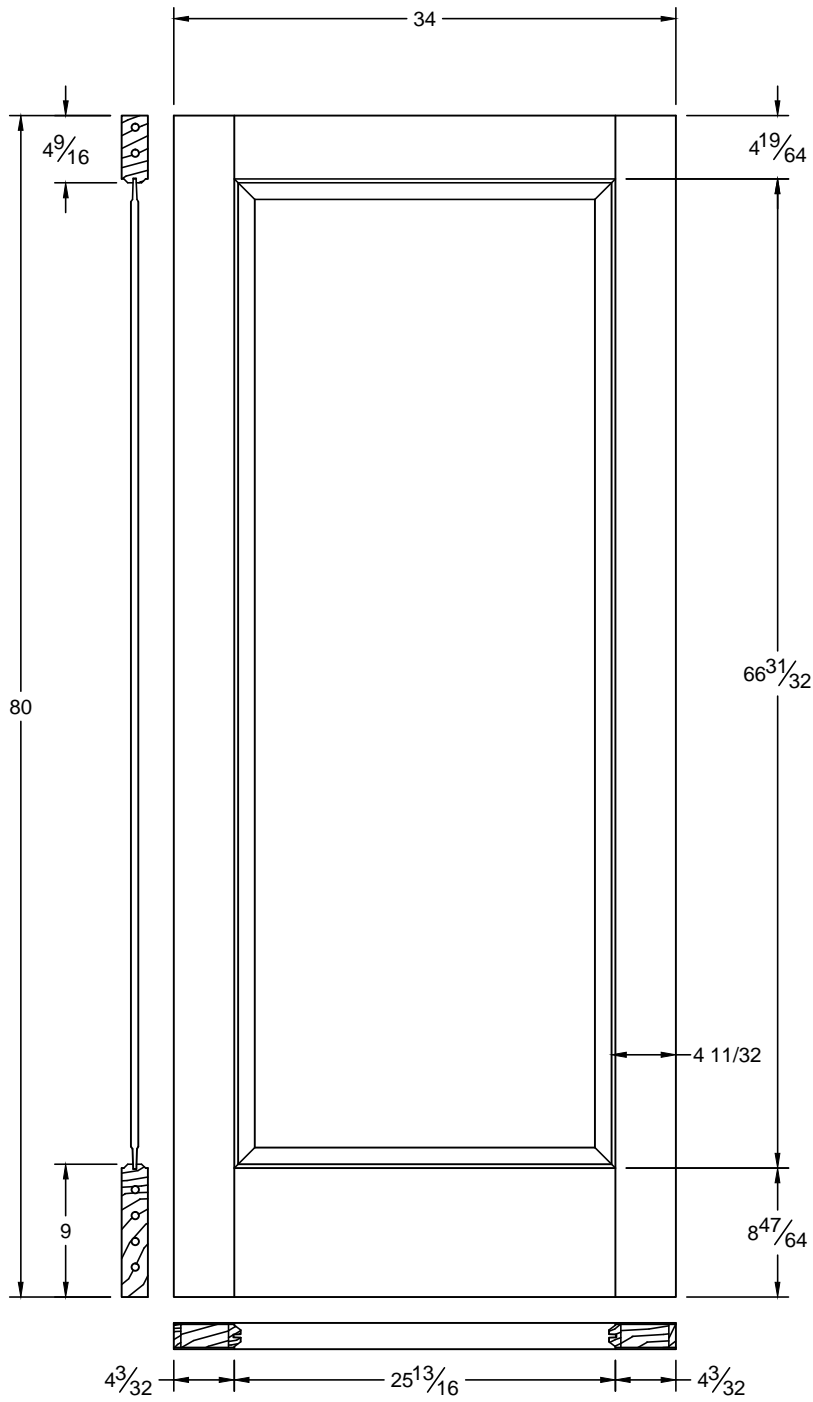

This drawing contains information which is the property of Woodgrain Millwork, Inc. This drawing is received on confidence and contents may not be disclosed without the prior written consent of Woodgrain Millwork, Inc.

20

Draw #:	Taper 20_34_80
Date:	11 - 10 - 12
Drawn By:	T Doughty

woodgrain doors