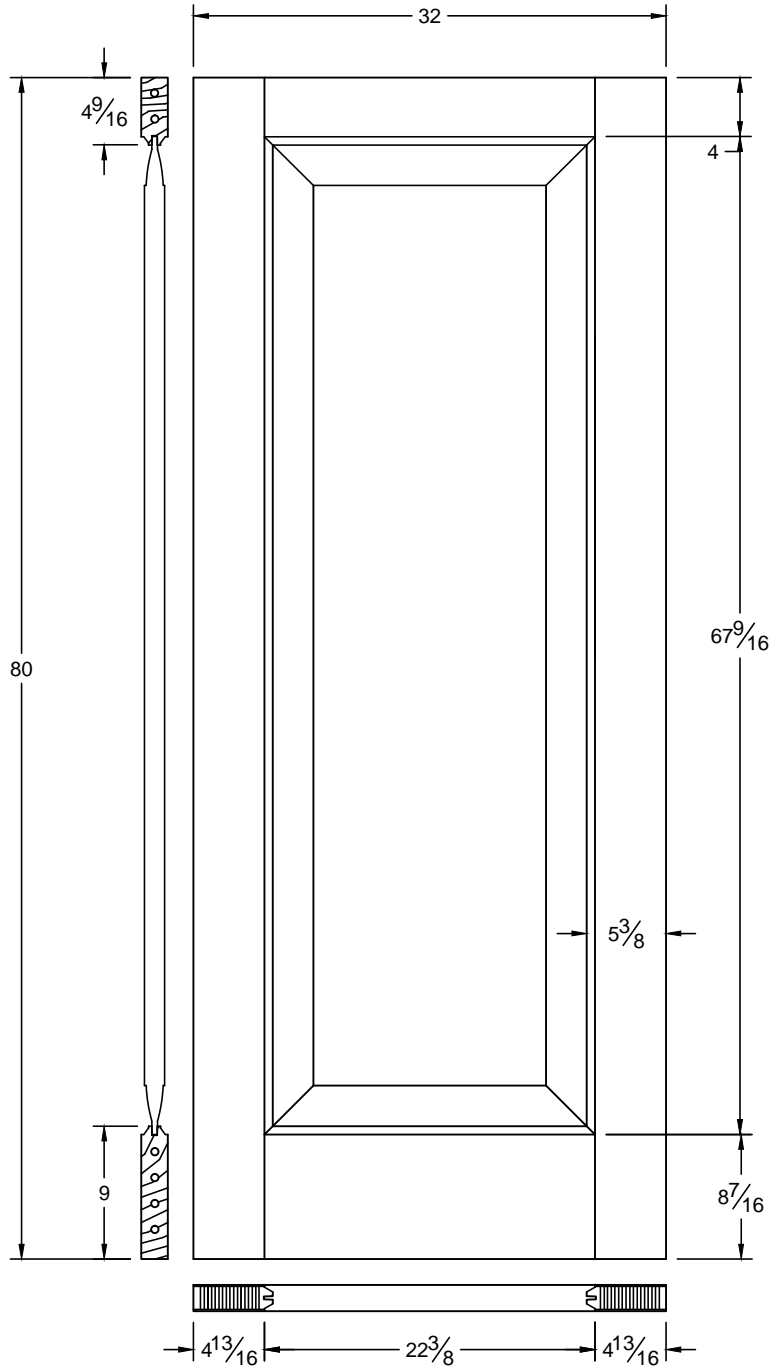

This drawing contains information which is the property of Woodgrain Millwork, Inc. This drawing is received on confidence and contents may not be disclosed without the prior written consent of Woodgrain Millwork, Inc.

20 SRR

Draw #:	Breck 20_32_80_SRR
Date:	01 - 08 - 13
Drawn By:	T Doughty

woodgrain doors