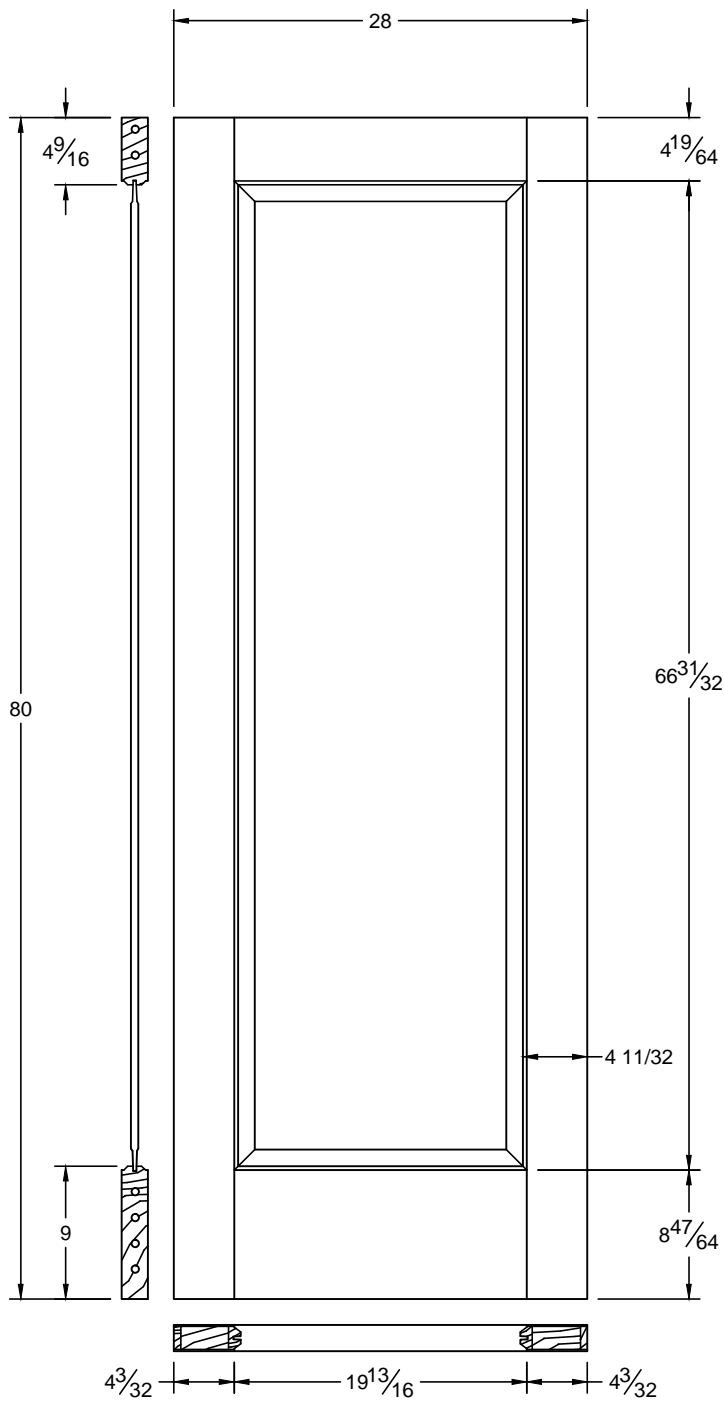

This drawing contains information which is the property of Woodgrain Millwork, Inc. This drawing is received on confidence and contents may not be disclosed without the prior written consent of Woodgrain Millwork, Inc.

20

Draw #:	Taper 20_28_80
Date:	11 - 10 - 12
Drawn By:	T Doughty

woodgrain doors