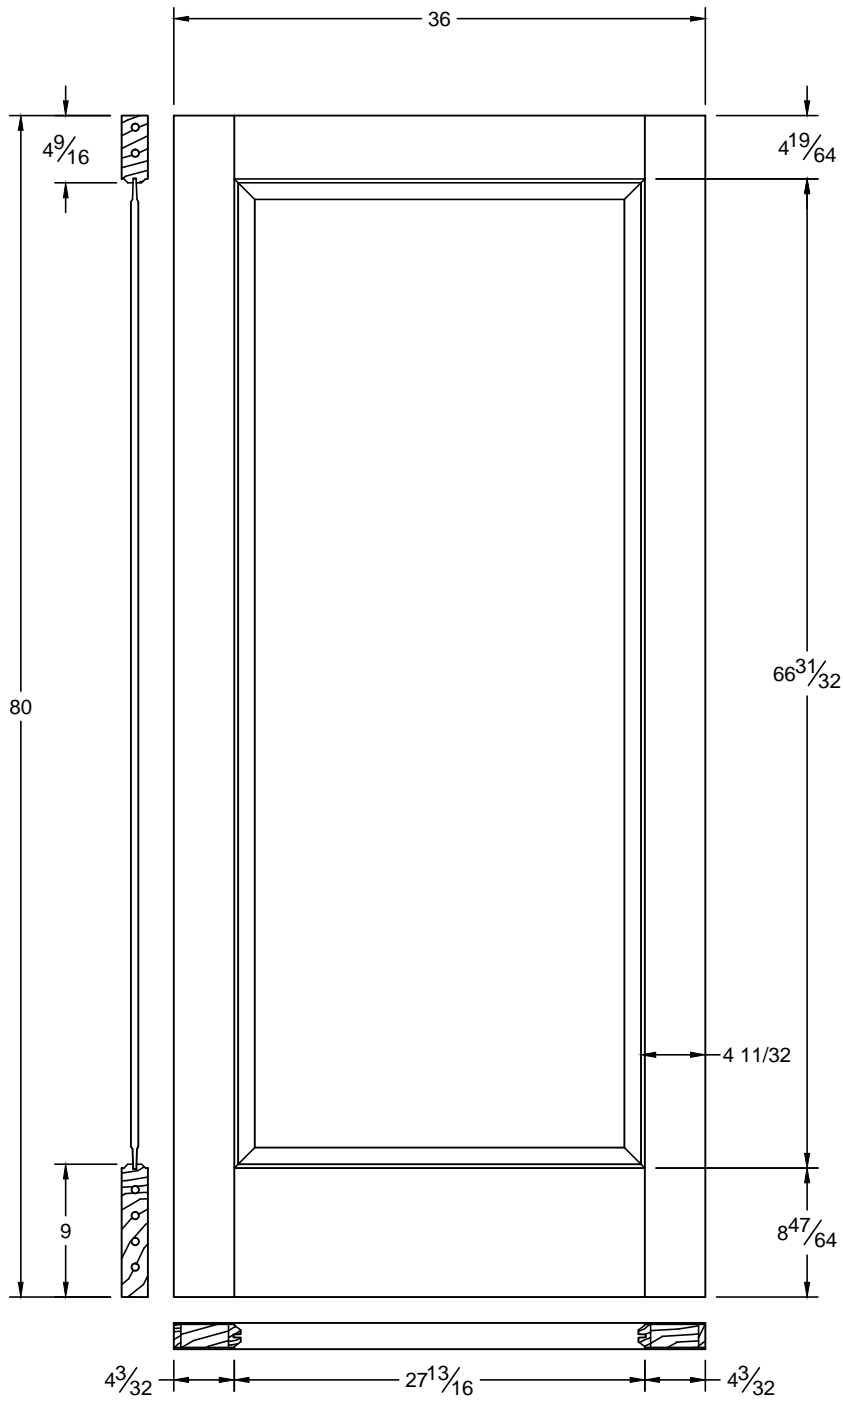

This drawing contains information which is the property of Woodgrain Millwork, Inc. This drawing is received on confidence and contents may not be disclosed without the prior written consent of Woodgrain Millwork, Inc.

20

Draw #:	Taper 20_36_80
Date:	11 - 10 - 12
Drawn By:	T Doughty

woodgrain doors