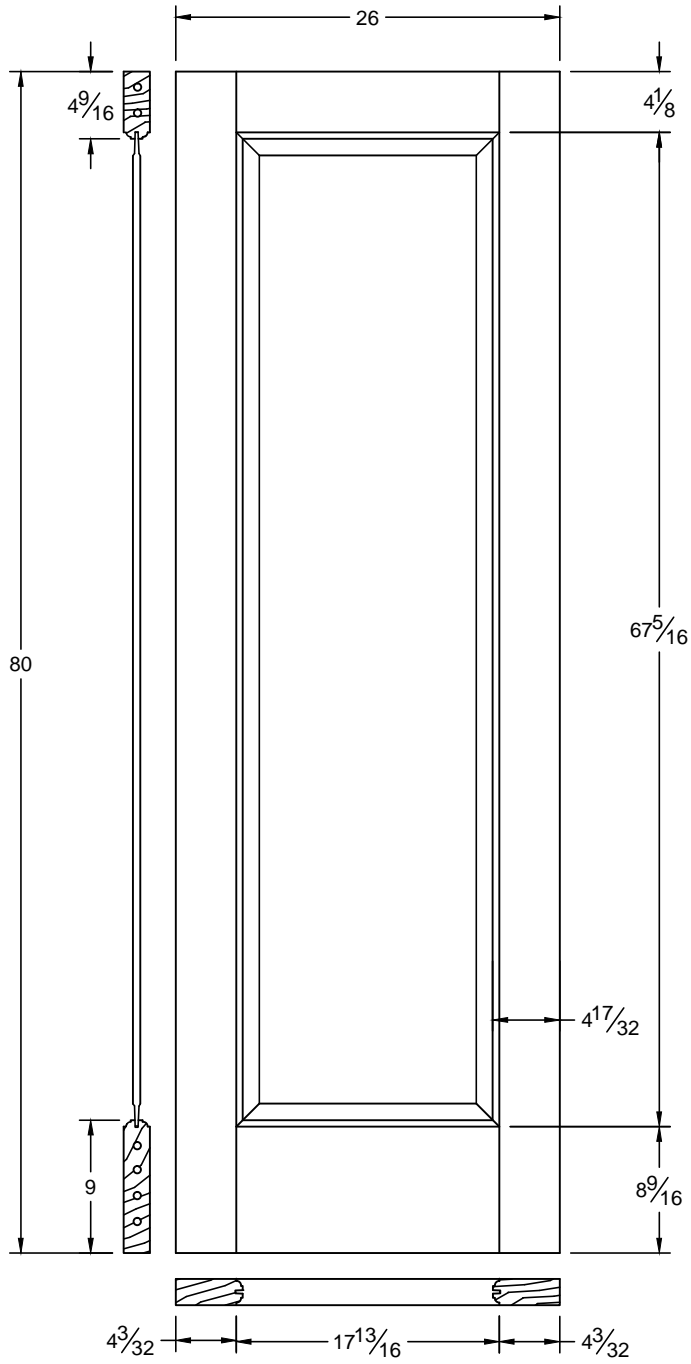

This drawing contains information which is the property of Woodgrain Millwork, Inc. This drawing is received on confidence and contents may not be disclosed without the prior written consent of Woodgrain Millwork, Inc.

20

Draw #:	Ovolo 20_26_80
Date:	08 - 17 - 13
Drawn By:	T Doughty

woodgrain doors