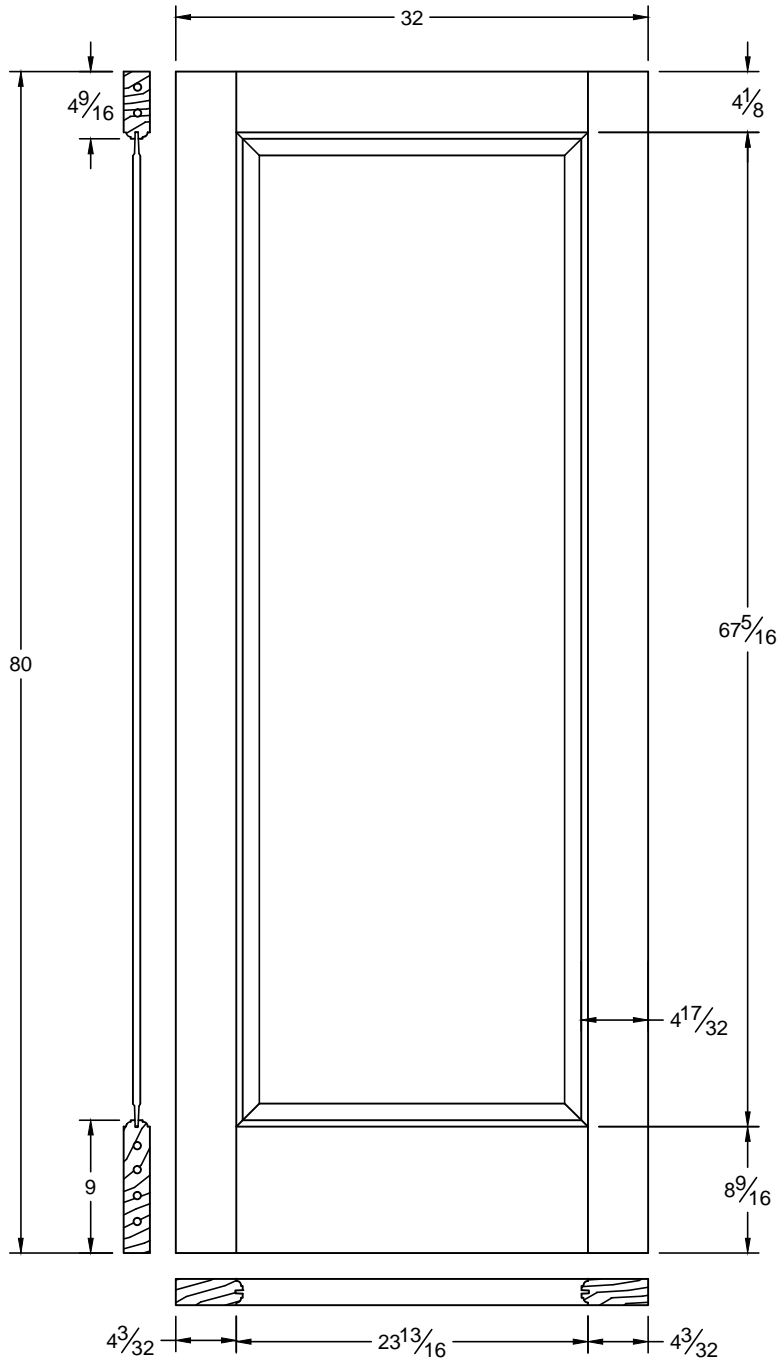

This drawing contains information which is the property of Woodgrain Millwork, Inc. This drawing is received on confidence and contents may not be disclosed without the prior written consent of Woodgrain Millwork, Inc.

20

Draw #:	Ovolo 20_32_80
Date:	08 - 17 - 13
Drawn By:	T Doughty

woodgrain doors