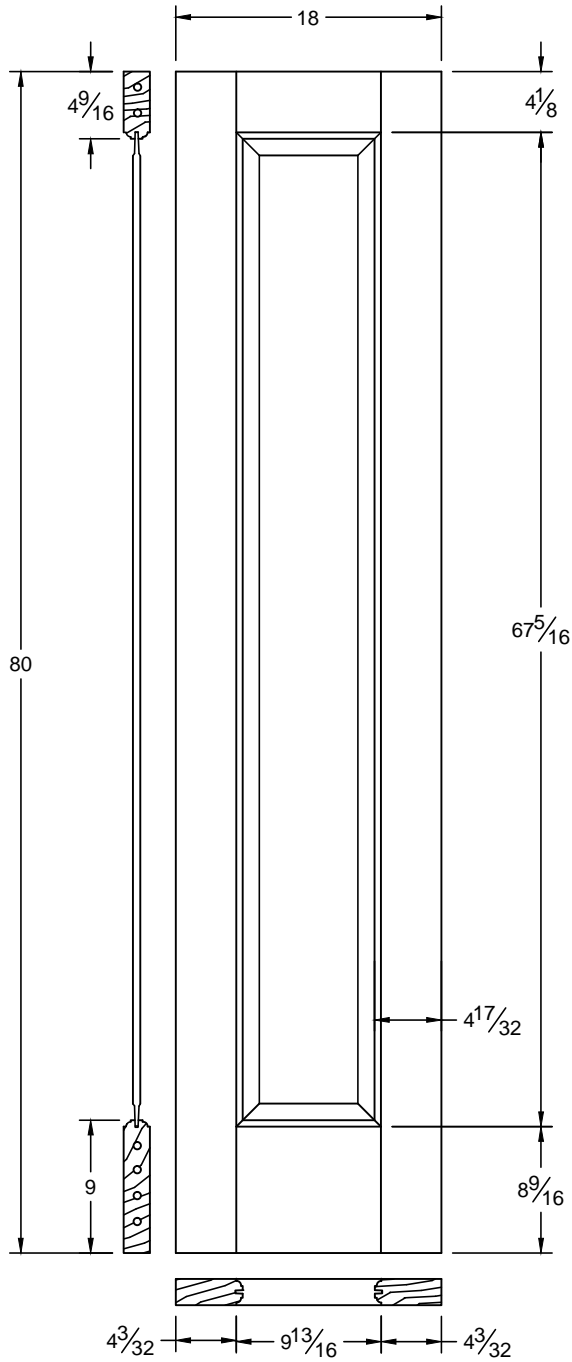

This drawing contains information which is the property of Woodgrain Millwork, Inc. This drawing is received on confidence and contents may not be disclosed without the prior written consent of Woodgrain Millwork, Inc.

20

Draw #:	Ovolo 20_18_80
Date:	08 - 17 - 13
Drawn By:	T Doughty

woodgrain doors