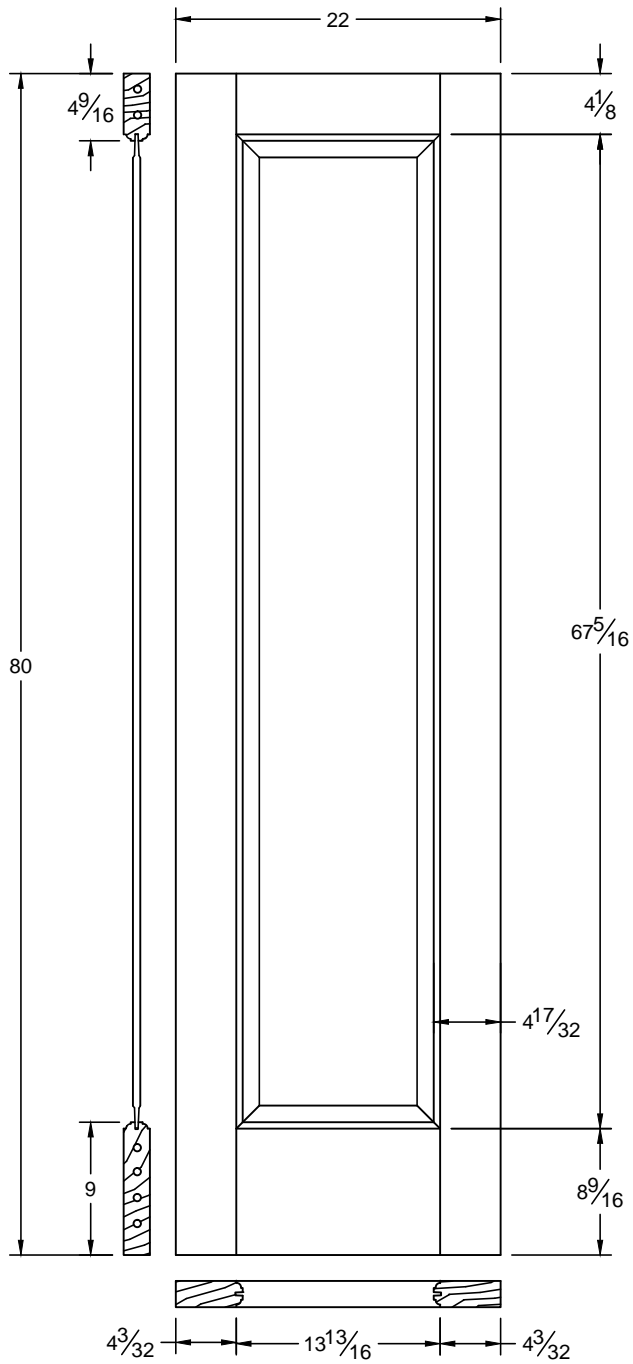

This drawing contains information which is the property of Woodgrain Millwork, Inc. This drawing is received on confidence and contents may not be disclosed without the prior written consent of Woodgrain Millwork, Inc.

20

Draw #:	Ovolo 20_22_80
Date:	08 - 17 - 13
Drawn By:	T Doughty

woodgrain doors