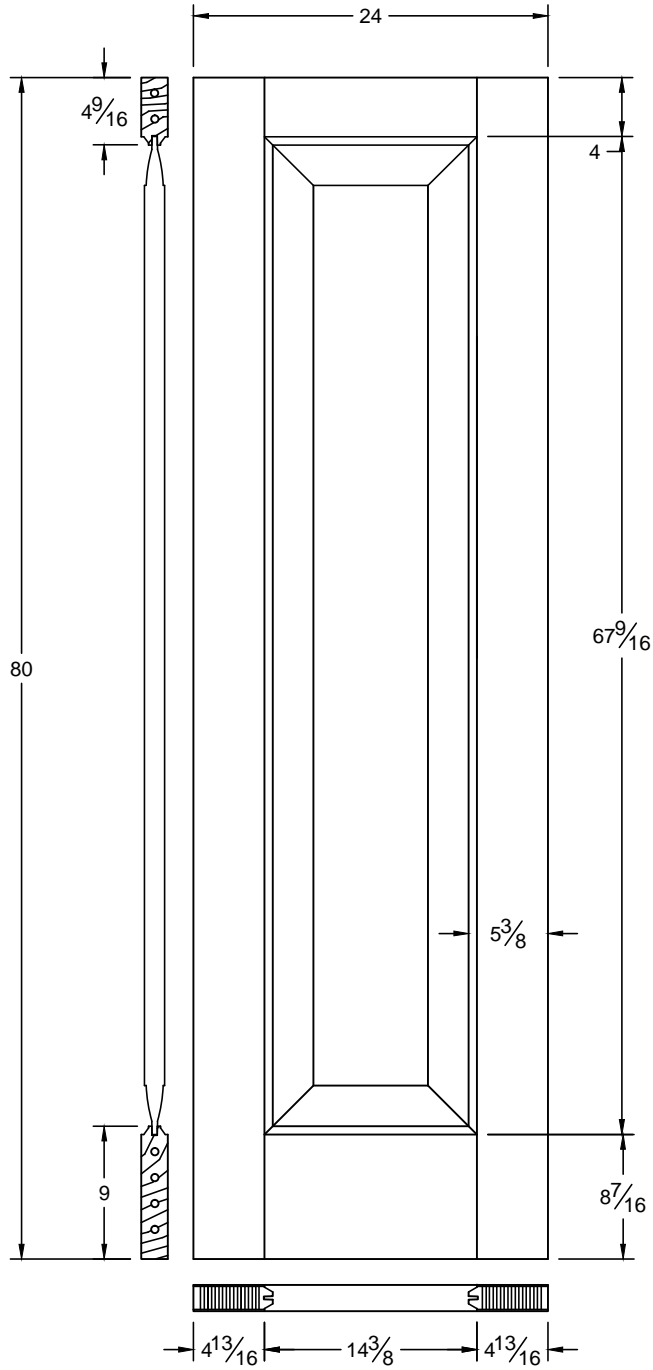

This drawing contains information which is the property of Woodgrain Millwork, Inc. This drawing is received on confidence and contents may not be disclosed without the prior written consent of Woodgrain Millwork, Inc.

20 SRR

Draw #:	Breck 20_24_80_SRR
Date:	01 - 08 - 13
Drawn By:	T Doughty