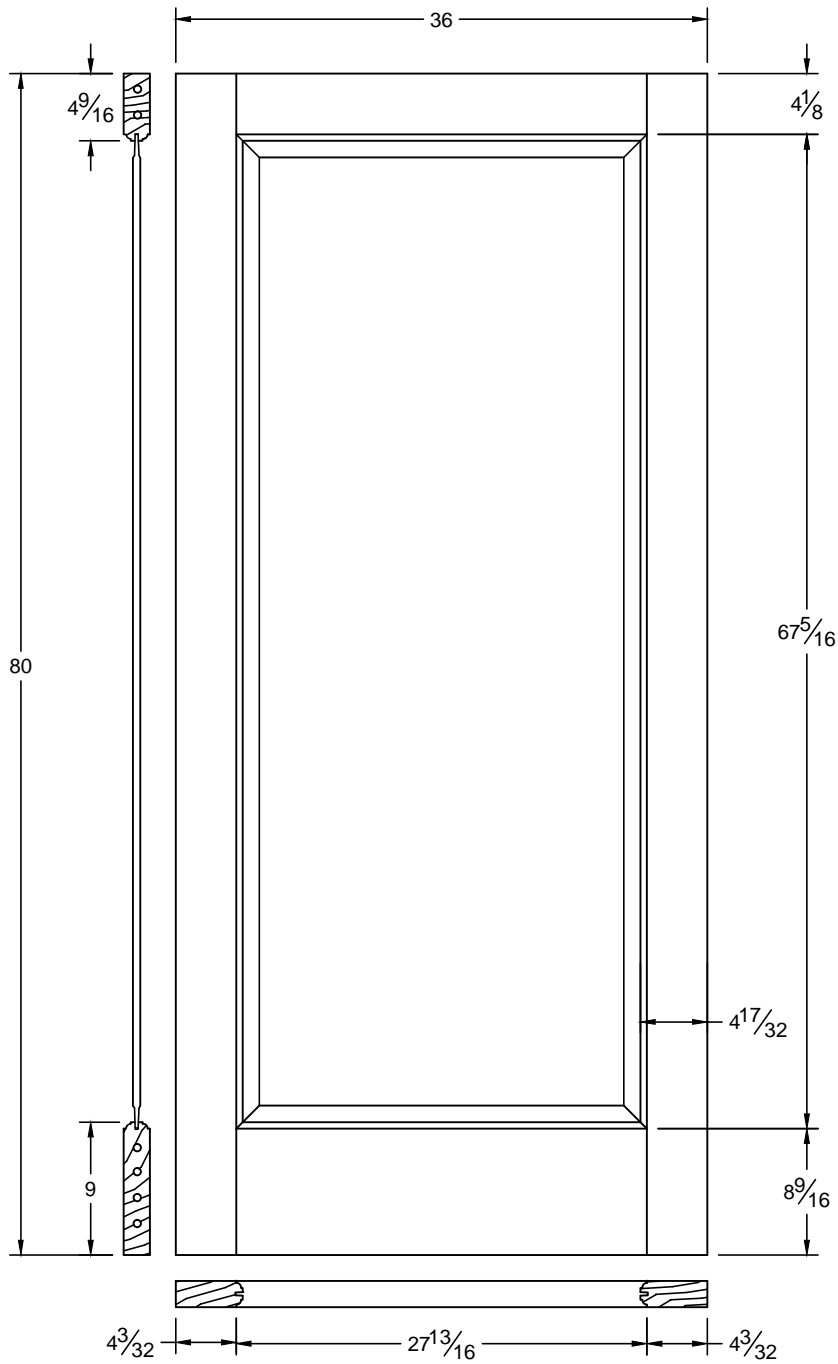

This drawing contains information which is the property of Woodgrain Millwork, Inc. This drawing is received on confidence and contents may not be disclosed without the prior written consent of Woodgrain Millwork, Inc.

20

Draw #:	Ovolo 20_36_80
Date:	08 - 17 - 13
Drawn By:	T Doughty

woodgrain doors