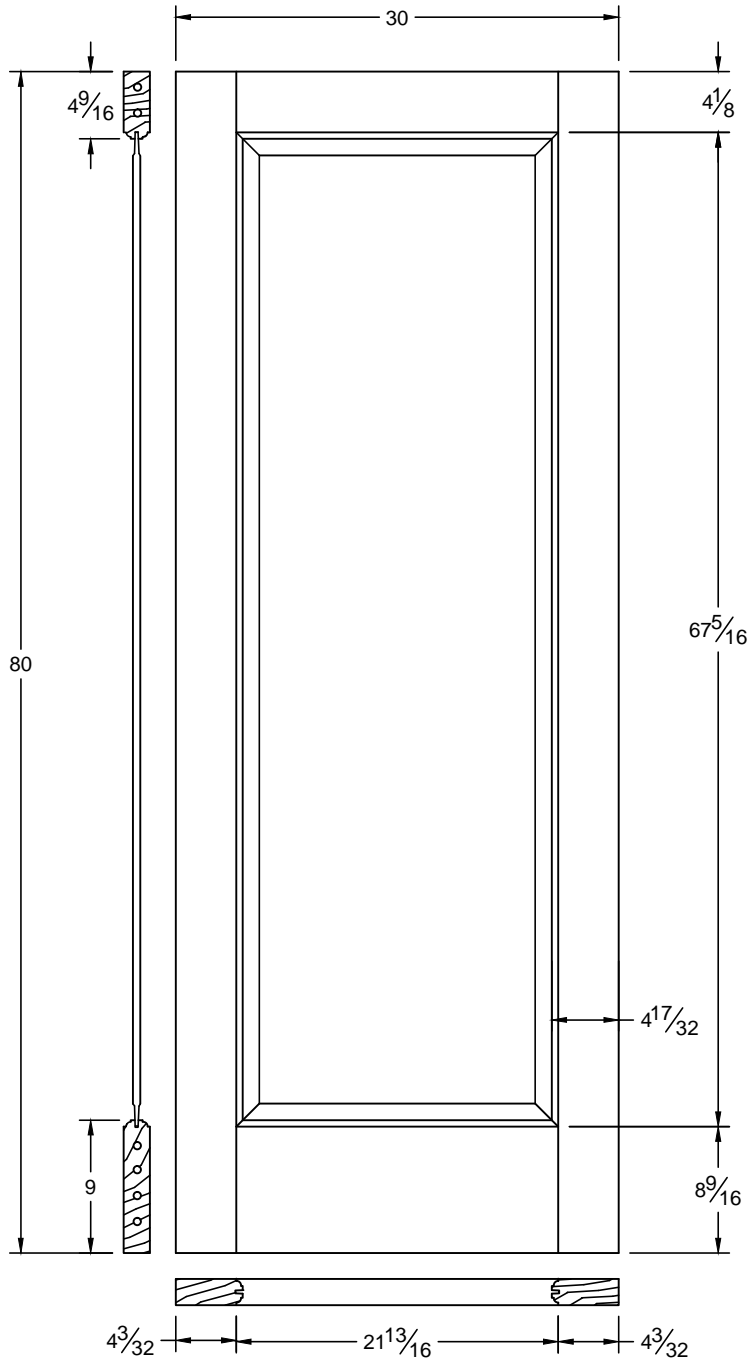

This drawing contains information which is the property of Woodgrain Millwork, Inc. This drawing is received on confidence and contents may not be disclosed without the prior written consent of Woodgrain Millwork, Inc.

20

Draw #:	Ovolo 20_30_80
Date:	08 - 17 - 13
Drawn By:	T Doughty

woodgrain doors