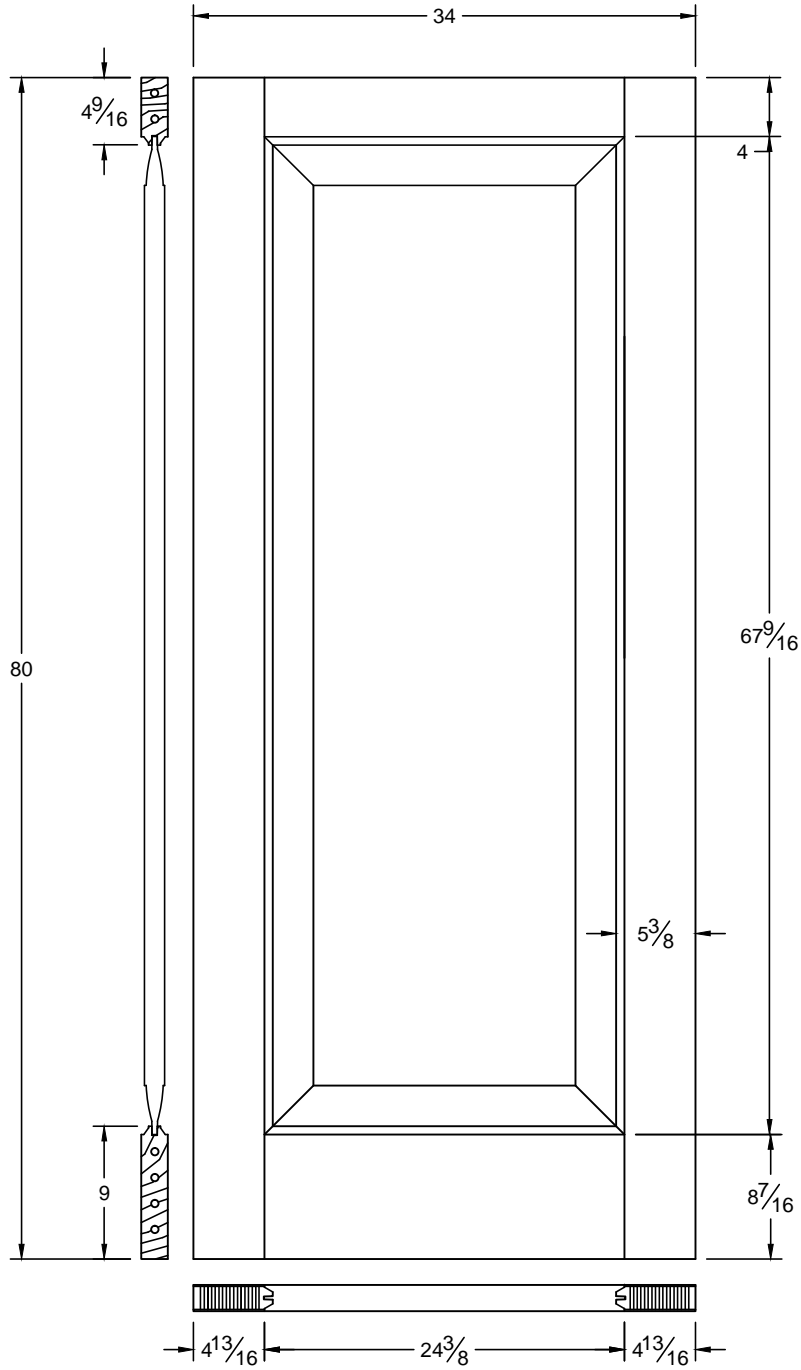

20 SRR

| | |
|-----------|--------------------|
| Draw #: | Breck 20_36_80_SRR |
| Date: | 01 - 08 - 13 |
| Drawn By: | T Doughty |

woodgrain doors

This drawing contains information which is the property of Woodgrain Millwork, Inc. This drawing is received on confidence and contents may not be disclosed without the prior written consent of Woodgrain Millwork, Inc.