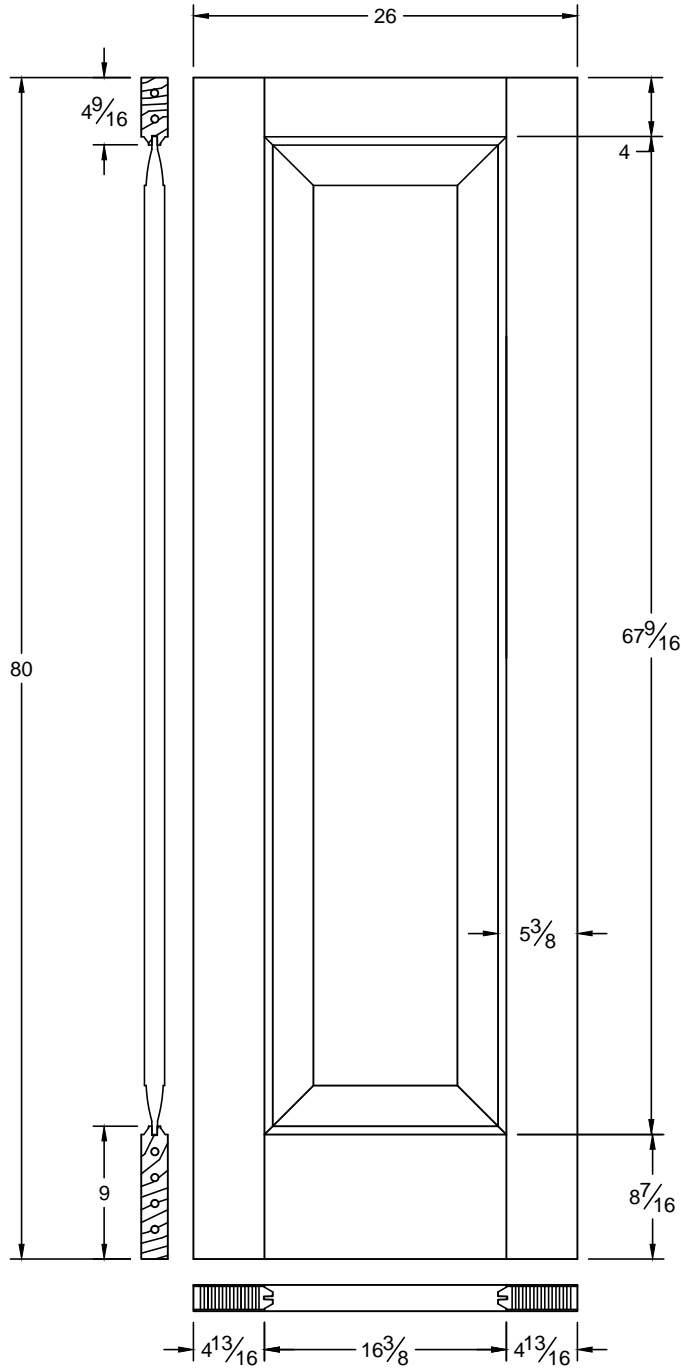

This drawing contains information which is the property of Woodgrain Millwork, Inc. This drawing is received on confidence and contents may not be disclosed without the prior written consent of Woodgrain Millwork, Inc.

20 SRR

Draw #:	Breck 20_26_80_SRR
Date:	01 - 08 - 13
Drawn By:	T Doughty