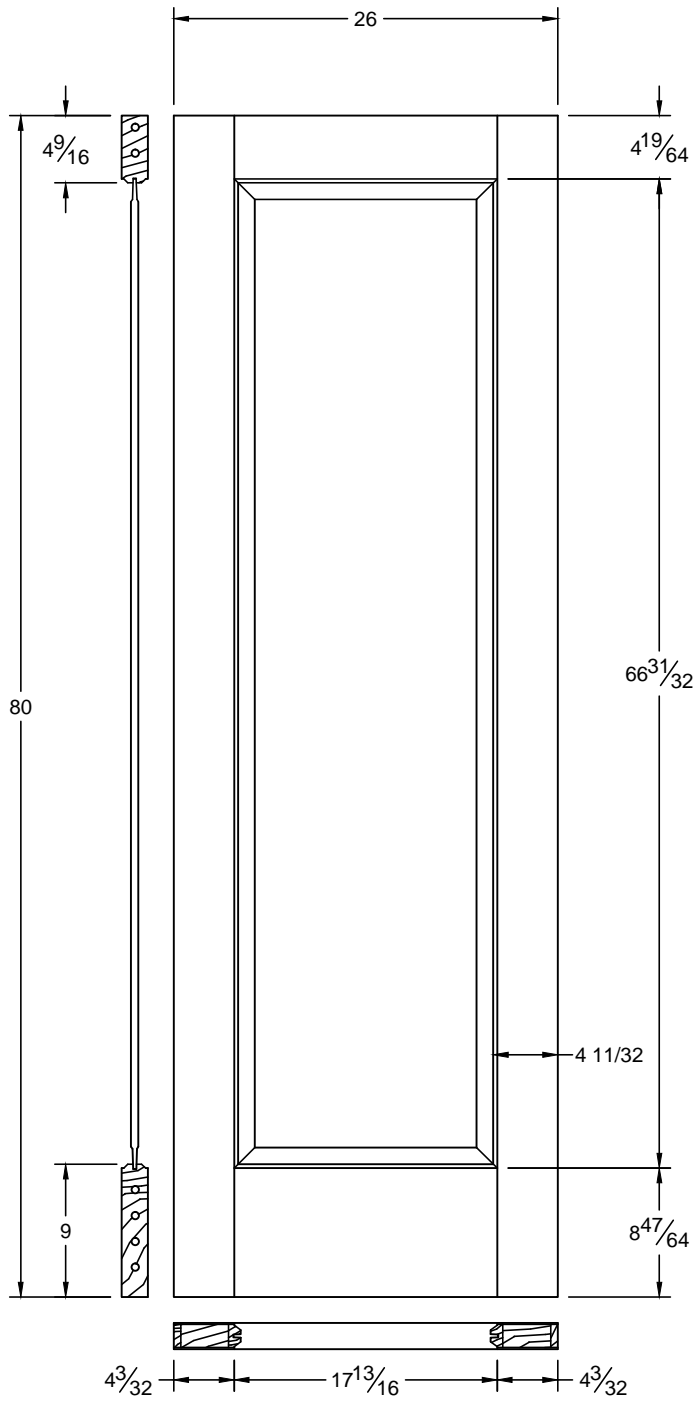

This drawing contains information which is the property of Woodgrain Millwork, Inc. This drawing is received on confidence and contents may not be disclosed without the prior written consent of Woodgrain Millwork, Inc.

20

Draw #:	Taper 20_26_80
Date:	11 - 10 - 12
Drawn By:	T Doughty

woodgrain doors