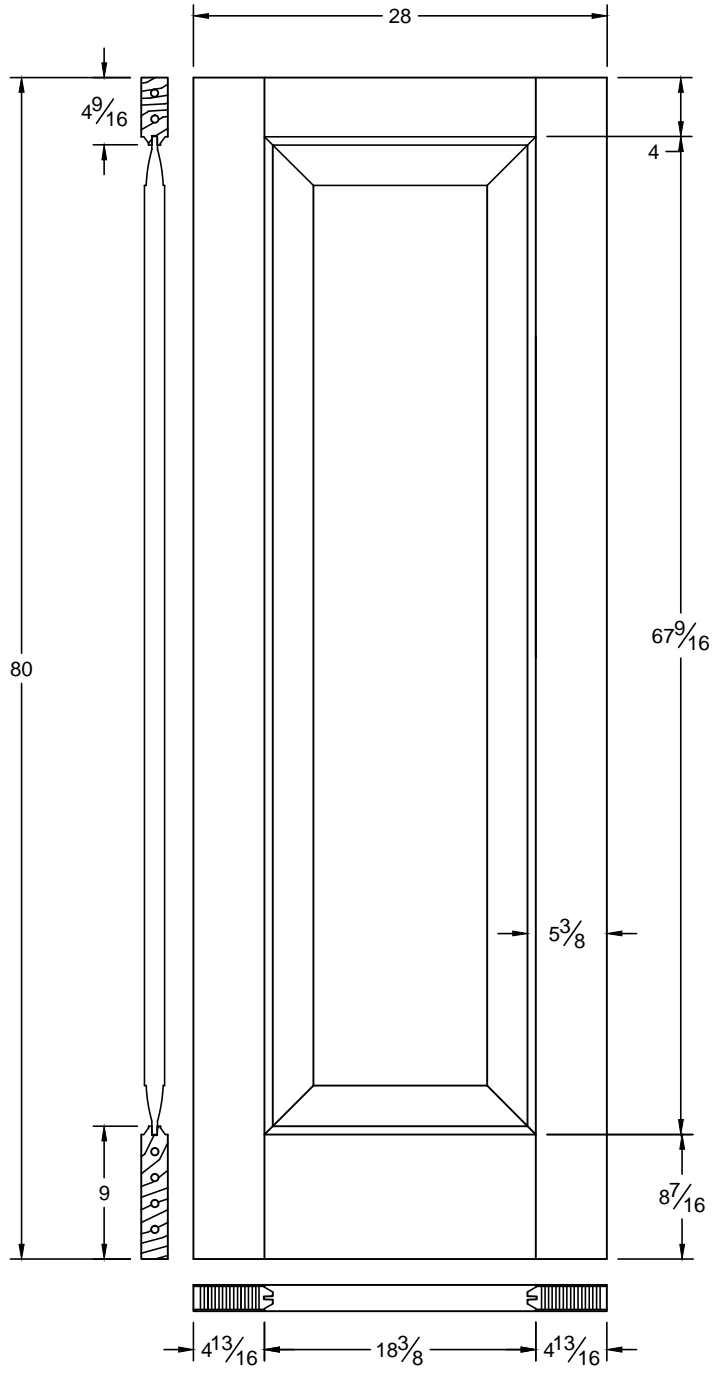

This drawing contains information which is the property of Woodgrain Millwork, Inc. This drawing is received on confidence and contents may not be disclosed without the prior written consent of Woodgrain Millwork, Inc.

20 SRR

Draw #:	Breck 20_28_80_SRR
Date:	01 - 08 - 13
Drawn By:	T Doughty