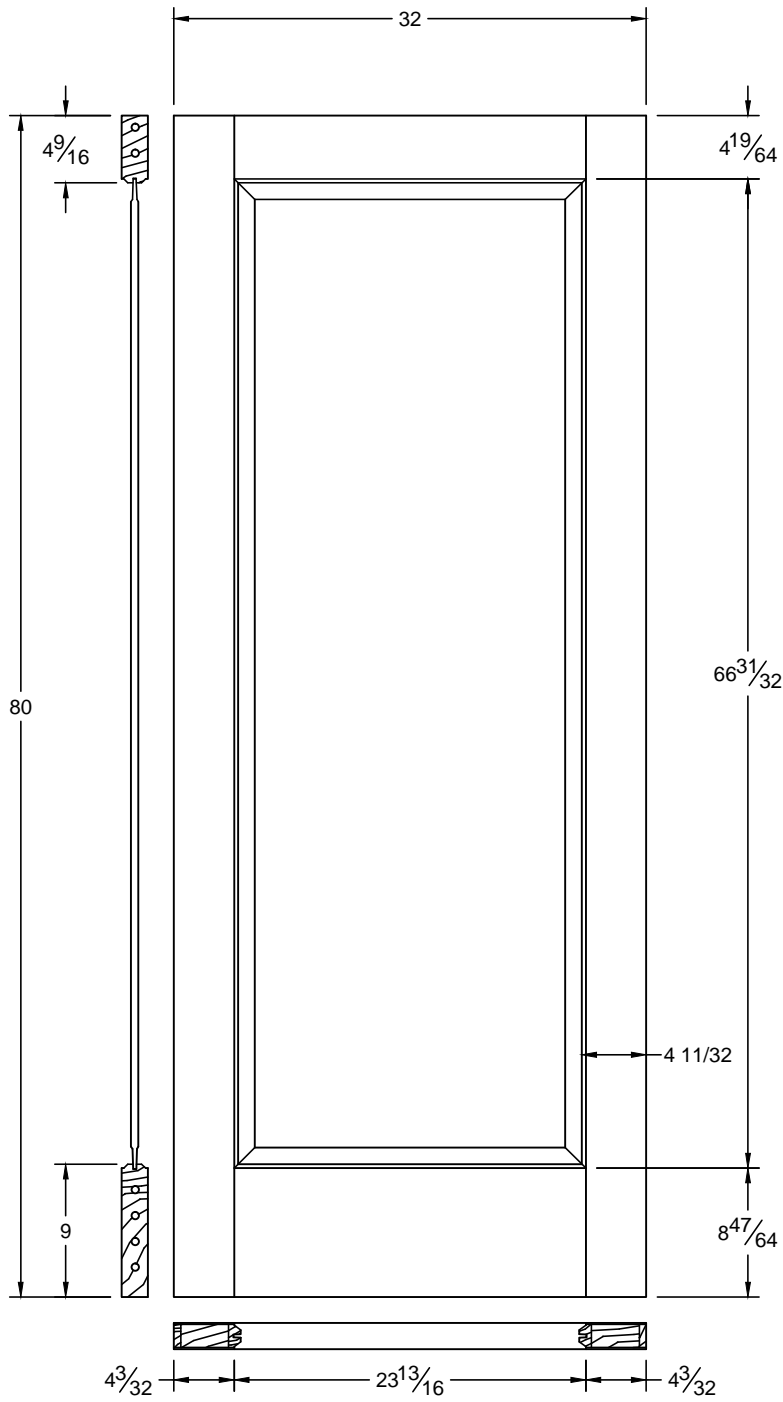

This drawing contains information which is the property of Woodgrain Millwork, Inc. This drawing is received on confidence and contents may not be disclosed without the prior written consent of Woodgrain Millwork, Inc.

20

Draw #:	Taper 20_32_80
Date:	11 - 10 - 12
Drawn By:	T Doughty

woodgrain doors