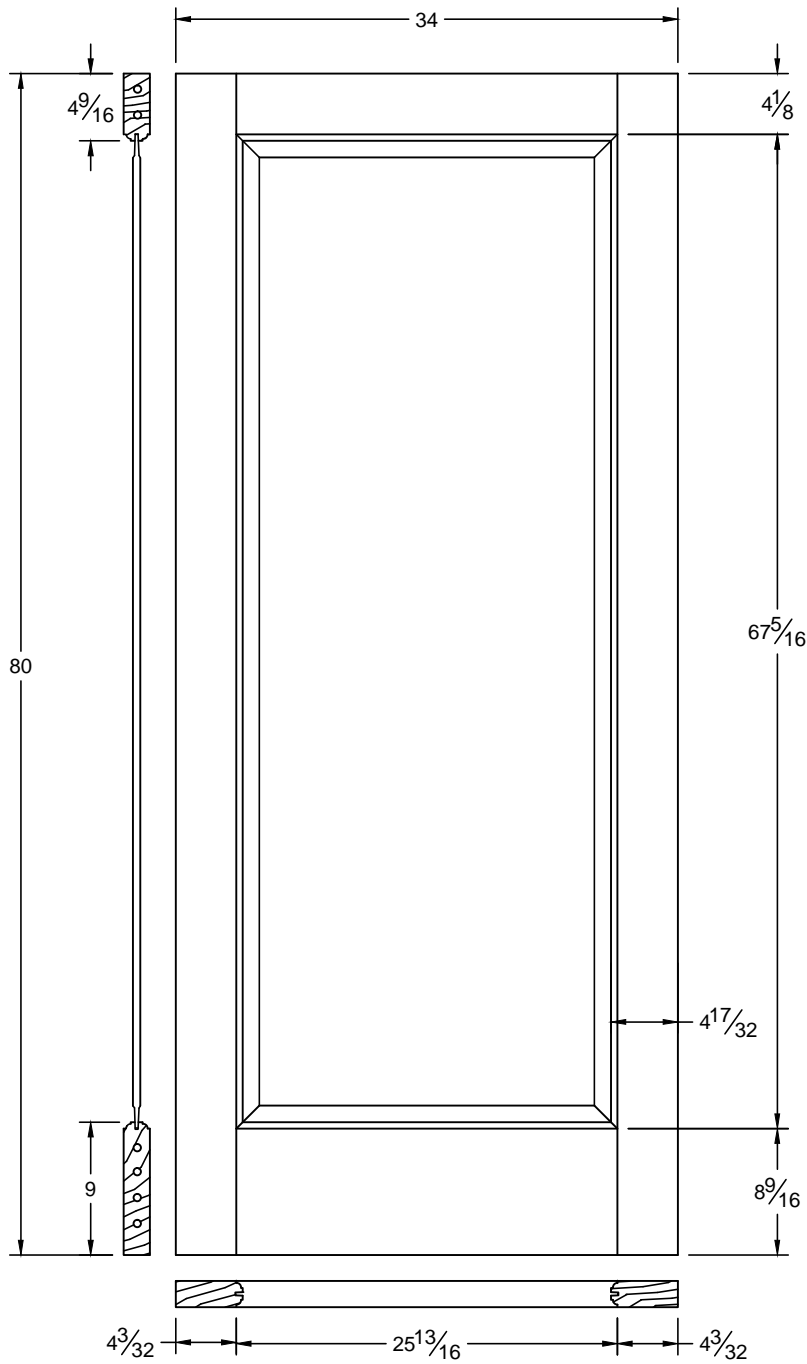

This drawing contains information which is the property of Woodgrain Millwork, Inc. This drawing is received on confidence and contents may not be disclosed without the prior written consent of Woodgrain Millwork, Inc.

20

Draw #:	Ovolo 20_34_80
Date:	08 - 17 - 13
Drawn By:	T Doughty

woodgrain doors