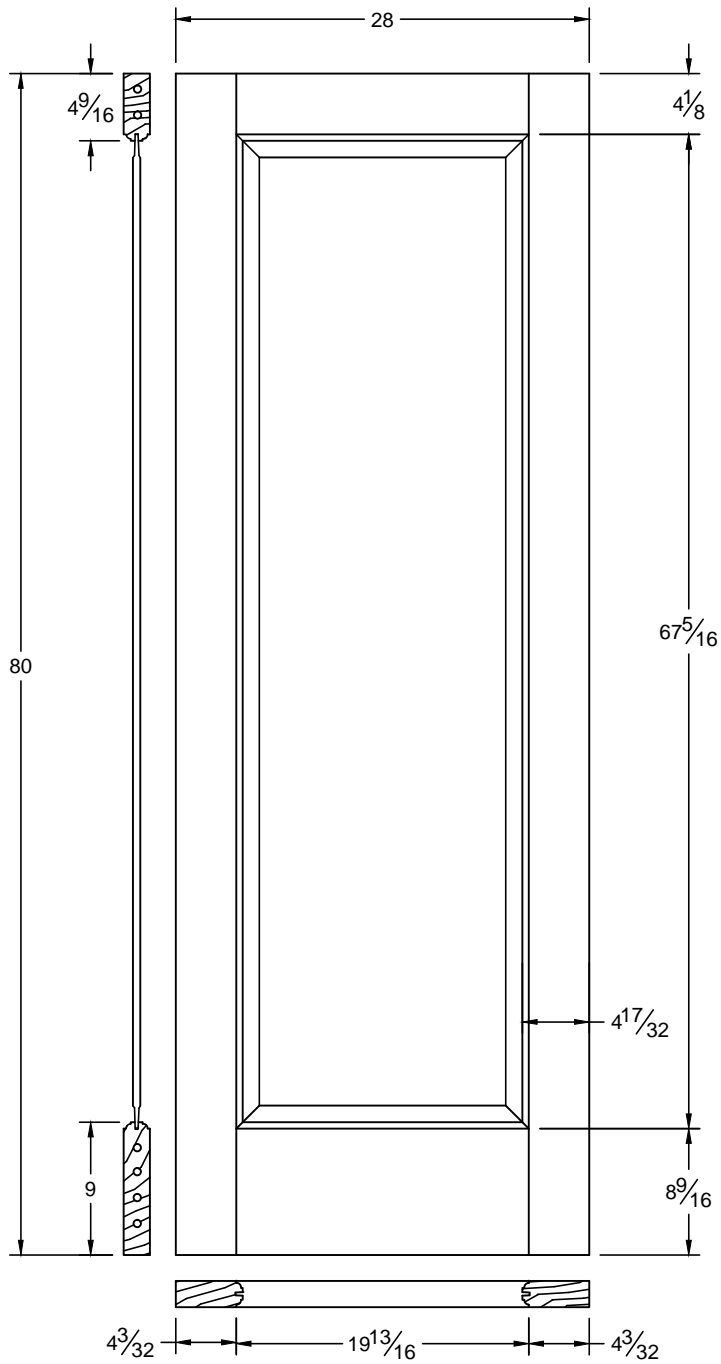

This drawing contains information which is the property of Woodgrain Millwork, Inc. This drawing is received on confidence and contents may not be disclosed without the prior written consent of Woodgrain Millwork, Inc.

20

Draw #:	Ovolo 20_28_80
Date:	08 - 17 - 13
Drawn By:	T Doughty

woodgrain doors