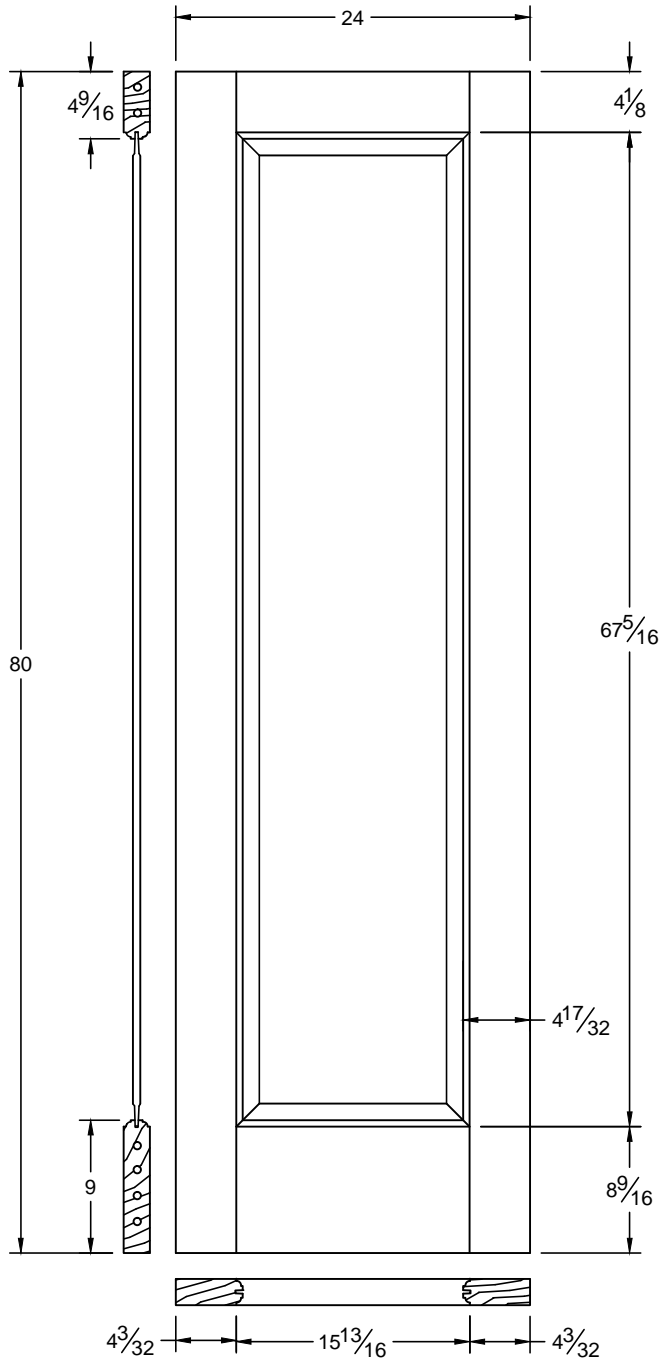

This drawing contains information which is the property of Woodgrain Millwork, Inc. This drawing is received on confidence and contents may not be disclosed without the prior written consent of Woodgrain Millwork, Inc.

20

Draw #:	Ovolo 20_24_80
Date:	08 - 17 - 13
Drawn By:	T Doughty

woodgrain doors