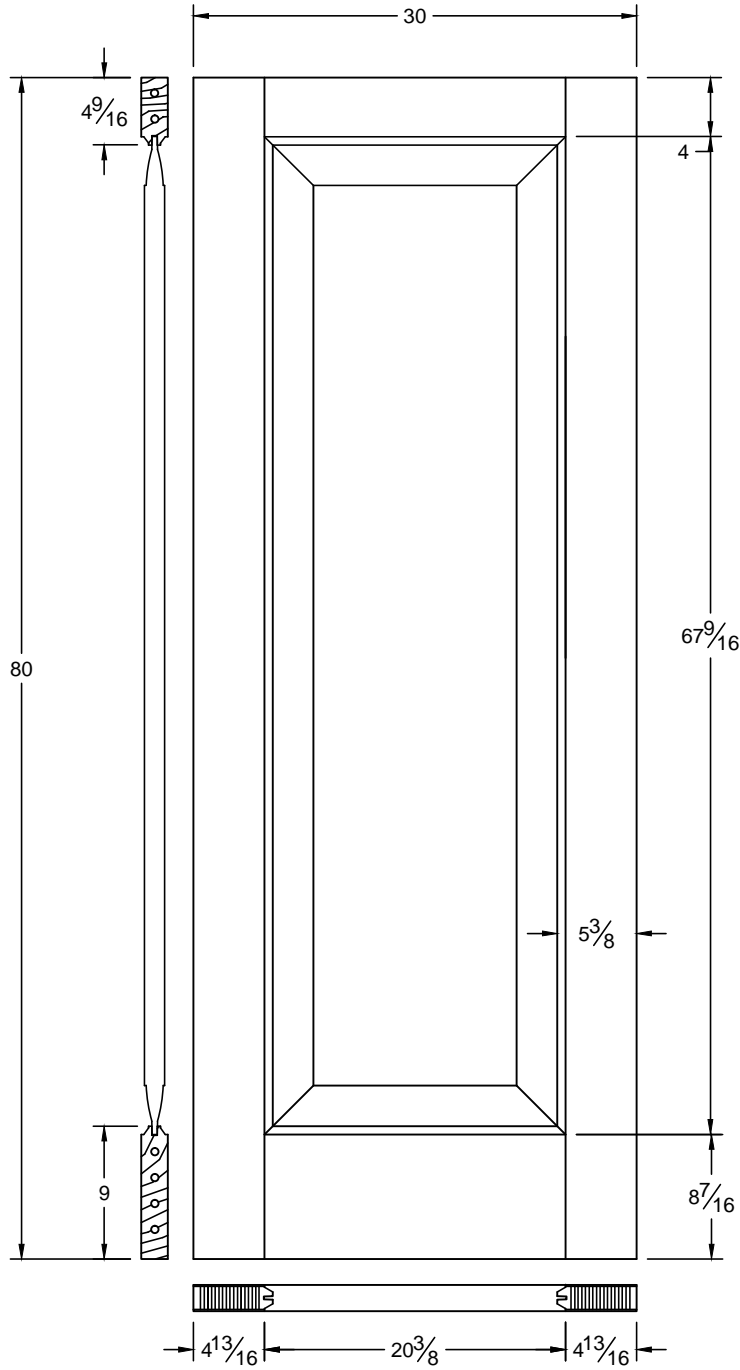

This drawing contains information which is the property of Woodgrain Millwork, Inc. This drawing is received on confidence and contents may not be disclosed without the prior written consent of Woodgrain Millwork, Inc.

20 SRR

Draw #:	Breck 20_30_80_SRR
Date:	01 - 08 - 13
Drawn By:	T Doughty