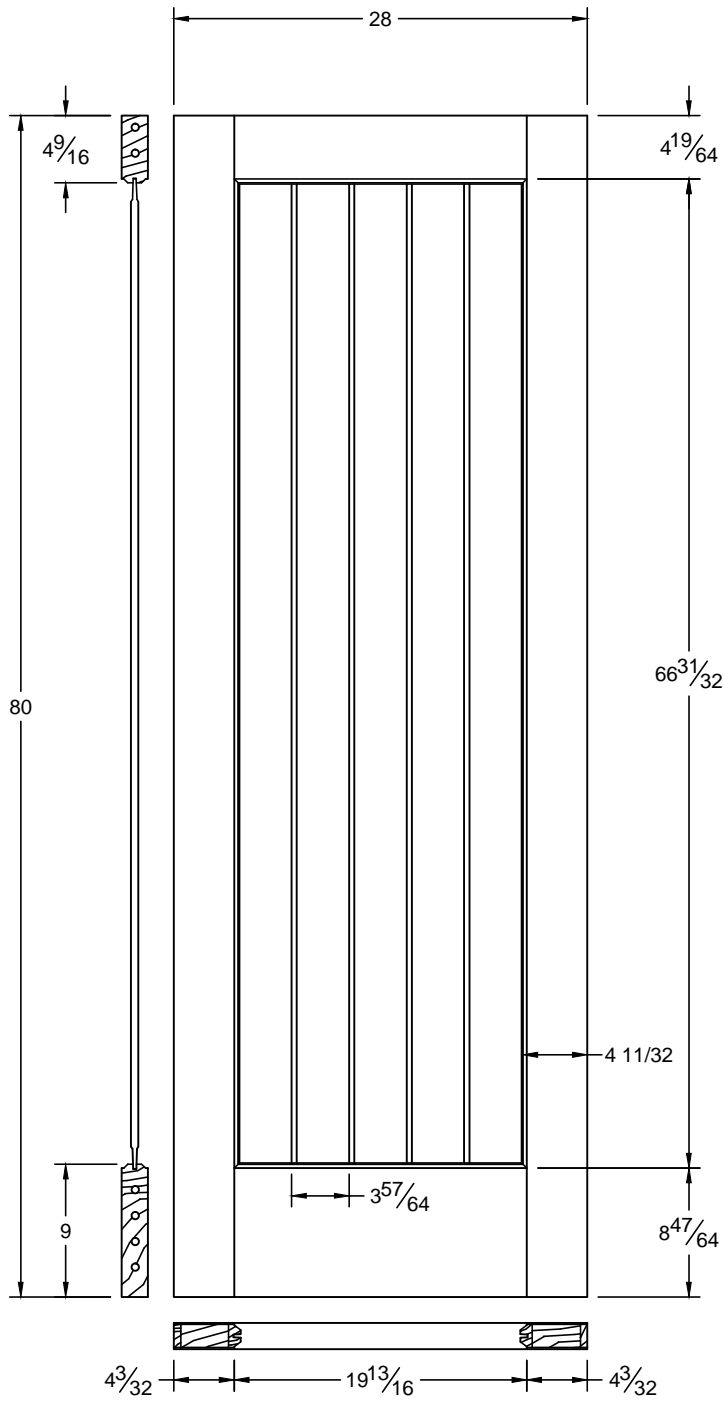

20 plk

Draw #:	Taper 20 plk_32_80
Date:	11 - 10 - 12
Drawn By:	T Doughty

  
 woodgrain doors

This drawing contains information which is the property of Woodgrain Millwork, Inc. This drawing is received on confidence and contents may not be disclosed without the prior written consent of Woodgrain Millwork, Inc.

20 plk

Draw #:	Taper 20 plk_30_80
Date:	11 - 10 - 12
Drawn By:	T Doughty

  
woodgrain doors

This drawing contains information which is the property of Woodgrain Millwork, Inc. This drawing is received on confidence and contents may not be disclosed without the prior written consent of Woodgrain Millwork, Inc.

20 plk

Draw #:	Taper 20 plk_28_80
Date:	11 - 10 - 12
Drawn By:	T Doughty

 woodgrain doors

This drawing contains information which is the property of Woodgrain Millwork, Inc. This drawing is received on confidence and contents may not be disclosed without the prior written consent of Woodgrain Millwork, Inc.

20 plk

Draw #:	Taper 20 plk_24_80
Date:	11 - 10 - 12
Drawn By:	T Doughty

  
woodgrain doors