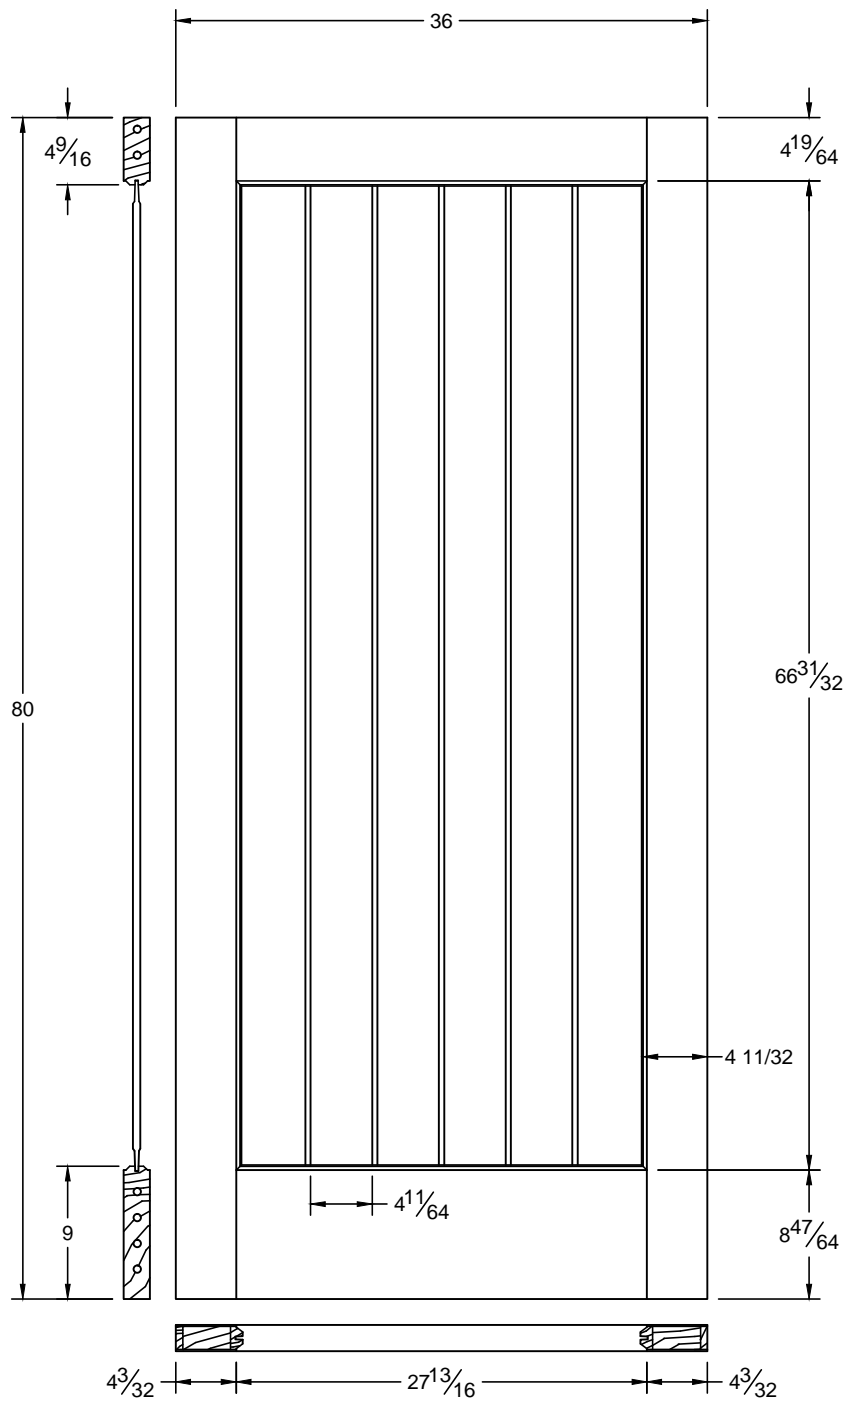

**20 PLK**

Draw #:	Ovolo 20 plk_30_80
Date:	08 - 17 - 13
Drawn By:	T Doughty

 woodgrain doors

This drawing contains information which is the property of Woodgrain Millwork, Inc. This drawing is received on confidence and contents may not be disclosed without the prior written consent of Woodgrain Millwork, Inc.

20 plk

Draw #:	Taper 20 plk_36_80
Date:	11 - 10 - 12
Drawn By:	T Doughty

  
 woodgrain doors

This drawing contains information which is the property of Woodgrain Millwork, Inc. This drawing is received on confidence and contents may not be disclosed without the prior written consent of Woodgrain Millwork, Inc.

20 plk

Draw #:	Taper 20 plk_34_80
Date:	11 - 10 - 12
Drawn By:	T Doughty

  
 woodgrain doors

This drawing contains information which is the property of Woodgrain Millwork, Inc. This drawing is received on confidence and contents may not be disclosed without the prior written consent of Woodgrain Millwork, Inc.

20 plk

Draw #:	Taper 20 plk_24_80
Date:	11 - 10 - 12
Drawn By:	T Doughty

  
woodgrain doors