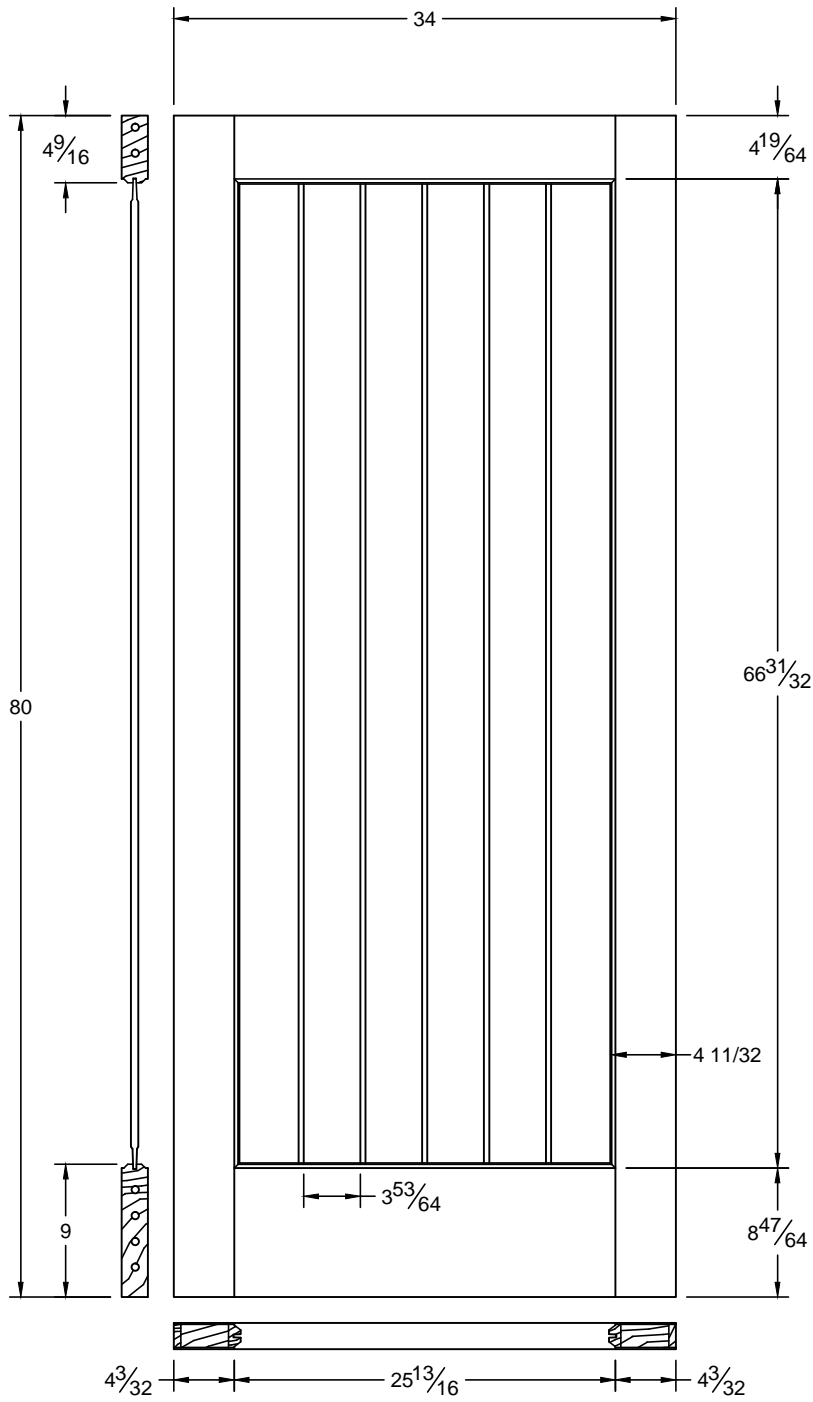

**20 PLK**

Draw #:	Ovolo 20 plk_30_80
Date:	08 - 17 - 13
Drawn By:	T Doughty

 woodgrain doors

This drawing contains information which is the property of Woodgrain Millwork, Inc. This drawing is received on confidence and contents may not be disclosed without the prior written consent of Woodgrain Millwork, Inc.

20 plk

Draw #:	Taper 20 plk_36_80
Date:	11 - 10 - 12
Drawn By:	T Doughty

  
 woodgrain doors

This drawing contains information which is the property of Woodgrain Millwork, Inc. This drawing is received on confidence and contents may not be disclosed without the prior written consent of Woodgrain Millwork, Inc.

20 plk

Draw #:	Taper 20 plk_34_80
Date:	11 - 10 - 12
Drawn By:	T Doughty

  
 woodgrain doors

This drawing contains information which is the property of Woodgrain Millwork, Inc. This drawing is received on confidence and contents may not be disclosed without the prior written consent of Woodgrain Millwork, Inc.

20 plk

Draw #:	Taper 20 plk_24_80
Date:	11 - 10 - 12
Drawn By:	T Doughty

  
woodgrain doors