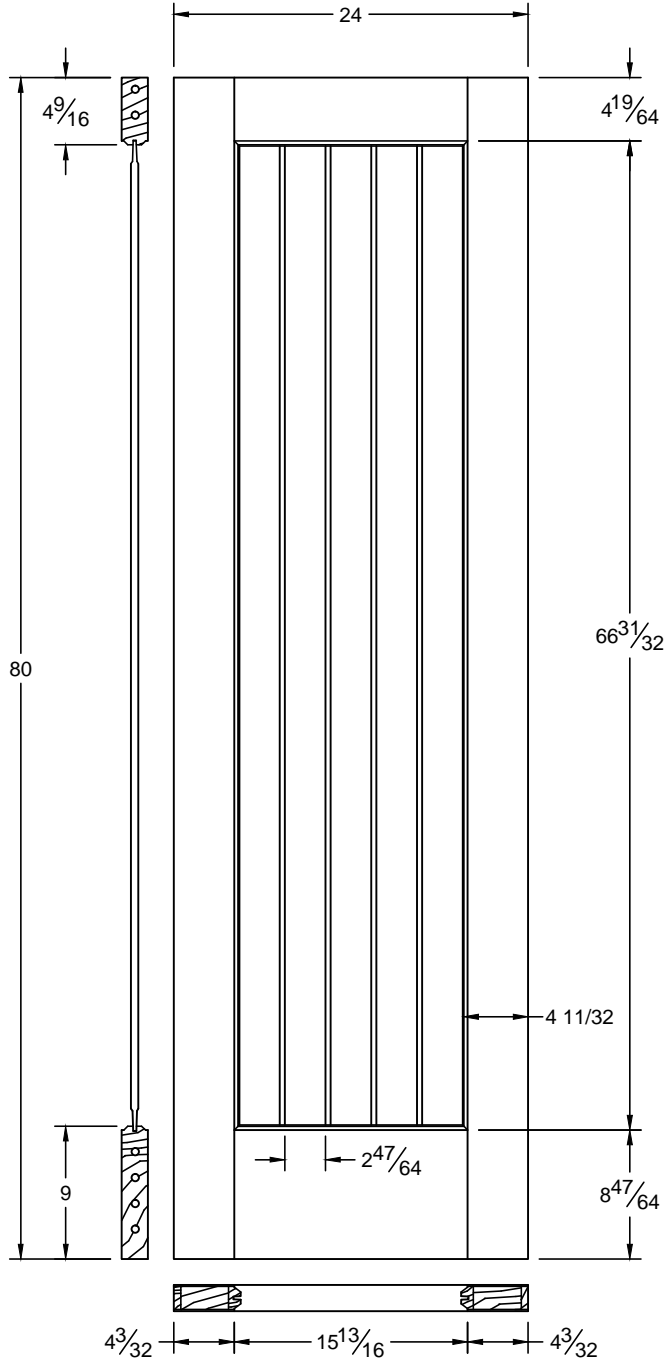

20 plk

Draw #:	Taper 20 plk_30_80
Date:	11 - 10 - 12
Drawn By:	T Doughty

  
woodgrain doors

This drawing contains information which is the property of Woodgrain Millwork, Inc. This drawing is received on confidence and contents may not be disclosed without the prior written consent of Woodgrain Millwork, Inc.

20 plk

Draw #:	Taper 20 plk_28_80
Date:	11 - 10 - 12
Drawn By:	T Doughty

 woodgrain doors

This drawing contains information which is the property of Woodgrain Millwork, Inc. This drawing is received on confidence and contents may not be disclosed without the prior written consent of Woodgrain Millwork, Inc.

20 plk

Draw #:	Taper 20 plk_26_80
Date:	11 - 10 - 12
Drawn By:	T Doughty

  
woodgrain doors

This drawing contains information which is the property of Woodgrain Millwork, Inc. This drawing is received on confidence and contents may not be disclosed without the prior written consent of Woodgrain Millwork, Inc.

20 plk

Draw #:	Taper 20 plk_24_80
Date:	11 - 10 - 12
Drawn By:	T Doughty

  
woodgrain doors