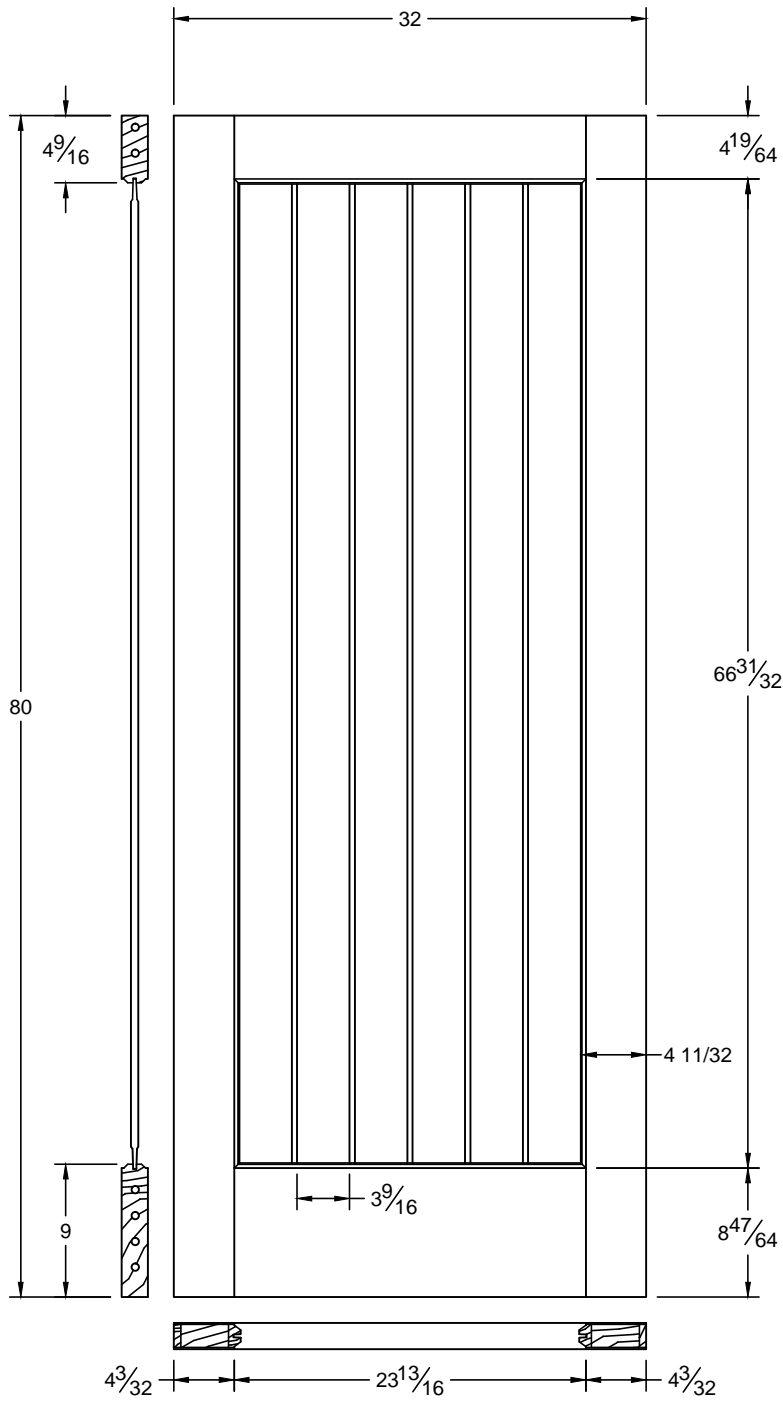

20 plk

Draw #:	Taper 20 plk_36_80
Date:	11 - 10 - 12
Drawn By:	T Doughty

  
 woodgrain doors

This drawing contains information which is the property of Woodgrain Millwork, Inc. This drawing is received on confidence and contents may not be disclosed without the prior written consent of Woodgrain Millwork, Inc.

20 plk

Draw #:	Taper 20 plk_34_80
Date:	11 - 10 - 12
Drawn By:	T Doughty

  
 woodgrain doors

This drawing contains information which is the property of Woodgrain Millwork, Inc. This drawing is received on confidence and contents may not be disclosed without the prior written consent of Woodgrain Millwork, Inc.

20 plk

Draw #:	Taper 20 plk_32_80
Date:	11 - 10 - 12
Drawn By:	T Doughty

  
 woodgrain doors

This drawing contains information which is the property of Woodgrain Millwork, Inc. This drawing is received on confidence and contents may not be disclosed without the prior written consent of Woodgrain Millwork, Inc.

20 plk

Draw #:	Taper 20 plk_24_80
Date:	11 - 10 - 12
Drawn By:	T Doughty

  
woodgrain doors