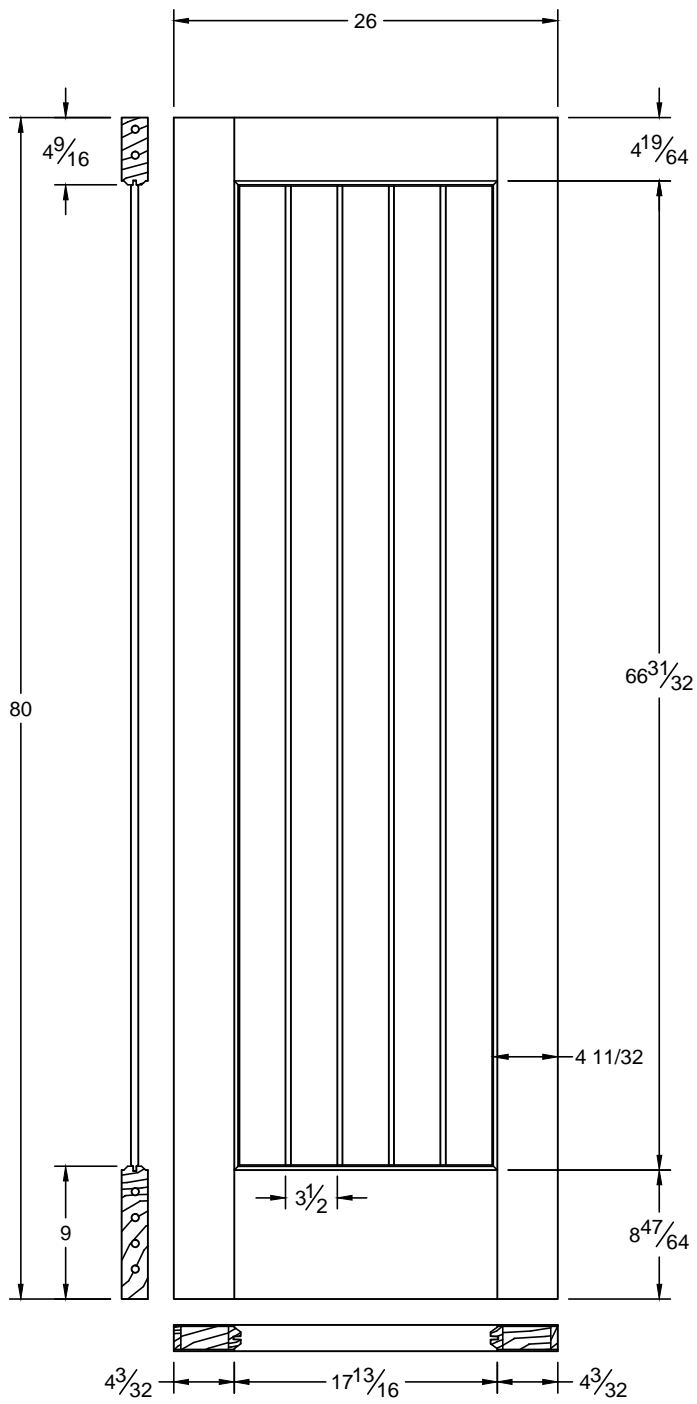

20 plk

Draw #:	Taper 20 plk_30_80
Date:	11 - 10 - 12
Drawn By:	T Doughty

  
woodgrain doors

This drawing contains information which is the property of Woodgrain Millwork, Inc. This drawing is received on confidence and contents may not be disclosed without the prior written consent of Woodgrain Millwork, Inc.

20 plk

Draw #:	Taper 20 plk_28_80
Date:	11 - 10 - 12
Drawn By:	T Doughty

 woodgrain doors

This drawing contains information which is the property of Woodgrain Millwork, Inc. This drawing is received on confidence and contents may not be disclosed without the prior written consent of Woodgrain Millwork, Inc.

20 plk

Draw #:	Taper 20 plk_26_80
Date:	11 - 10 - 12
Drawn By:	T Doughty

  
woodgrain doors

This drawing contains information which is the property of Woodgrain Millwork, Inc. This drawing is received on confidence and contents may not be disclosed without the prior written consent of Woodgrain Millwork, Inc.

20 plk

Draw #:	Taper 20 plk_24_80
Date:	11 - 10 - 12
Drawn By:	T Doughty

  
woodgrain doors