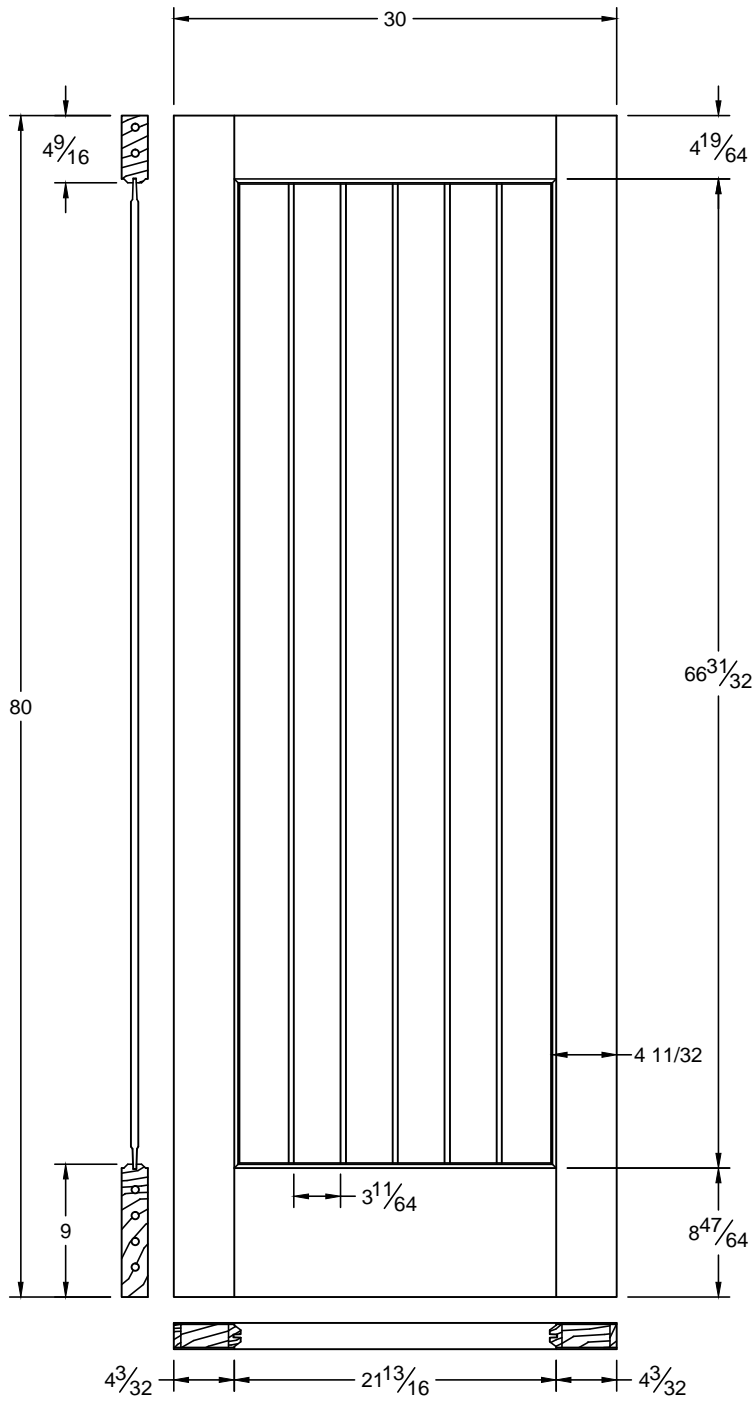

20 plk

Draw #:	Taper 20 plk_34_80
Date:	11 - 10 - 12
Drawn By:	T Doughty

  
 woodgrain doors

This drawing contains information which is the property of Woodgrain Millwork, Inc. This drawing is received on confidence and contents may not be disclosed without the prior written consent of Woodgrain Millwork, Inc.

20 plk

Draw #:	Taper 20 plk_32_80
Date:	11 - 10 - 12
Drawn By:	T Doughty

  
 woodgrain doors

This drawing contains information which is the property of Woodgrain Millwork, Inc. This drawing is received on confidence and contents may not be disclosed without the prior written consent of Woodgrain Millwork, Inc.

20 plk

Draw #:	Taper 20 plk_30_80
Date:	11 - 10 - 12
Drawn By:	T Doughty

  
woodgrain doors

This drawing contains information which is the property of Woodgrain Millwork, Inc. This drawing is received on confidence and contents may not be disclosed without the prior written consent of Woodgrain Millwork, Inc.

20 plk

Draw #:	Taper 20 plk_24_80
Date:	11 - 10 - 12
Drawn By:	T Doughty

  
woodgrain doors