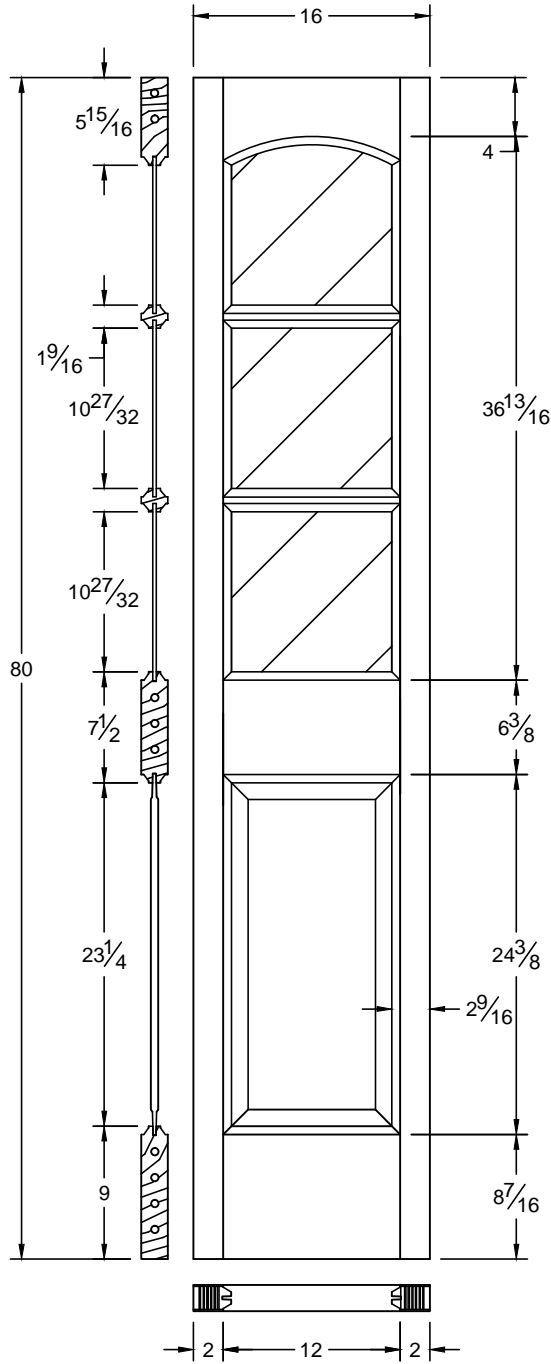

This drawing contains information which is the property of Woodgrain Millwork, Inc. This drawing is received on confidence and contents may not be disclosed without the prior written consent of Woodgrain Millwork, Inc.

1803 / 6803

Draw #:	Breck 1803_16_80
Date:	12 - 08 - 12
Drawn By:	T Doughty

woodgrain doors