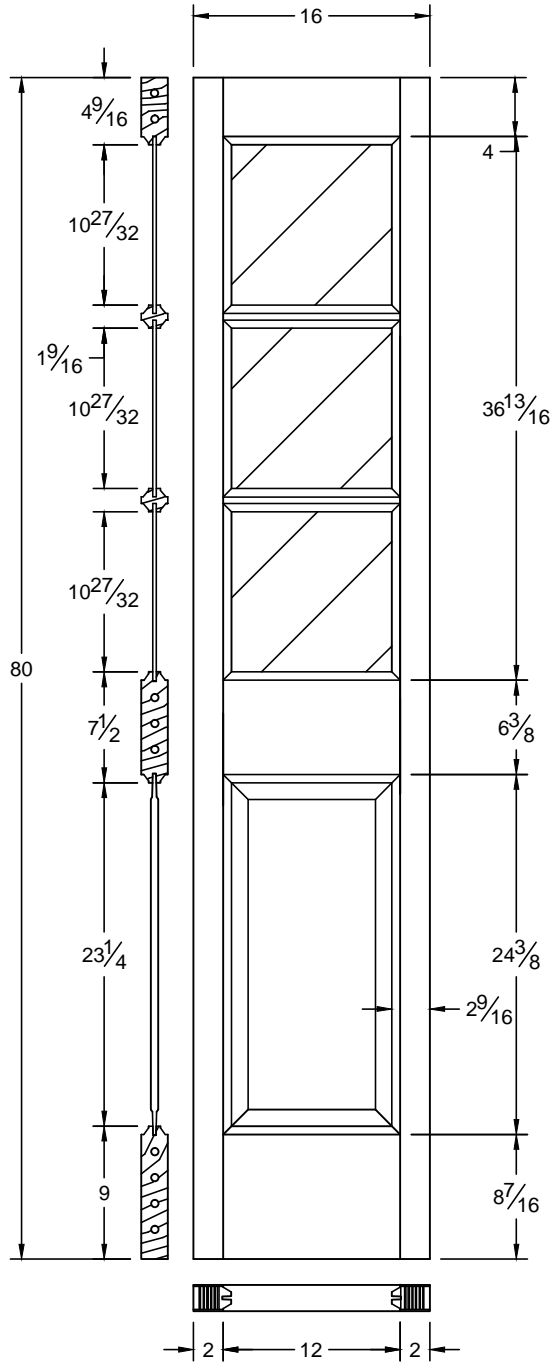

This drawing contains information which is the property of Woodgrain Millwork, Inc. This drawing is received on confidence and contents may not be disclosed without the prior written consent of Woodgrain Millwork, Inc.

1703 / 6703

Draw #:	Breck 1703_16_80
Date:	12 - 08 - 12
Drawn By:	T Doughty

woodgrain doors