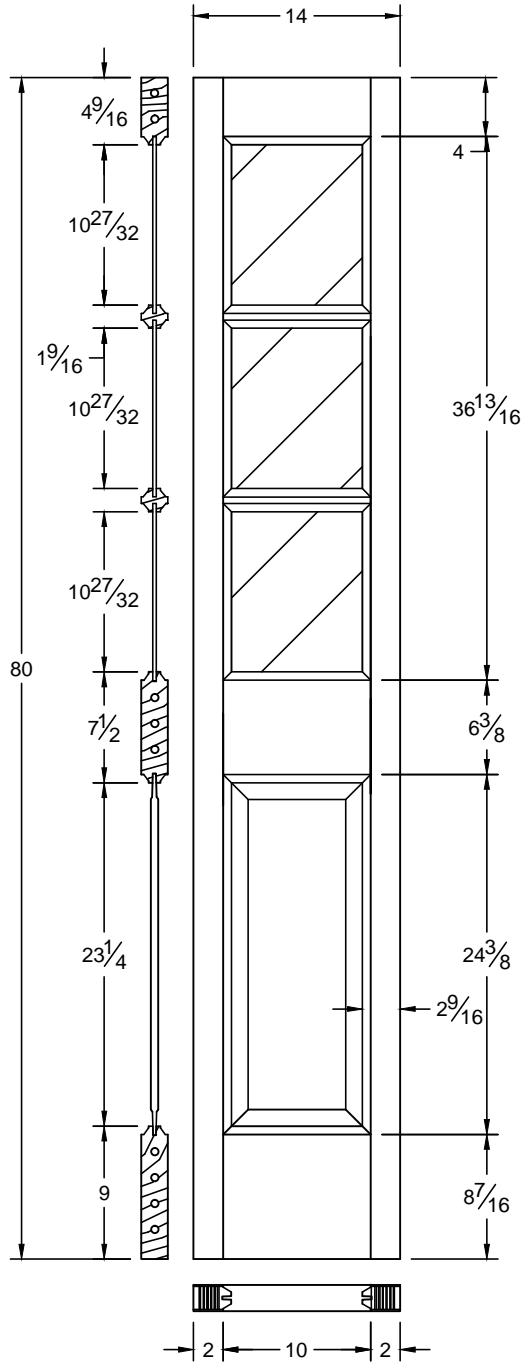

This drawing contains information which is the property of Woodgrain Millwork, Inc. This drawing is received on confidence and contents may not be disclosed without the prior written consent of Woodgrain Millwork, Inc.

1703 / 6703

Draw #:	Breck 1703_14_80
Date:	12 - 08 - 12
Drawn By:	T Doughty

woodgrain doors