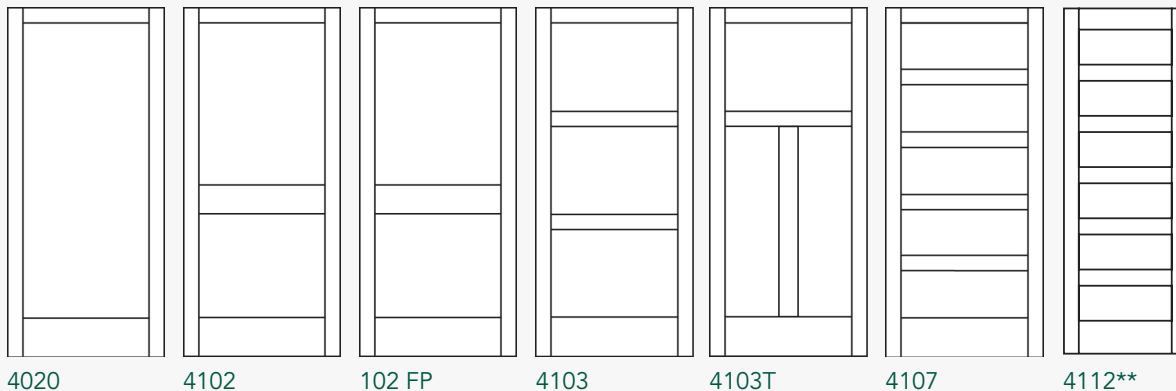

PRM 4103

woodgrain doors

PRIMED FLAT PANEL DOOR COLLECTION

BEAUTY. STRENGTH. DURABILITY.

PRM 4103T

PRM 4102

PRIMED & READY

WOODGRAIN HAS EXPANDED OUR FLAT PANEL EXPRESS SHIP DOOR SELECTION TO INCLUDE 8 FT DOORS.

WOODGRAIN DOORS are manufactured upholding the industry's highest standard of authentic stiles and rail construction. The Primed Flat Panel doors have a MDF face over engineered wood stiles and rail components with solid MDF panels allowing for a high quality smooth finish for superior painting.

Primed Flat Panel Door Stiles are Available in Nampa, ID, & Eagan, MN, For Express Ship*:

PANEL OPTIONS***

SHAKER
4000 Series

NANTUCKET
100 Series

SIZES | HEIGHT - 6/8, 8/0

THICKNESS - 1 3/8"

WIDTHS - 1/6, 2/0, 2/4, 2/6, 2/8, & 3/0

*Other sizes and styles available through special order in standard lead time. | **8/0 | ***3/8" Panel

For more species and designs visit Woodgraindoors.com