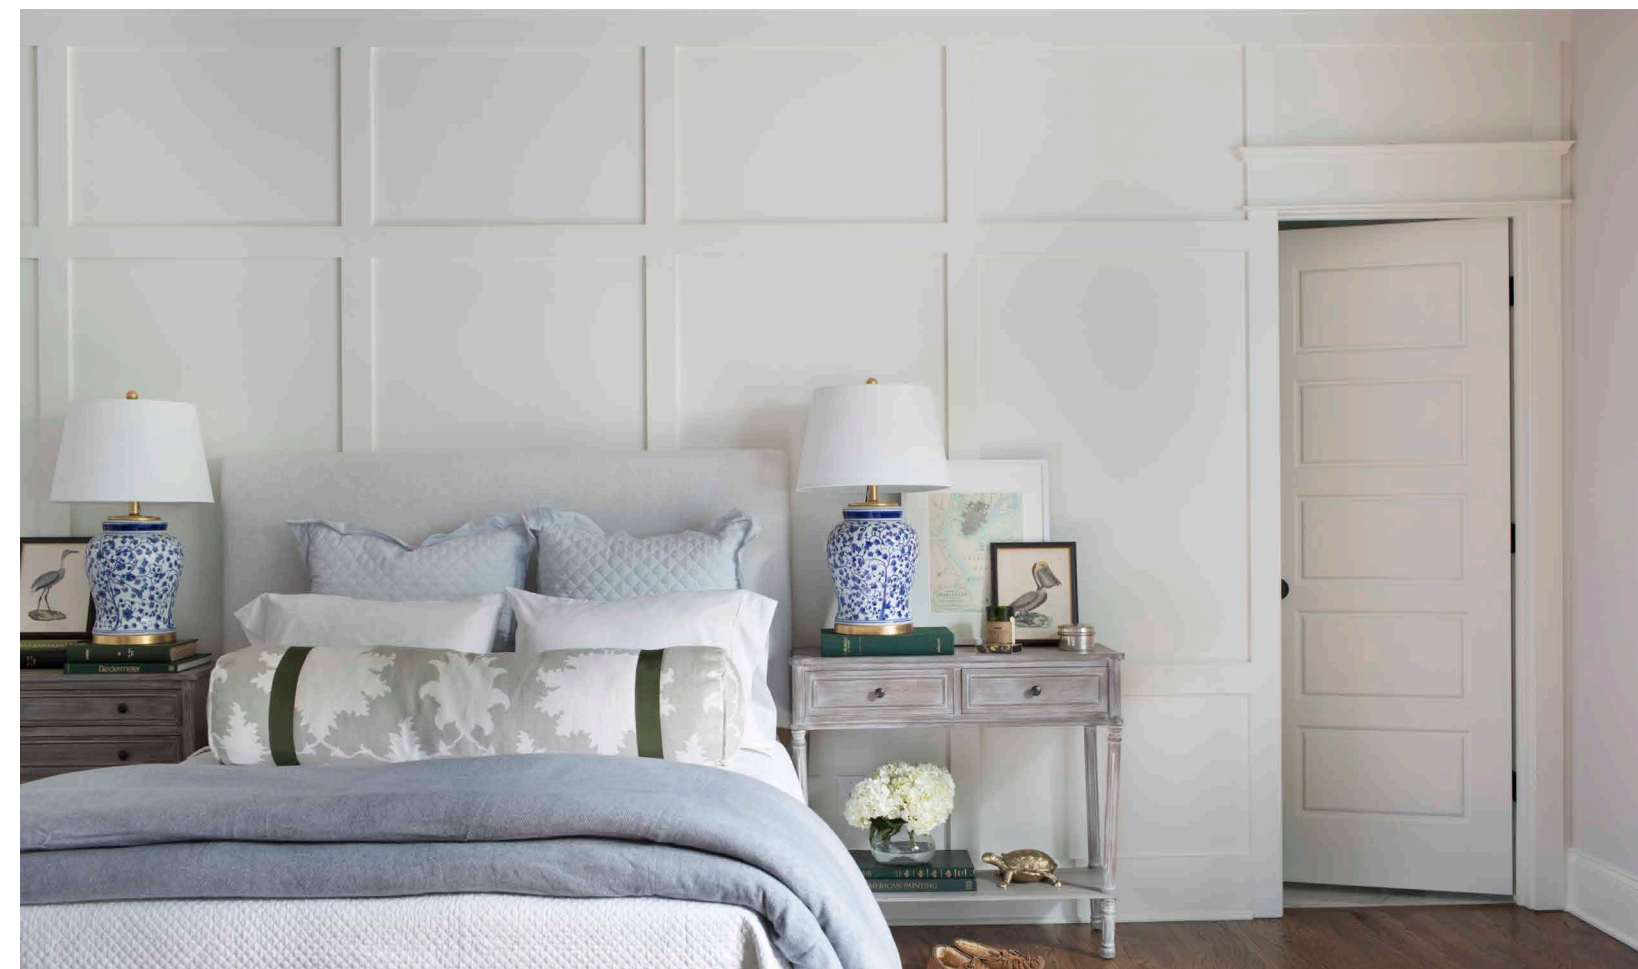

TIMELESS CRAFTSMAN COLLECTION

COLORS

MOULDING PROFILE CHART

	WCR525	Crown	3/4" x 5-1/4" x 16'
	WCR425	Crown	11/16" x 4-1/4" x 16'
	931M	Header	1-1/4" x 5-5/16" x 16'
	45E2	Casing	11/16" x 4-1/2" x 16'
	35E2	Casing	11/16" x 3-1/2" x 16'
	25E2	Casing	11/16" x 2-1/2" x 16'
	75E1	Base	11/16" x 7-1/2" x 16'
	65E1	Base	11/16" x 6-1/2" x 16'
	55E1	Base	11/16" x 6-1/2" x 16'